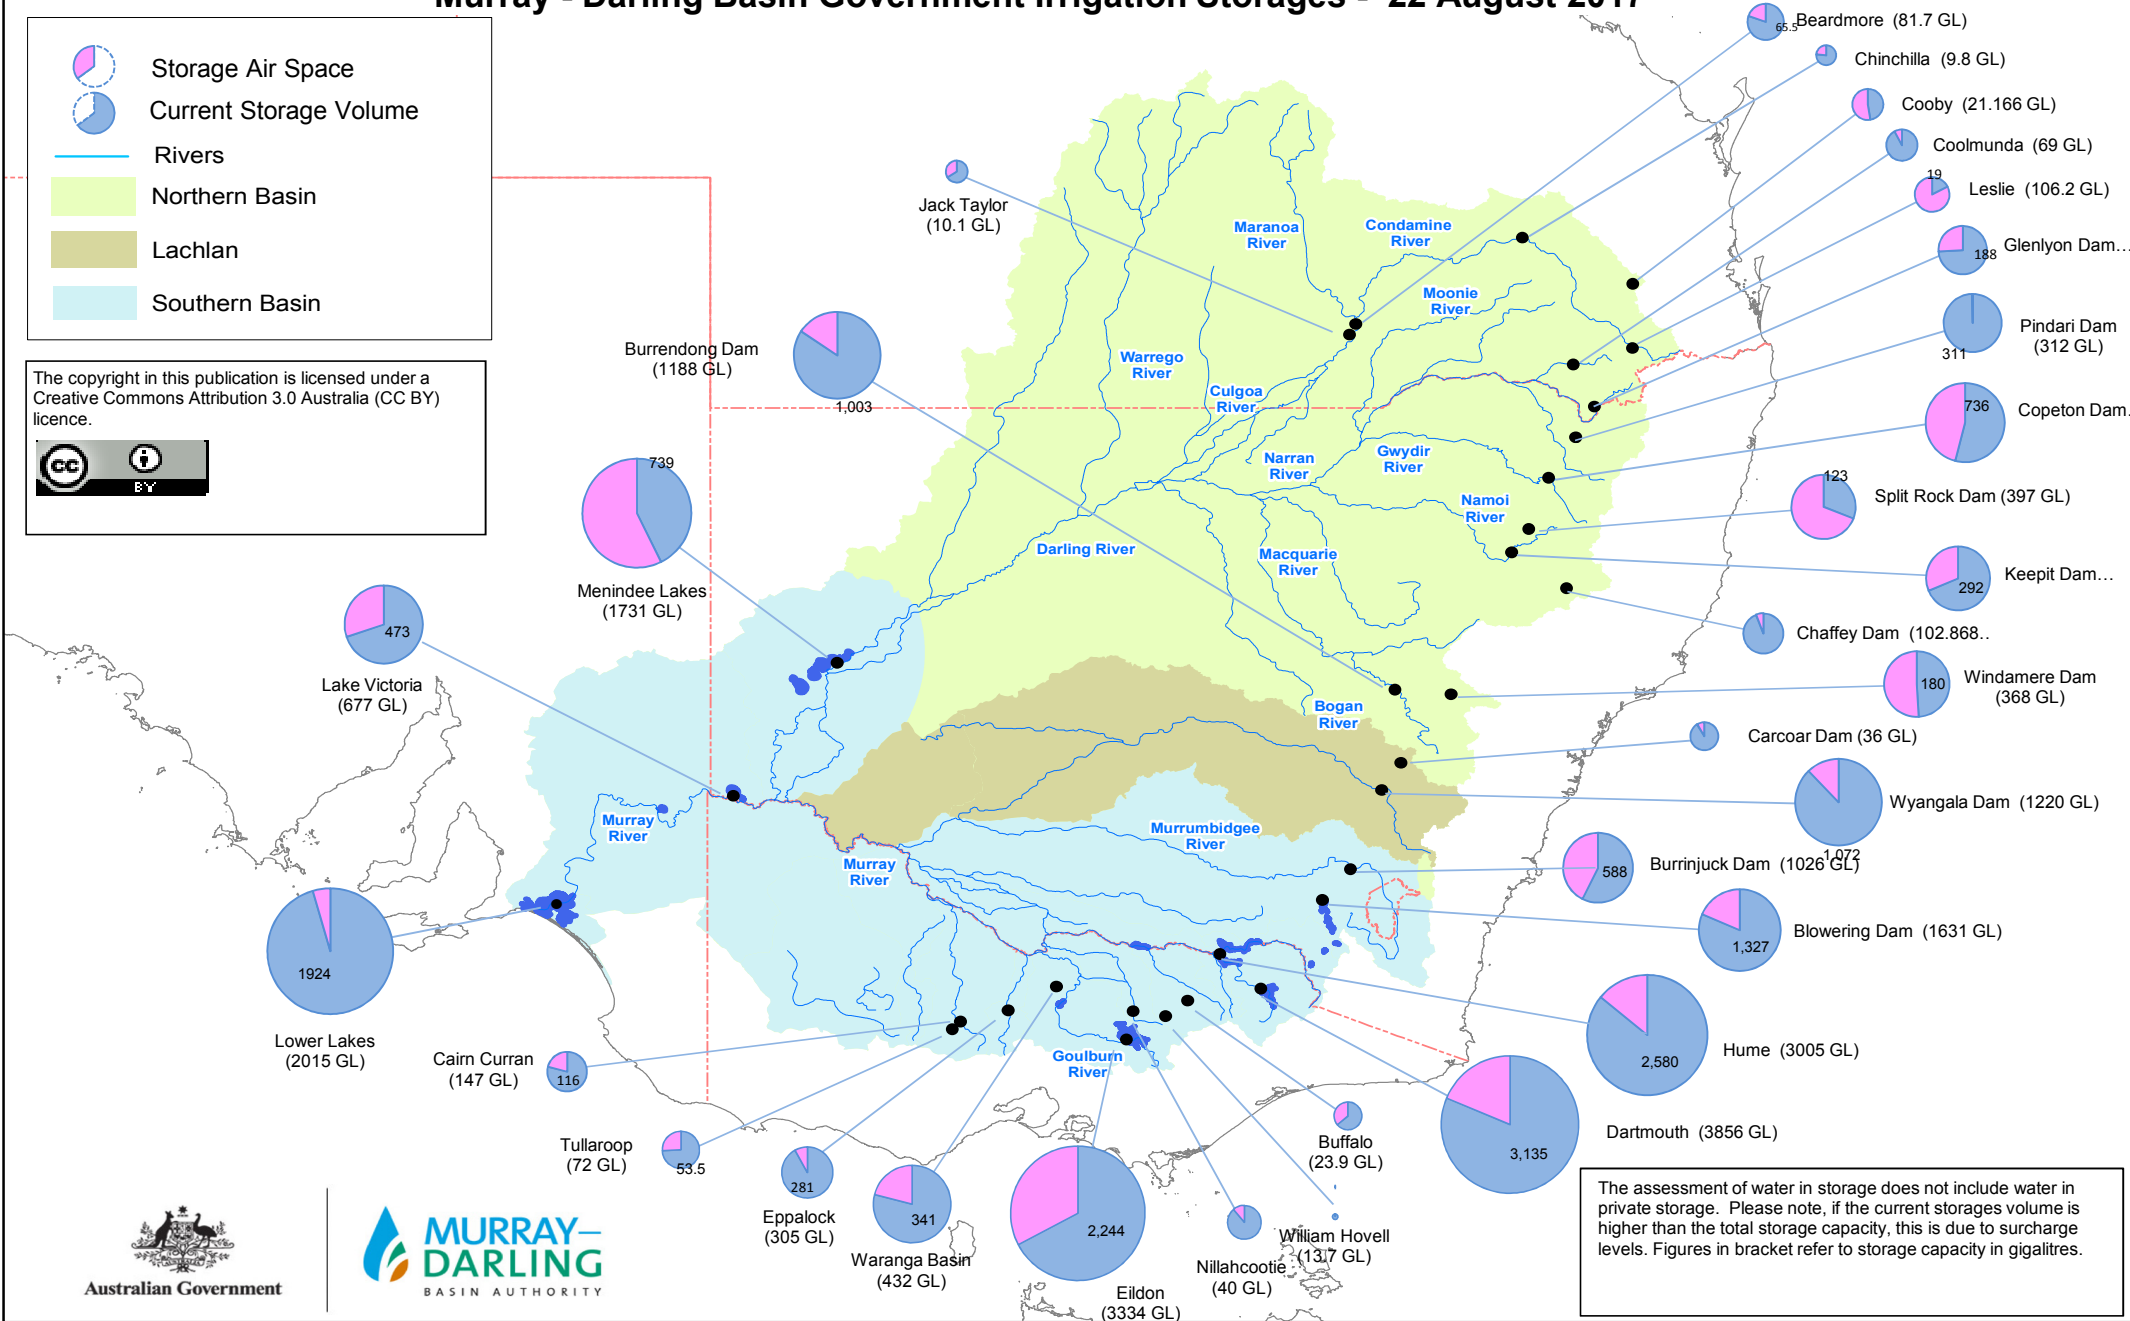

Murray - Darling Basin Government Irrigation Storages - 22 August 2017

The copyright in this publication is licensed under a Creative Commons Attribution 3.0 Australia (CC BY) licence.

The assessment of water in storage does not include water in private storage. Please note, if the current storages volume is higher than the total storage capacity, this is due to surcharge levels. Figures in bracket refer to storage capacity in gigalitres.