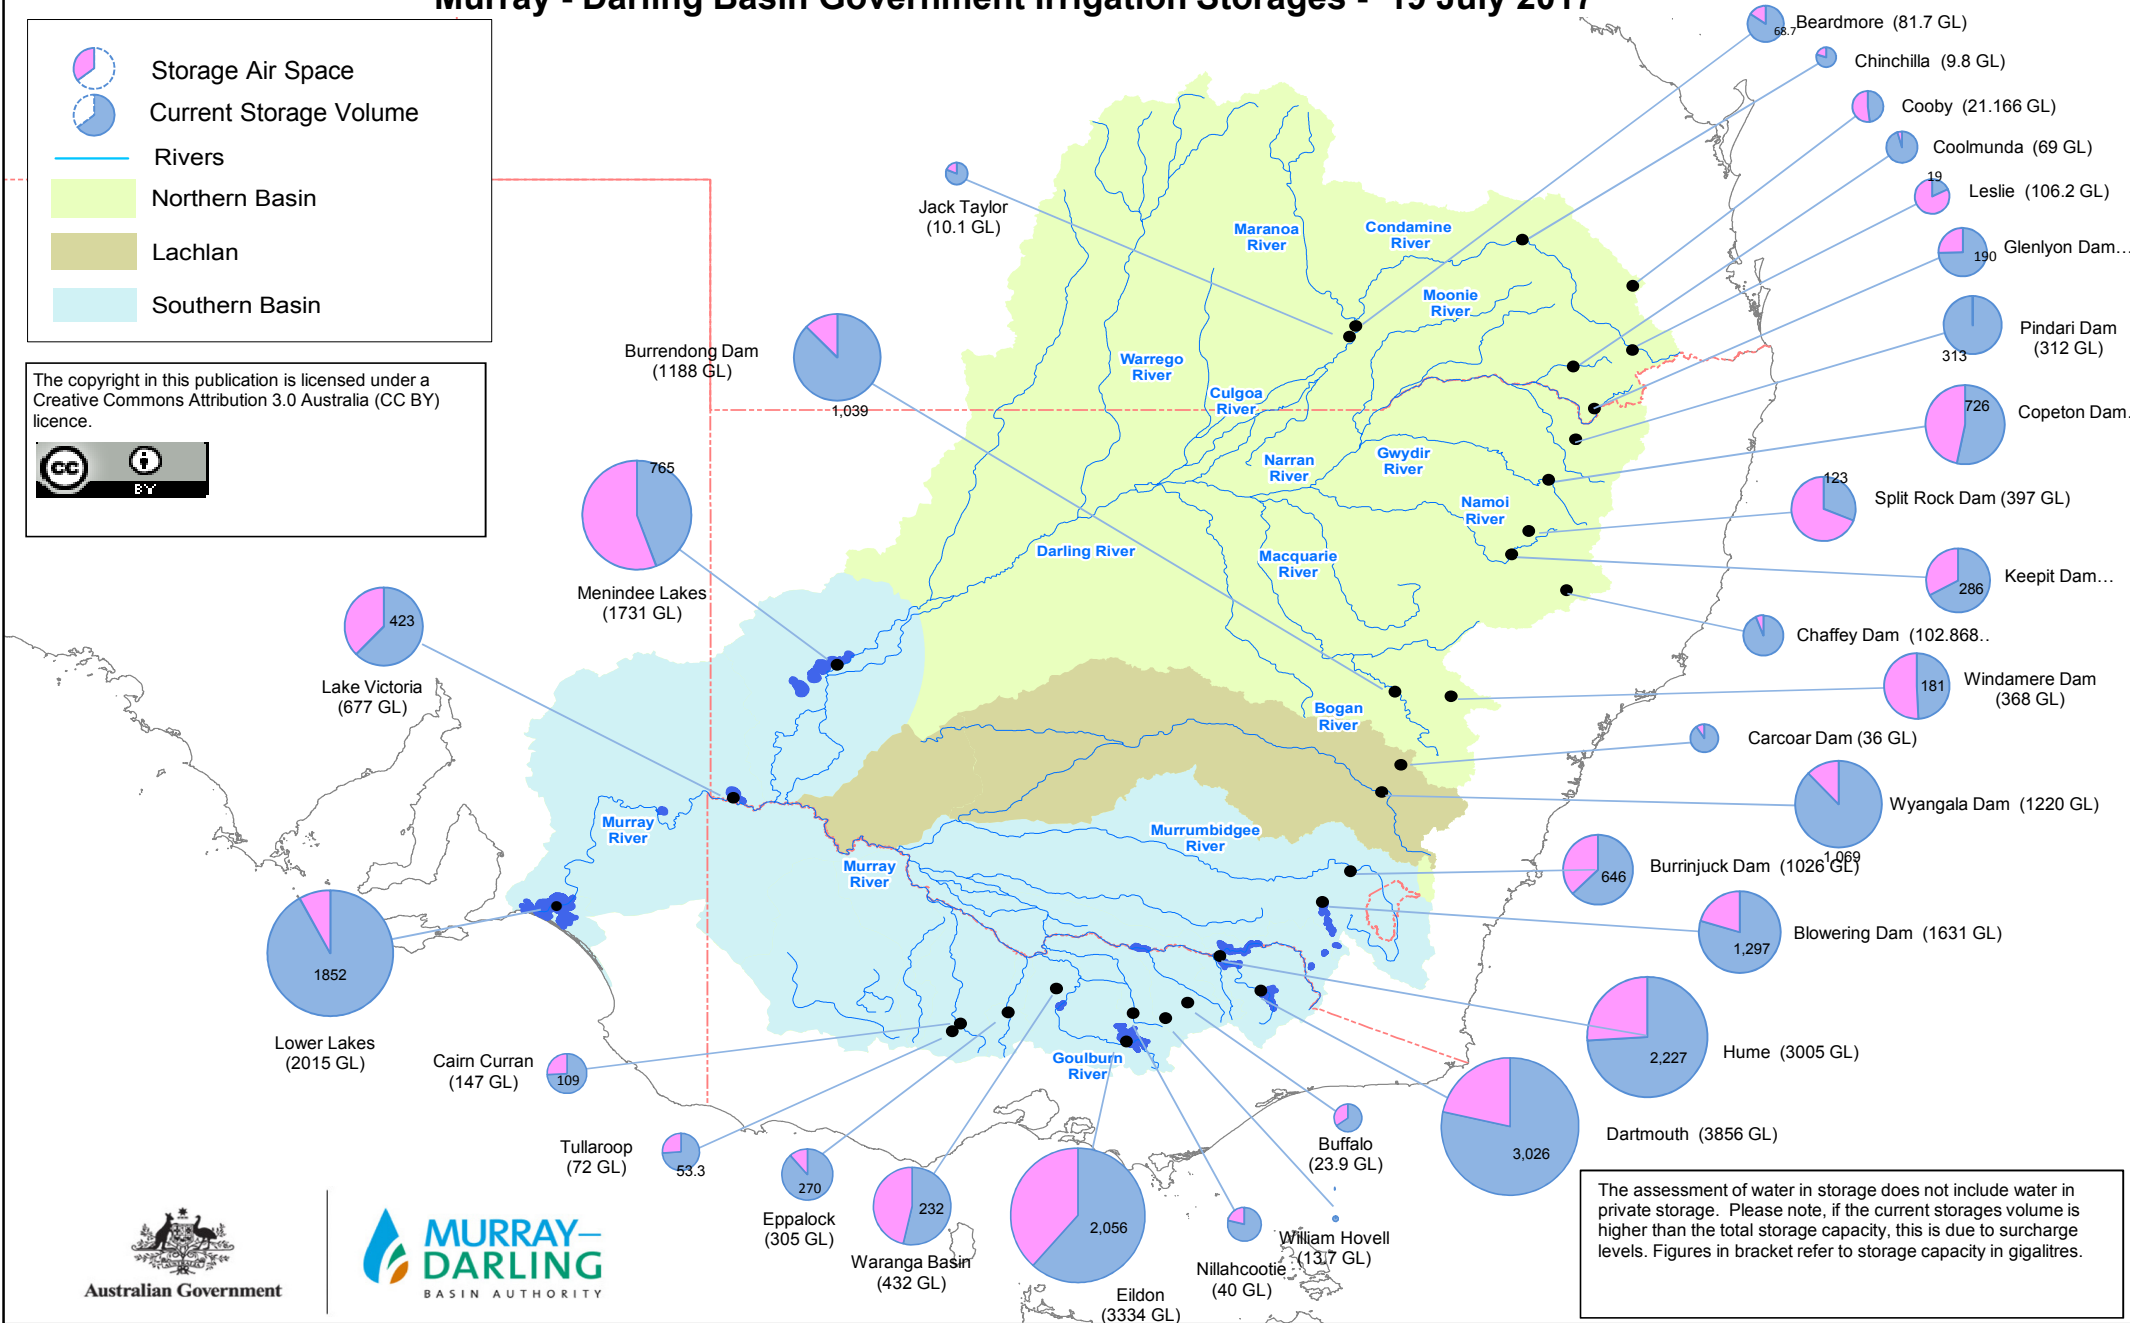

Murray - Darling Basin Government Irrigation Storages - 19 July 2017

The copyright in this publication is licensed under a Creative Commons Attribution 3.0 Australia (CC BY) licence.

The assessment of water in storage does not include water in private storage. Please note, if the current storages volume is higher than the total storage capacity, this is due to surcharge levels. Figures in bracket refer to storage capacity in gigalitres.