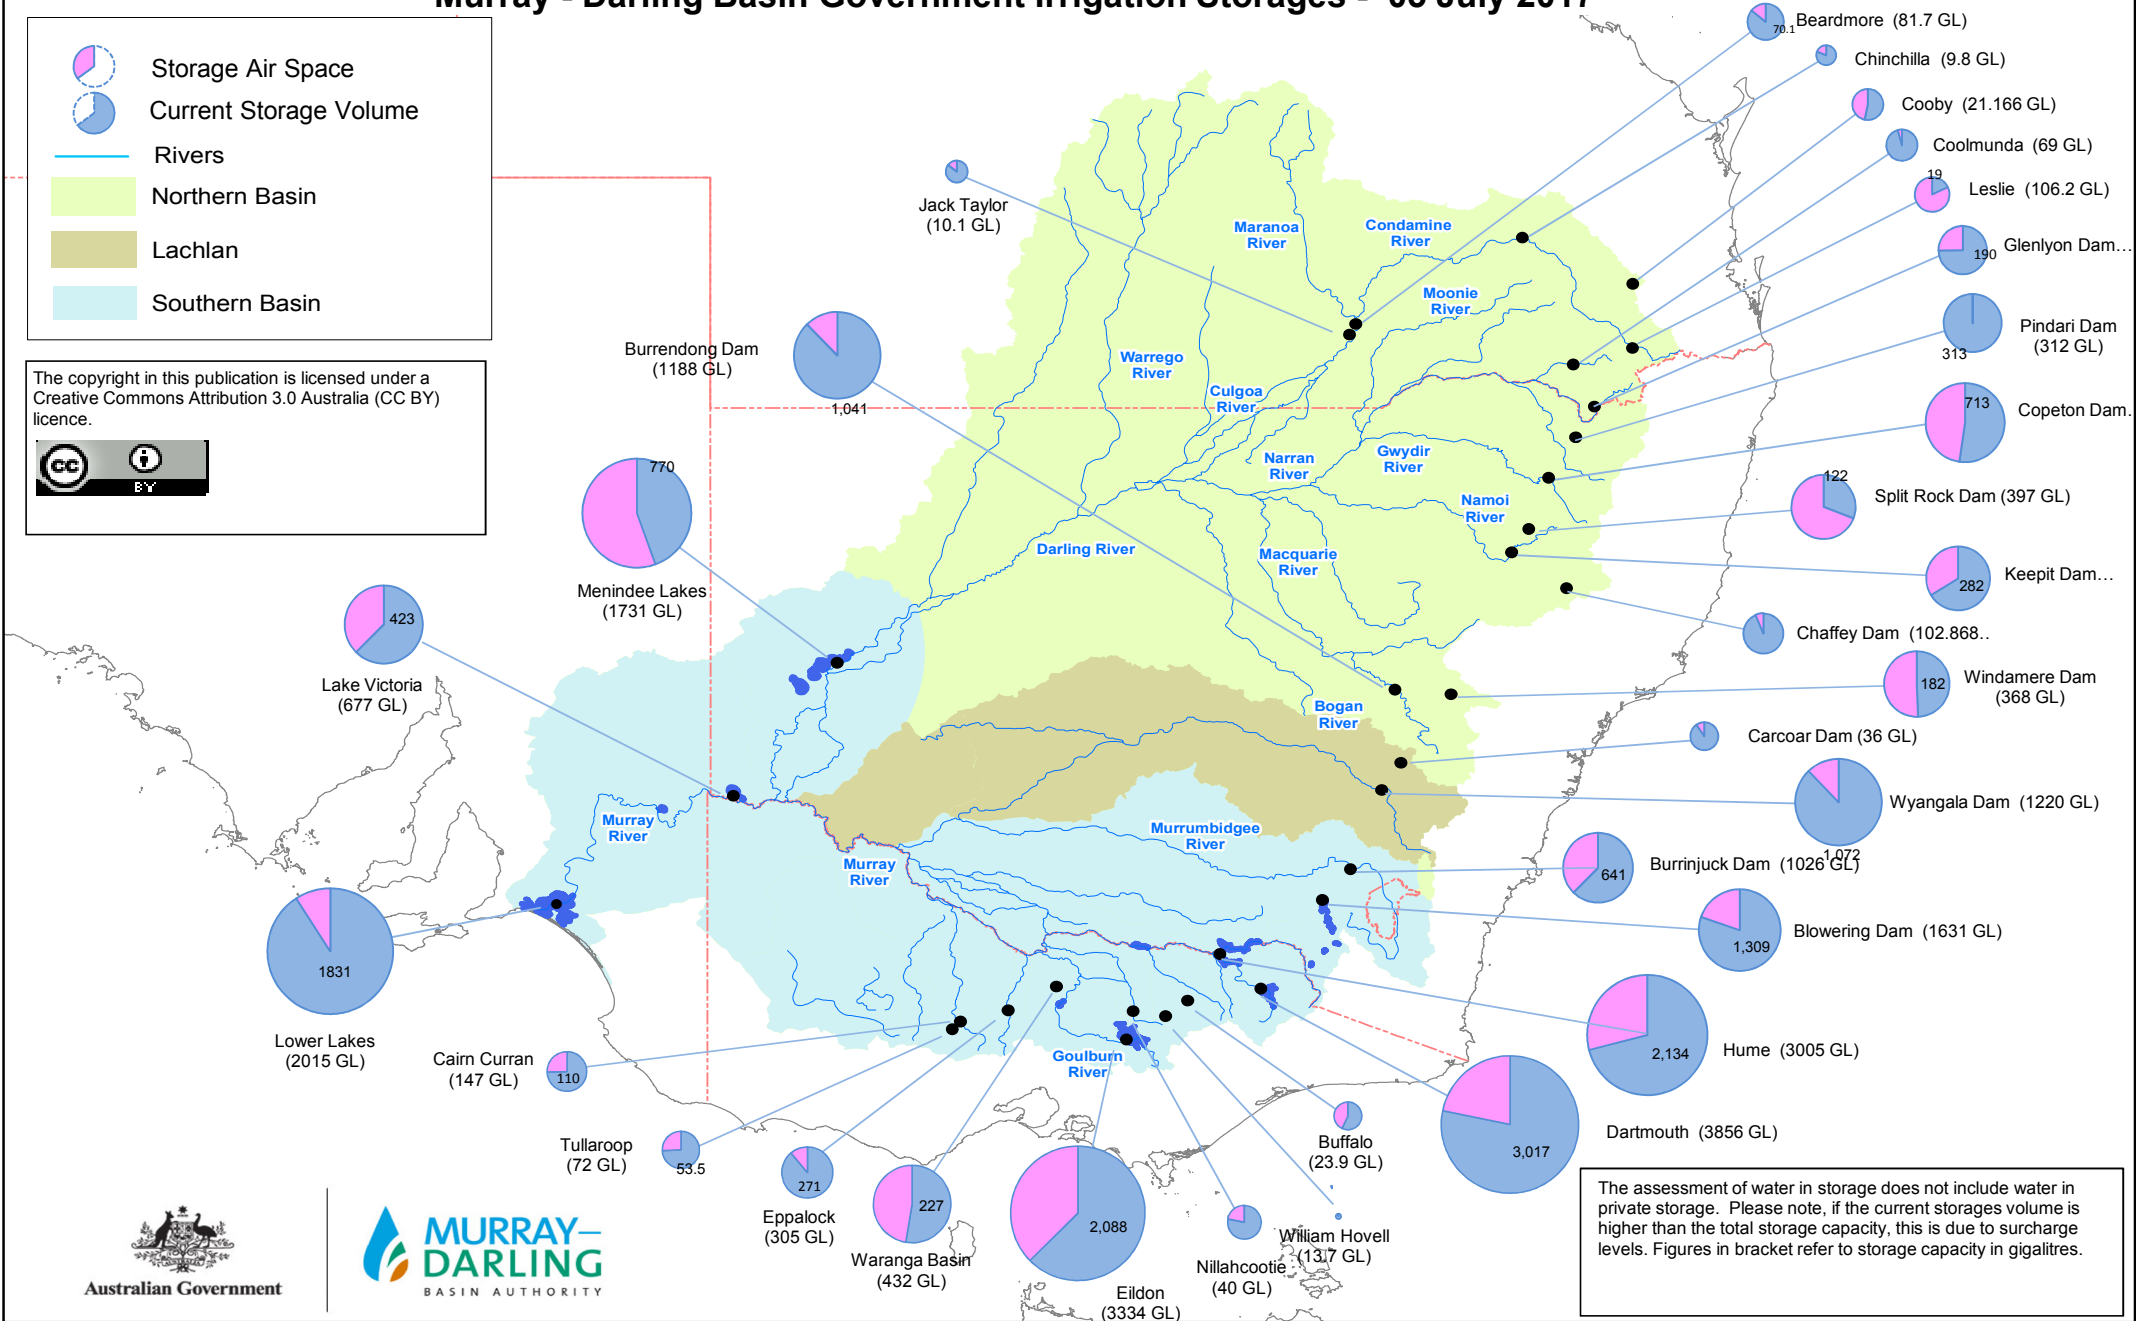

Murray - Darling Basin Government Irrigation Storages - 05 July 2017

The copyright in this publication is licensed under a Creative Commons Attribution 3.0 Australia (CC BY) licence.

The assessment of water in storage does not include water in private storage. Please note, if the current storages volume is higher than the total storage capacity, this is due to surcharge levels. Figures in bracket refer to storage capacity in gigalitres.