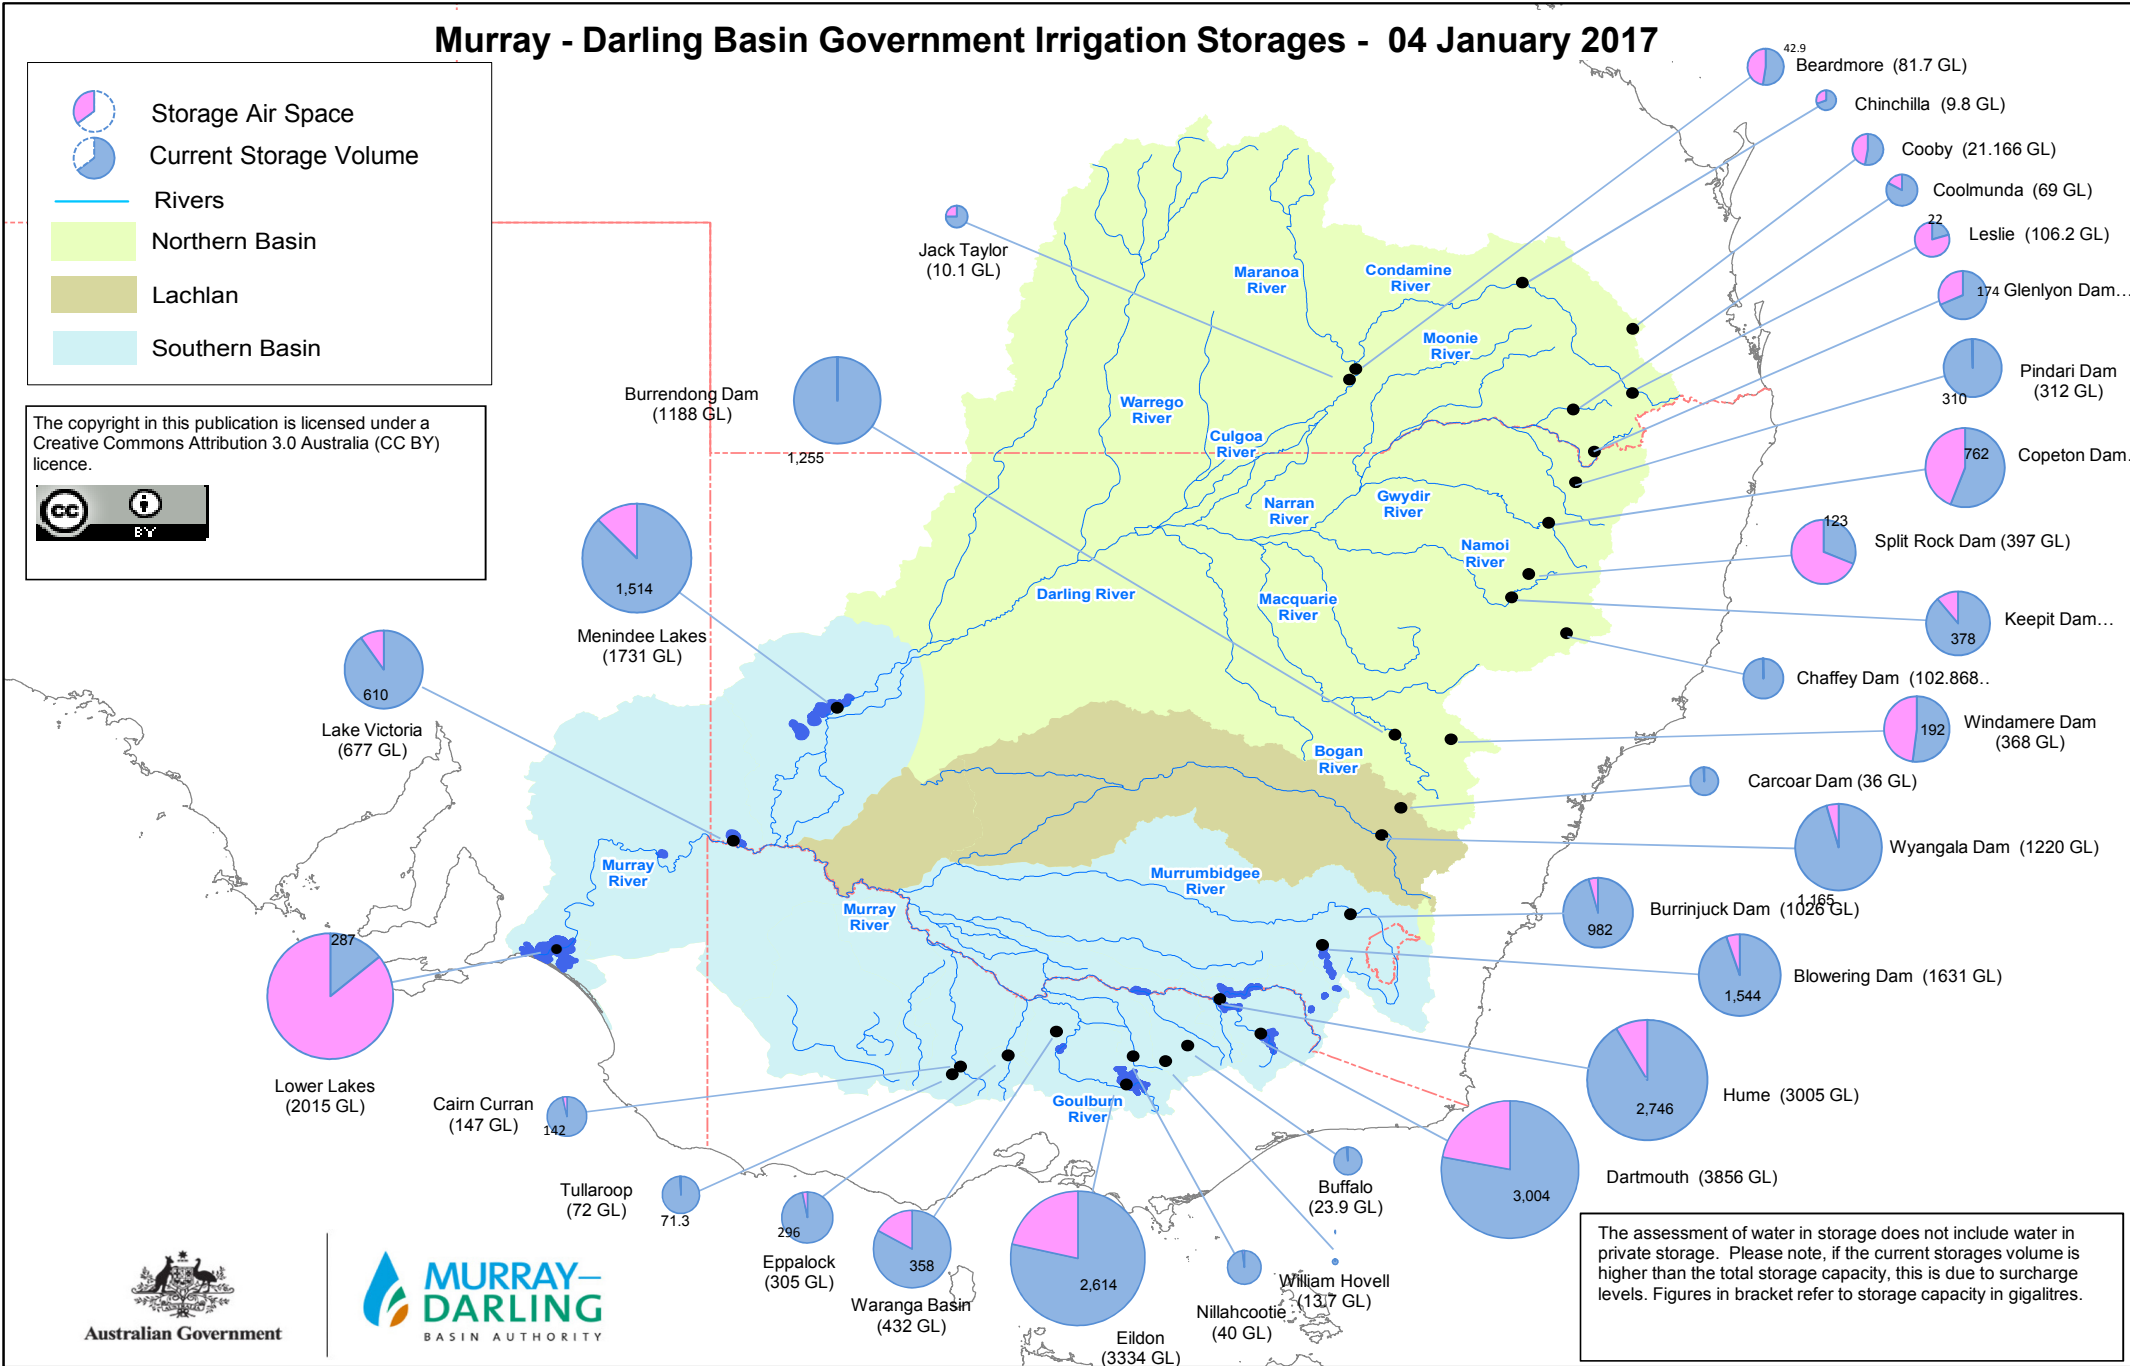

# Murray - Darling Basin Government Irrigation Storages - 04 January 2017

The copyright in this publication is licensed under a Creative Commons Attribution 3.0 Australia (CC BY) licence.

The assessment of water in storage does not include water in private storage. Please note, if the current storages volume is higher than the total storage capacity, this is due to surcharge levels. Figures in bracket refer to storage capacity in gigalitres.