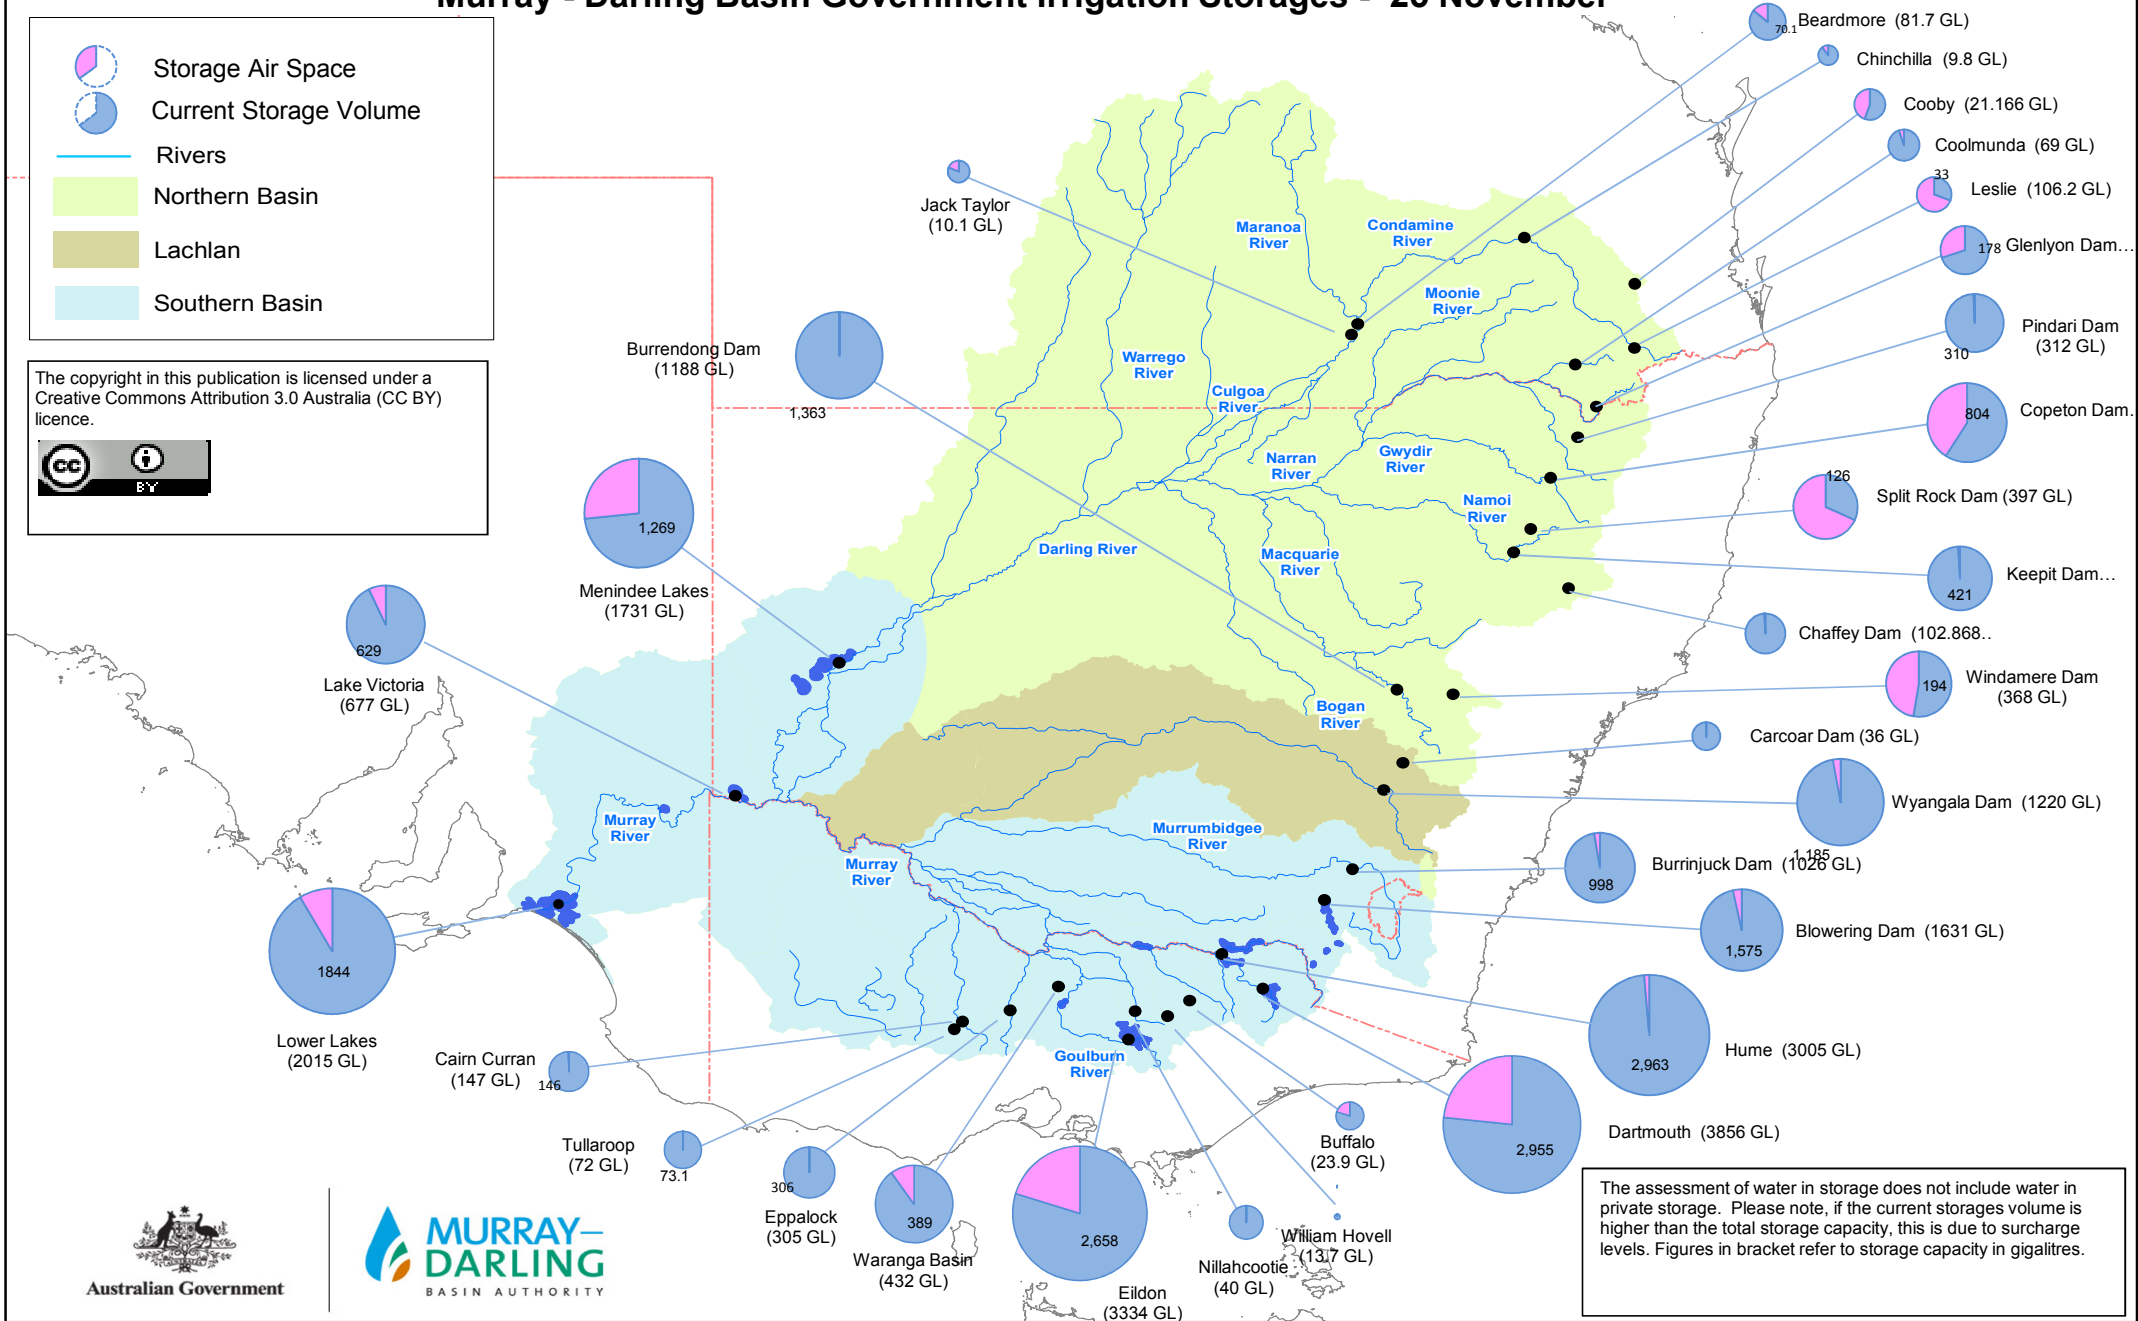

# Murray - Darling Basin Government Irrigation Storages - 25 November

The copyright in this publication is licensed under a Creative Commons Attribution 3.0 Australia (CC BY) licence.

The assessment of water in storage does not include water in private storage. Please note, if the current storages volume is higher than the total storage capacity, this is due to surcharge levels. Figures in bracket refer to storage capacity in gigalitres.