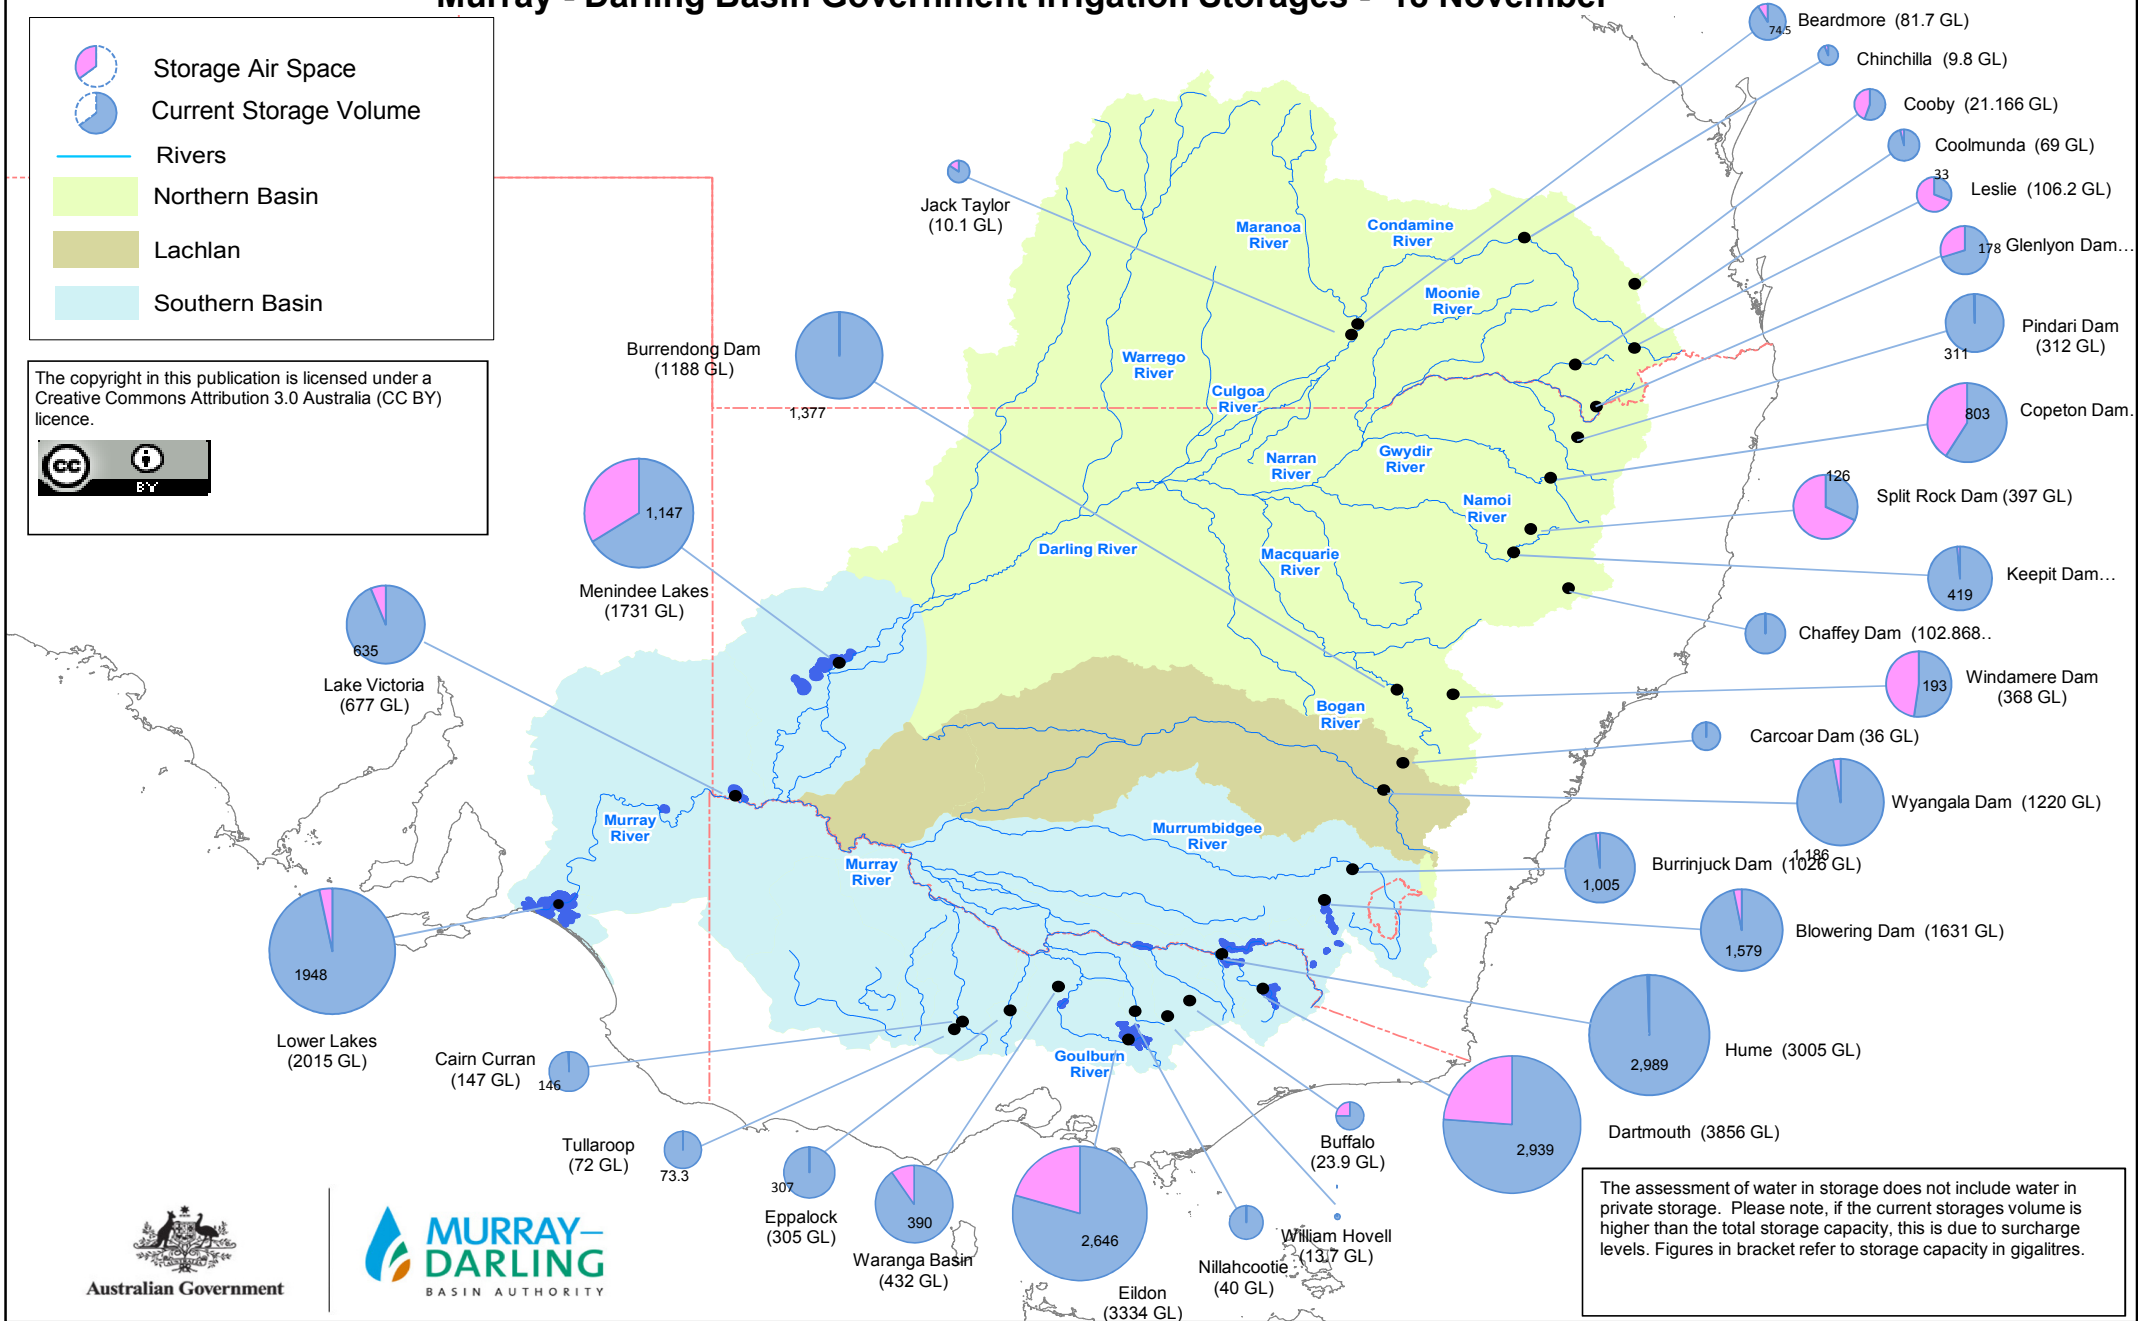

Murray - Darling Basin Government Irrigation Storages - 18 November

The copyright in this publication is licensed under a Creative Commons Attribution 3.0 Australia (CC BY) licence.

The assessment of water in storage does not include water in private storage. Please note, if the current storages volume is higher than the total storage capacity, this is due to surcharge levels. Figures in bracket refer to storage capacity in gigalitres.