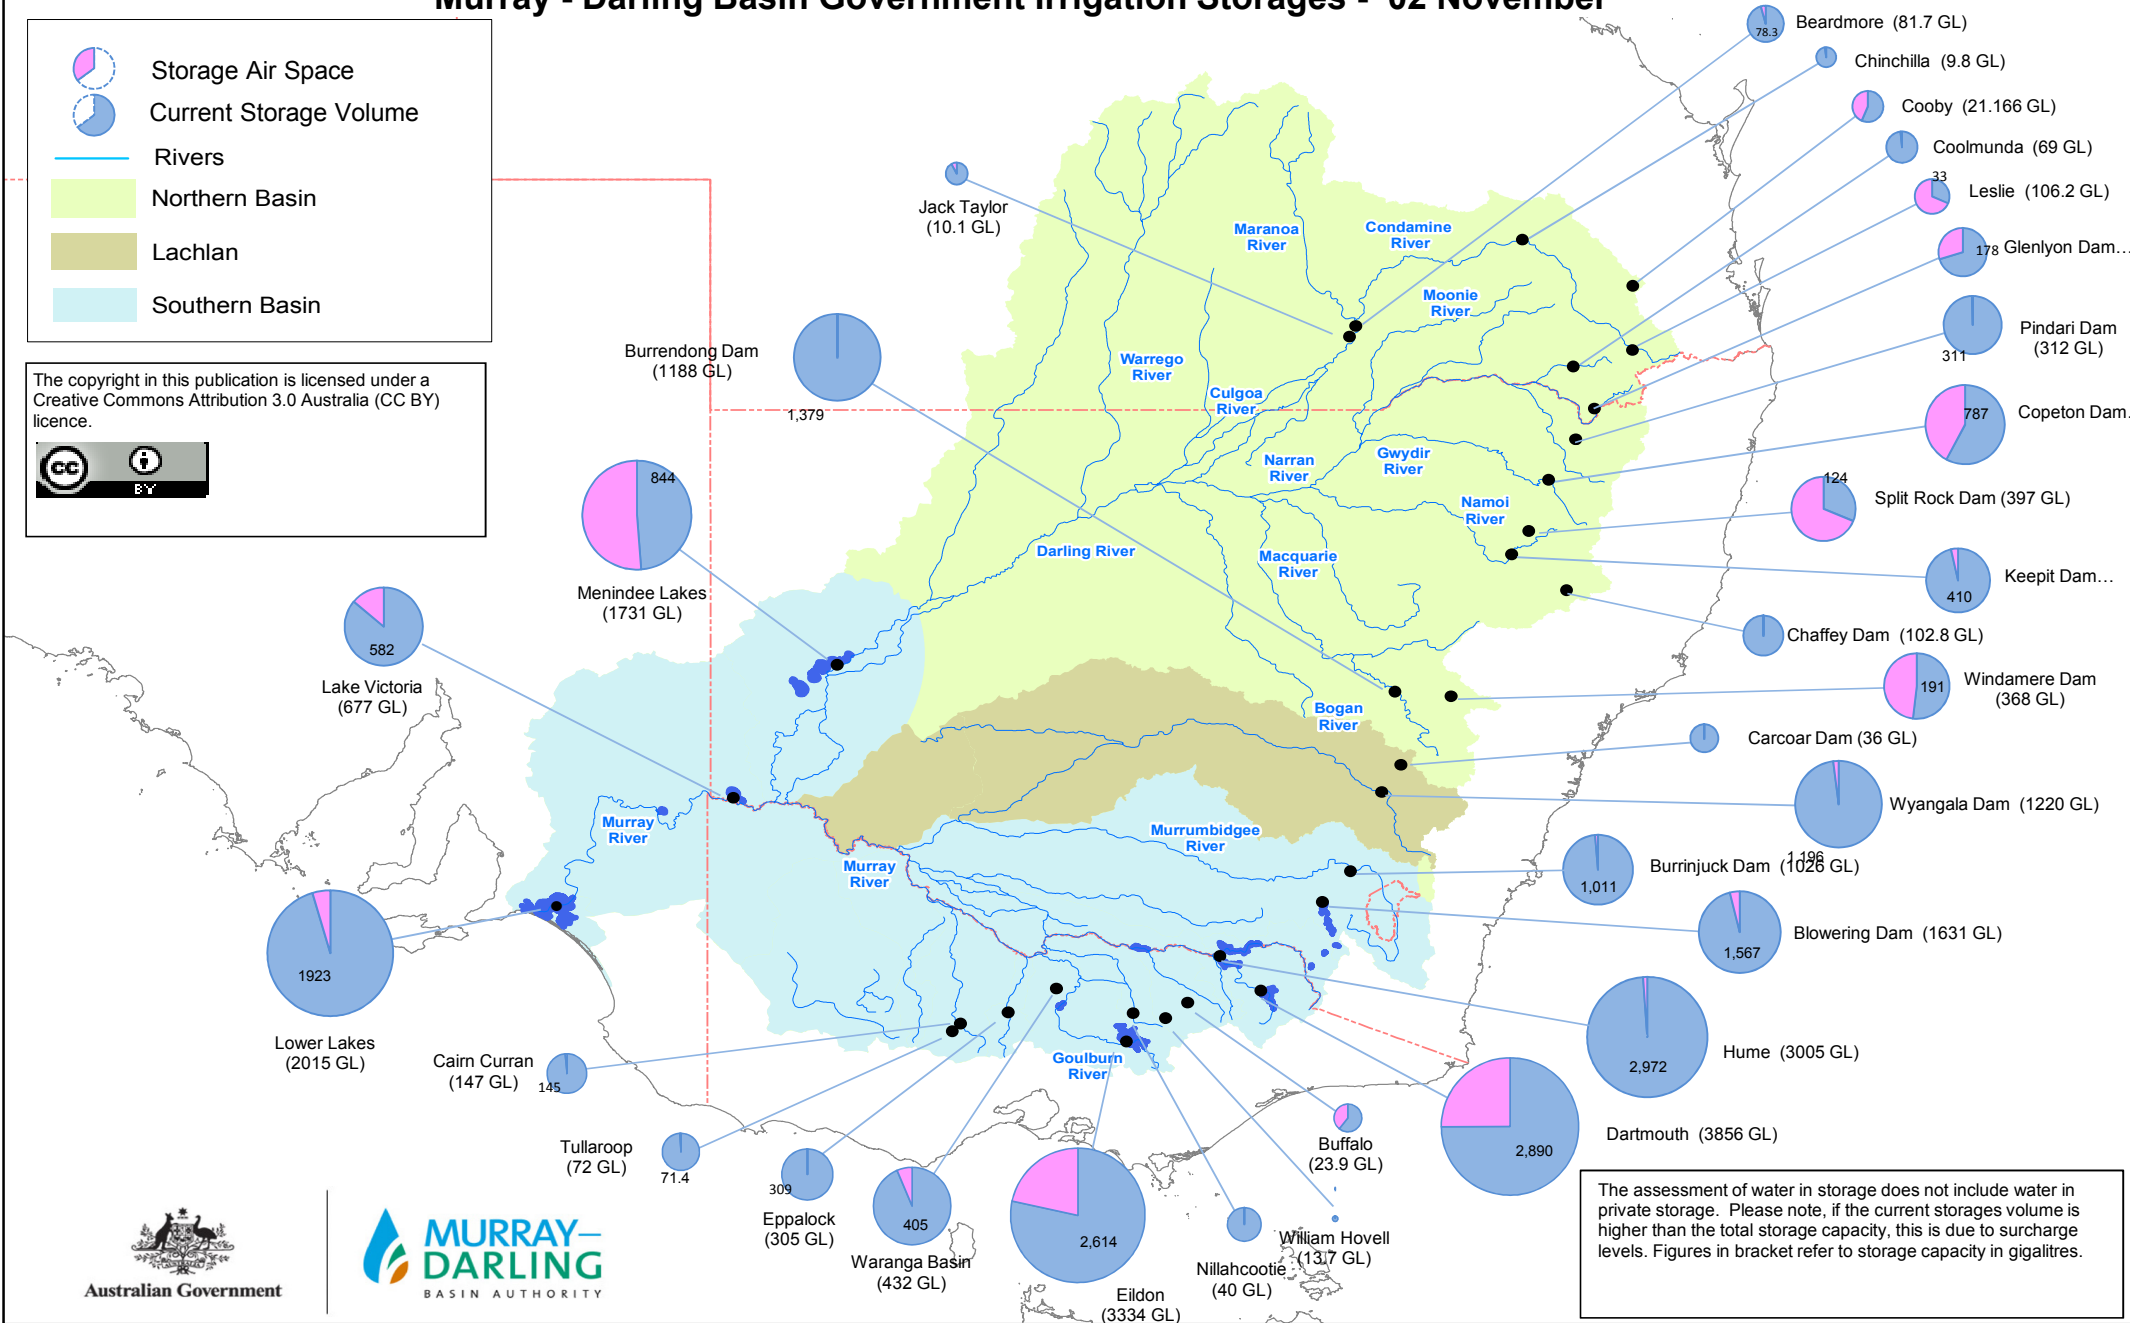

Murray - Darling Basin Government Irrigation Storages - 02 November

The copyright in this publication is licensed under a Creative Commons Attribution 3.0 Australia (CC BY) licence.

The assessment of water in storage does not include water in private storage. Please note, if the current storages volume is higher than the total storage capacity, this is due to surcharge levels. Figures in bracket refer to storage capacity in gigalitres.