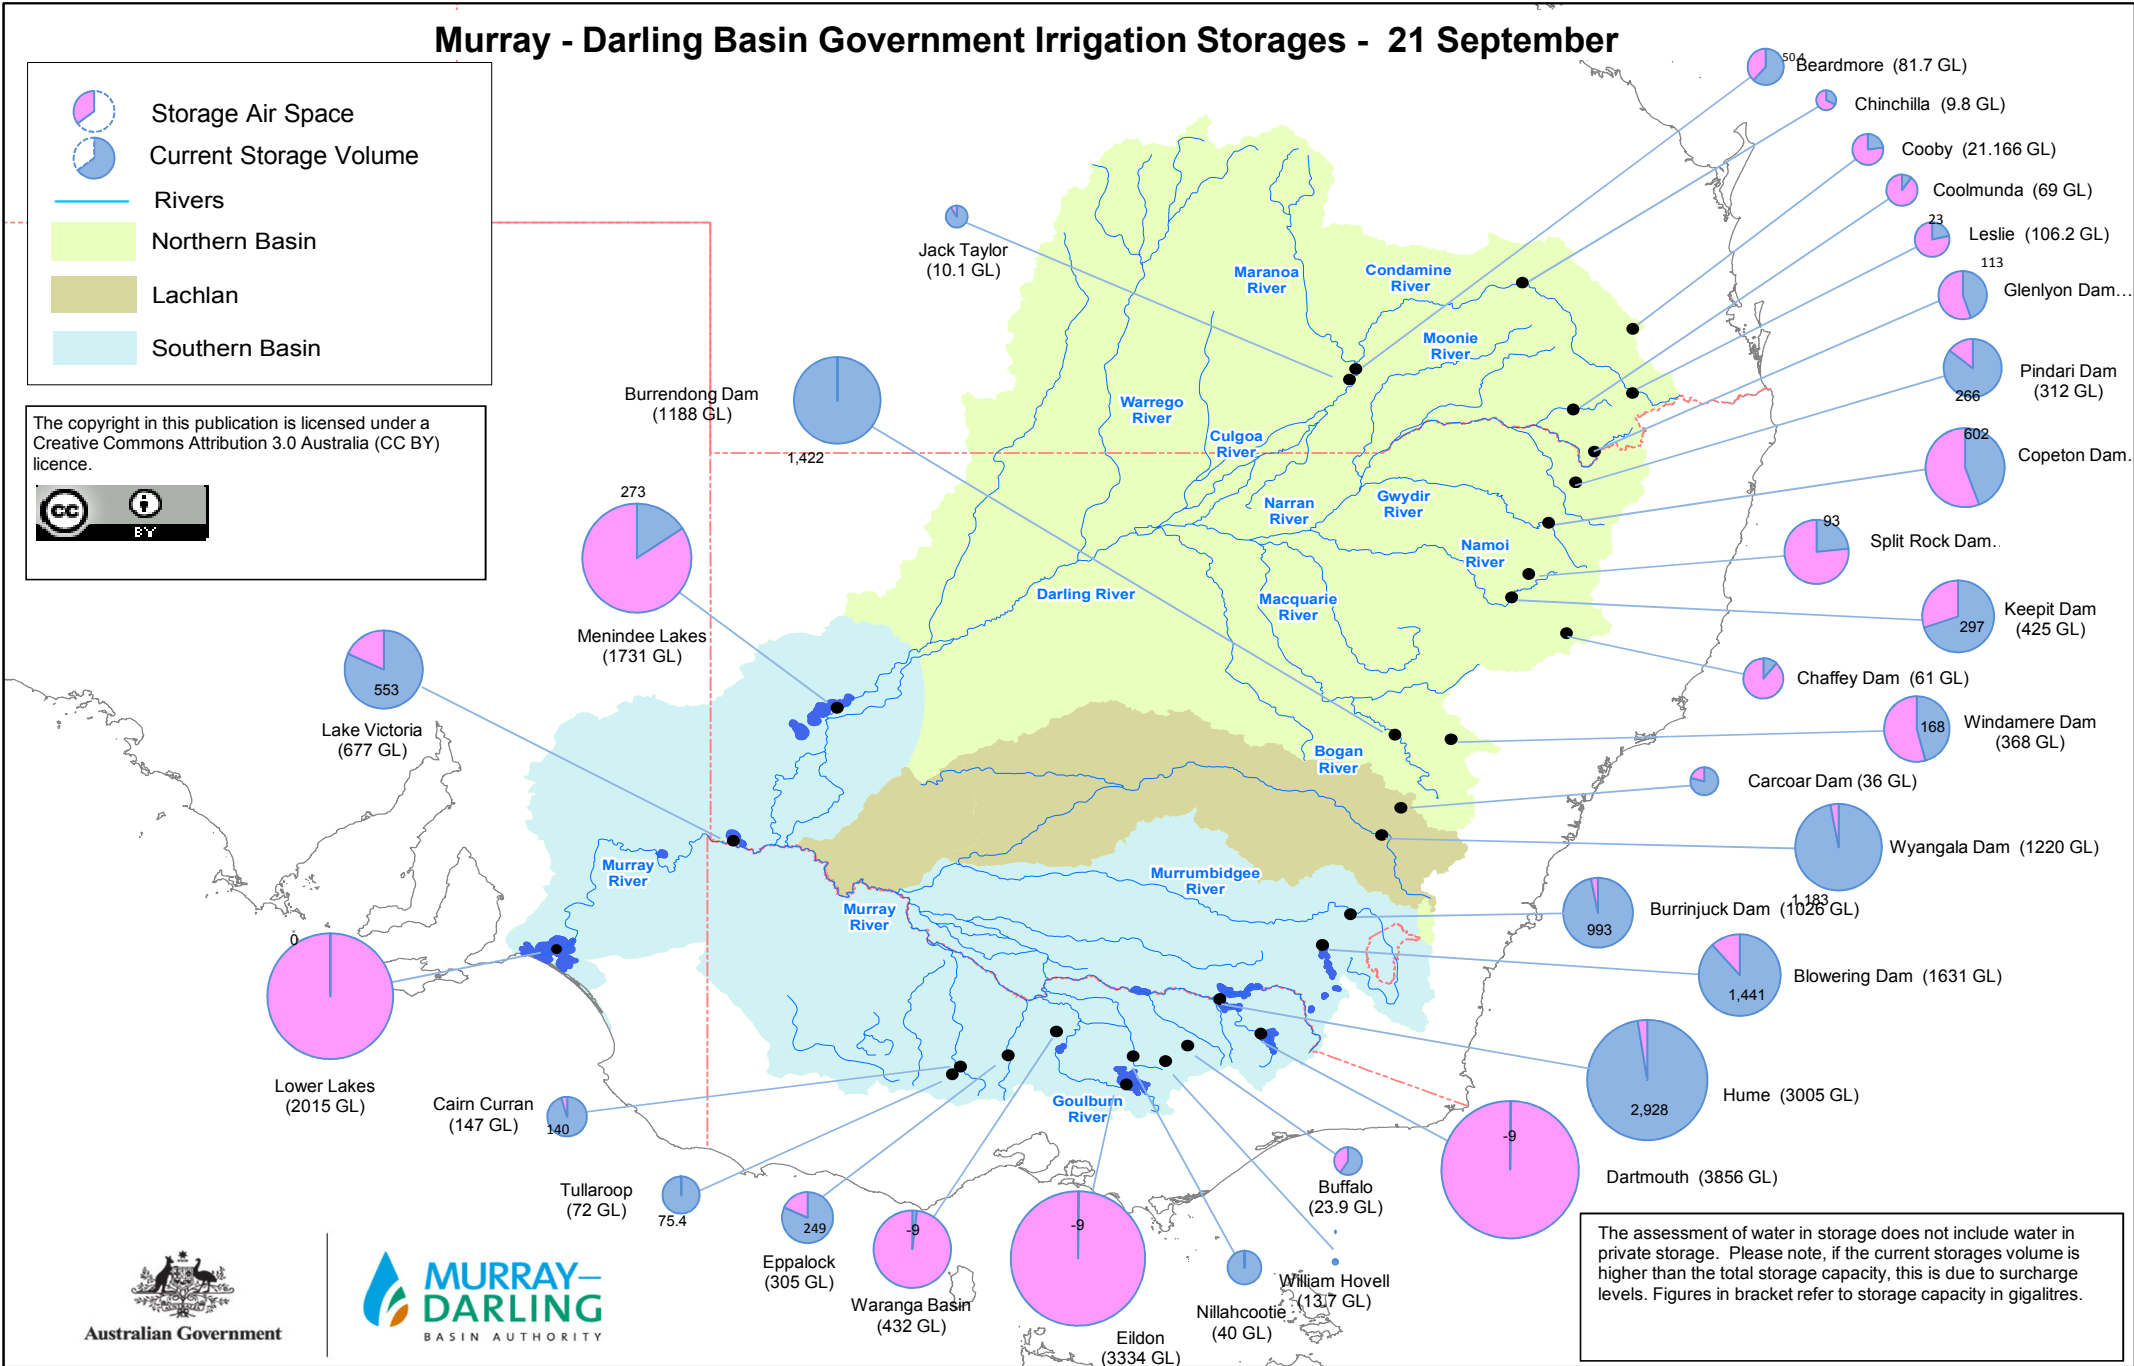

Murray - Darling Basin Government Irrigation Storages - 21 September

The copyright in this publication is licensed under a Creative Commons Attribution 3.0 Australia (CC BY) licence.

The assessment of water in storage does not include water in private storage. Please note, if the current storages volume is higher than the total storage capacity, this is due to surcharge levels. Figures in bracket refer to storage capacity in gigalitres.