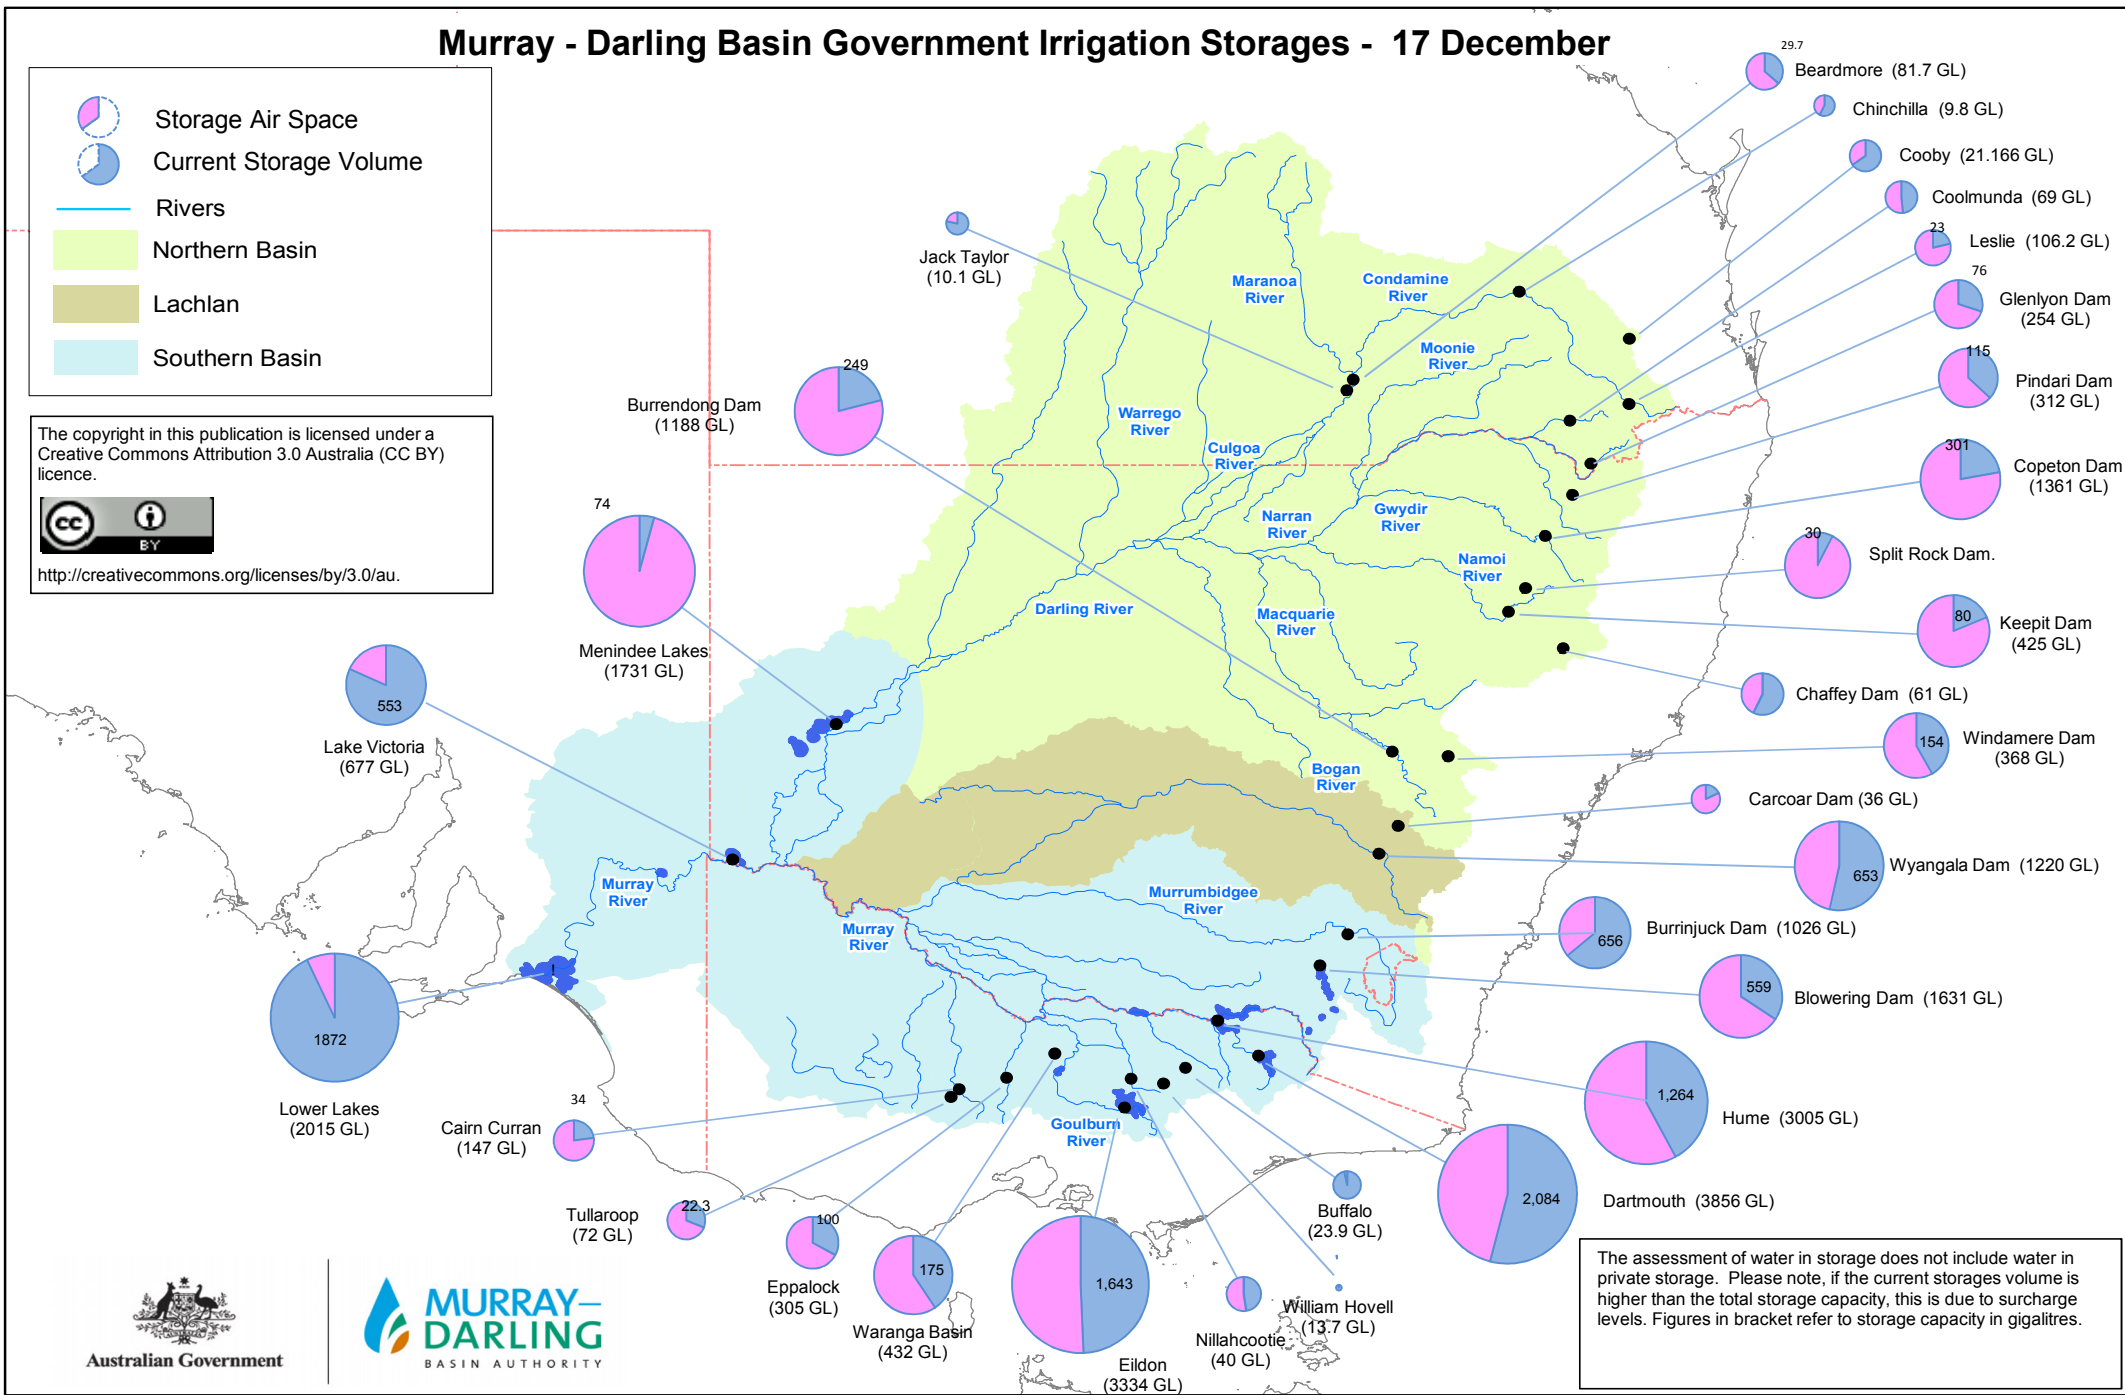

Murray - Darling Basin Government Irrigation Storages - 17 December

The copyright in this publication is licensed under a Creative Commons Attribution 3.0 Australia (CC BY) licence.
<http://creativecommons.org/licenses/by/3.0/au>