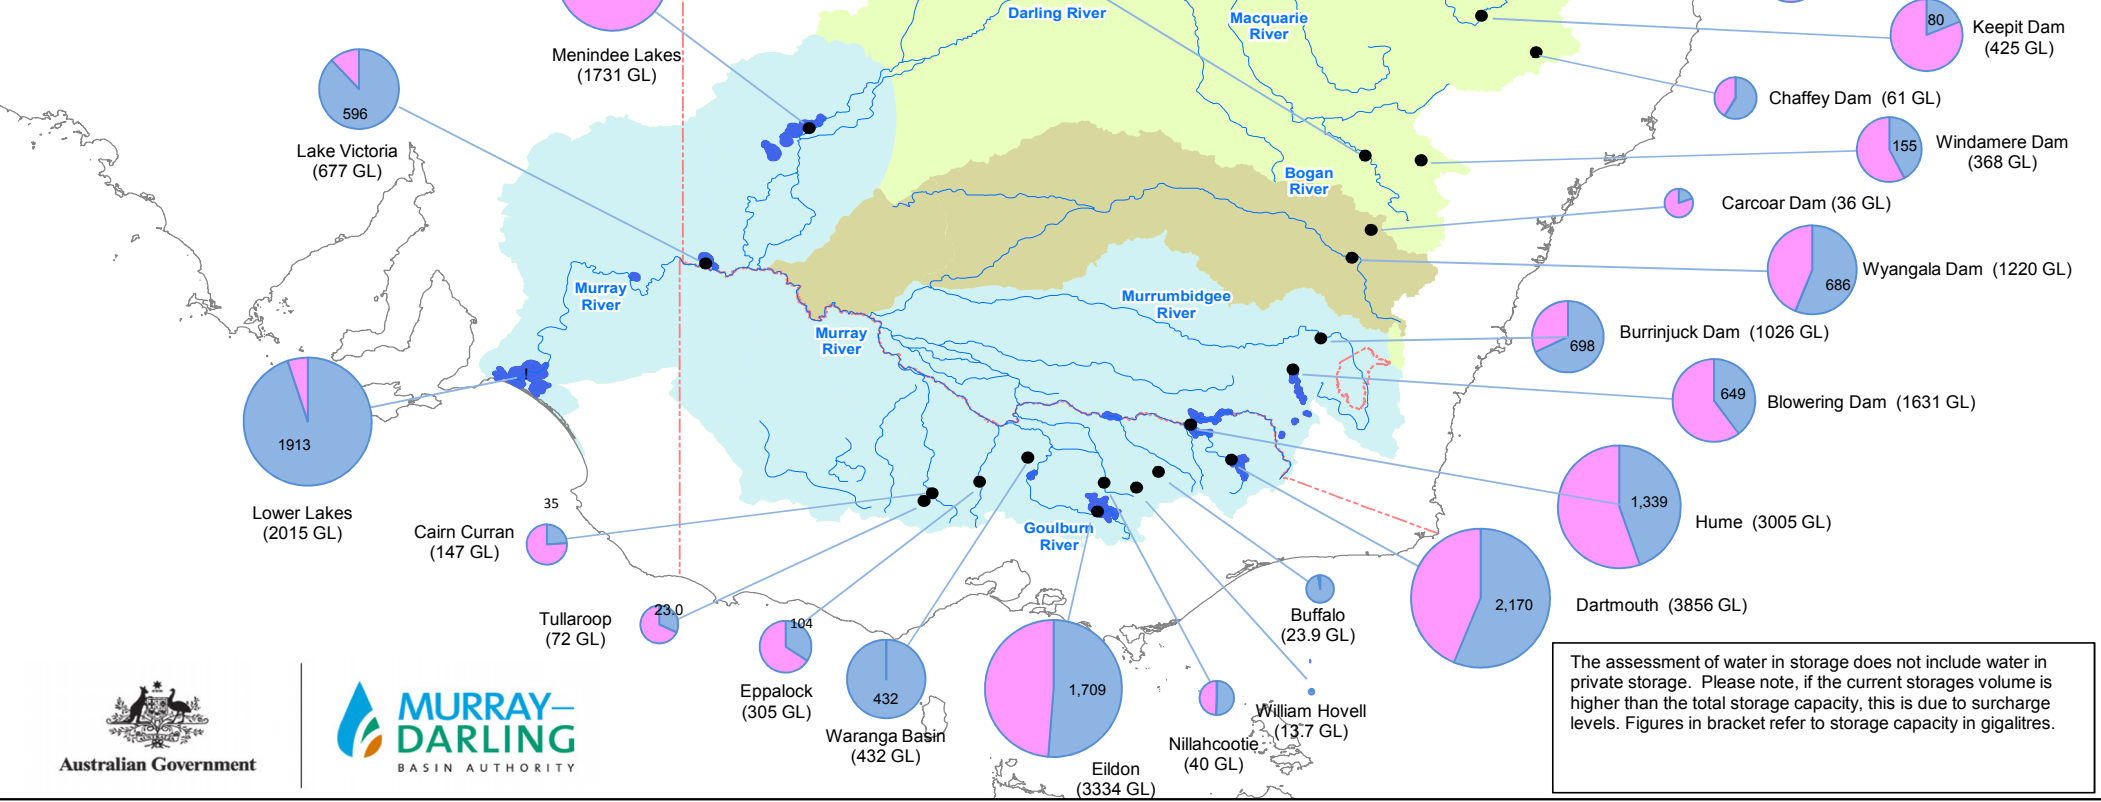

Murray - Darling Basin Government Irrigation Storages - 03 December

The copyright in this publication is licensed under a Creative Commons Attribution 3.0 Australia (CC BY) licence.
<http://creativecommons.org/licenses/by/3.0/au>

The assessment of water in storage does not include water in private storage. Please note, if the current storages volume is higher than the total storage capacity, this is due to surcharge levels. Figures in bracket refer to storage capacity in gigalitres.