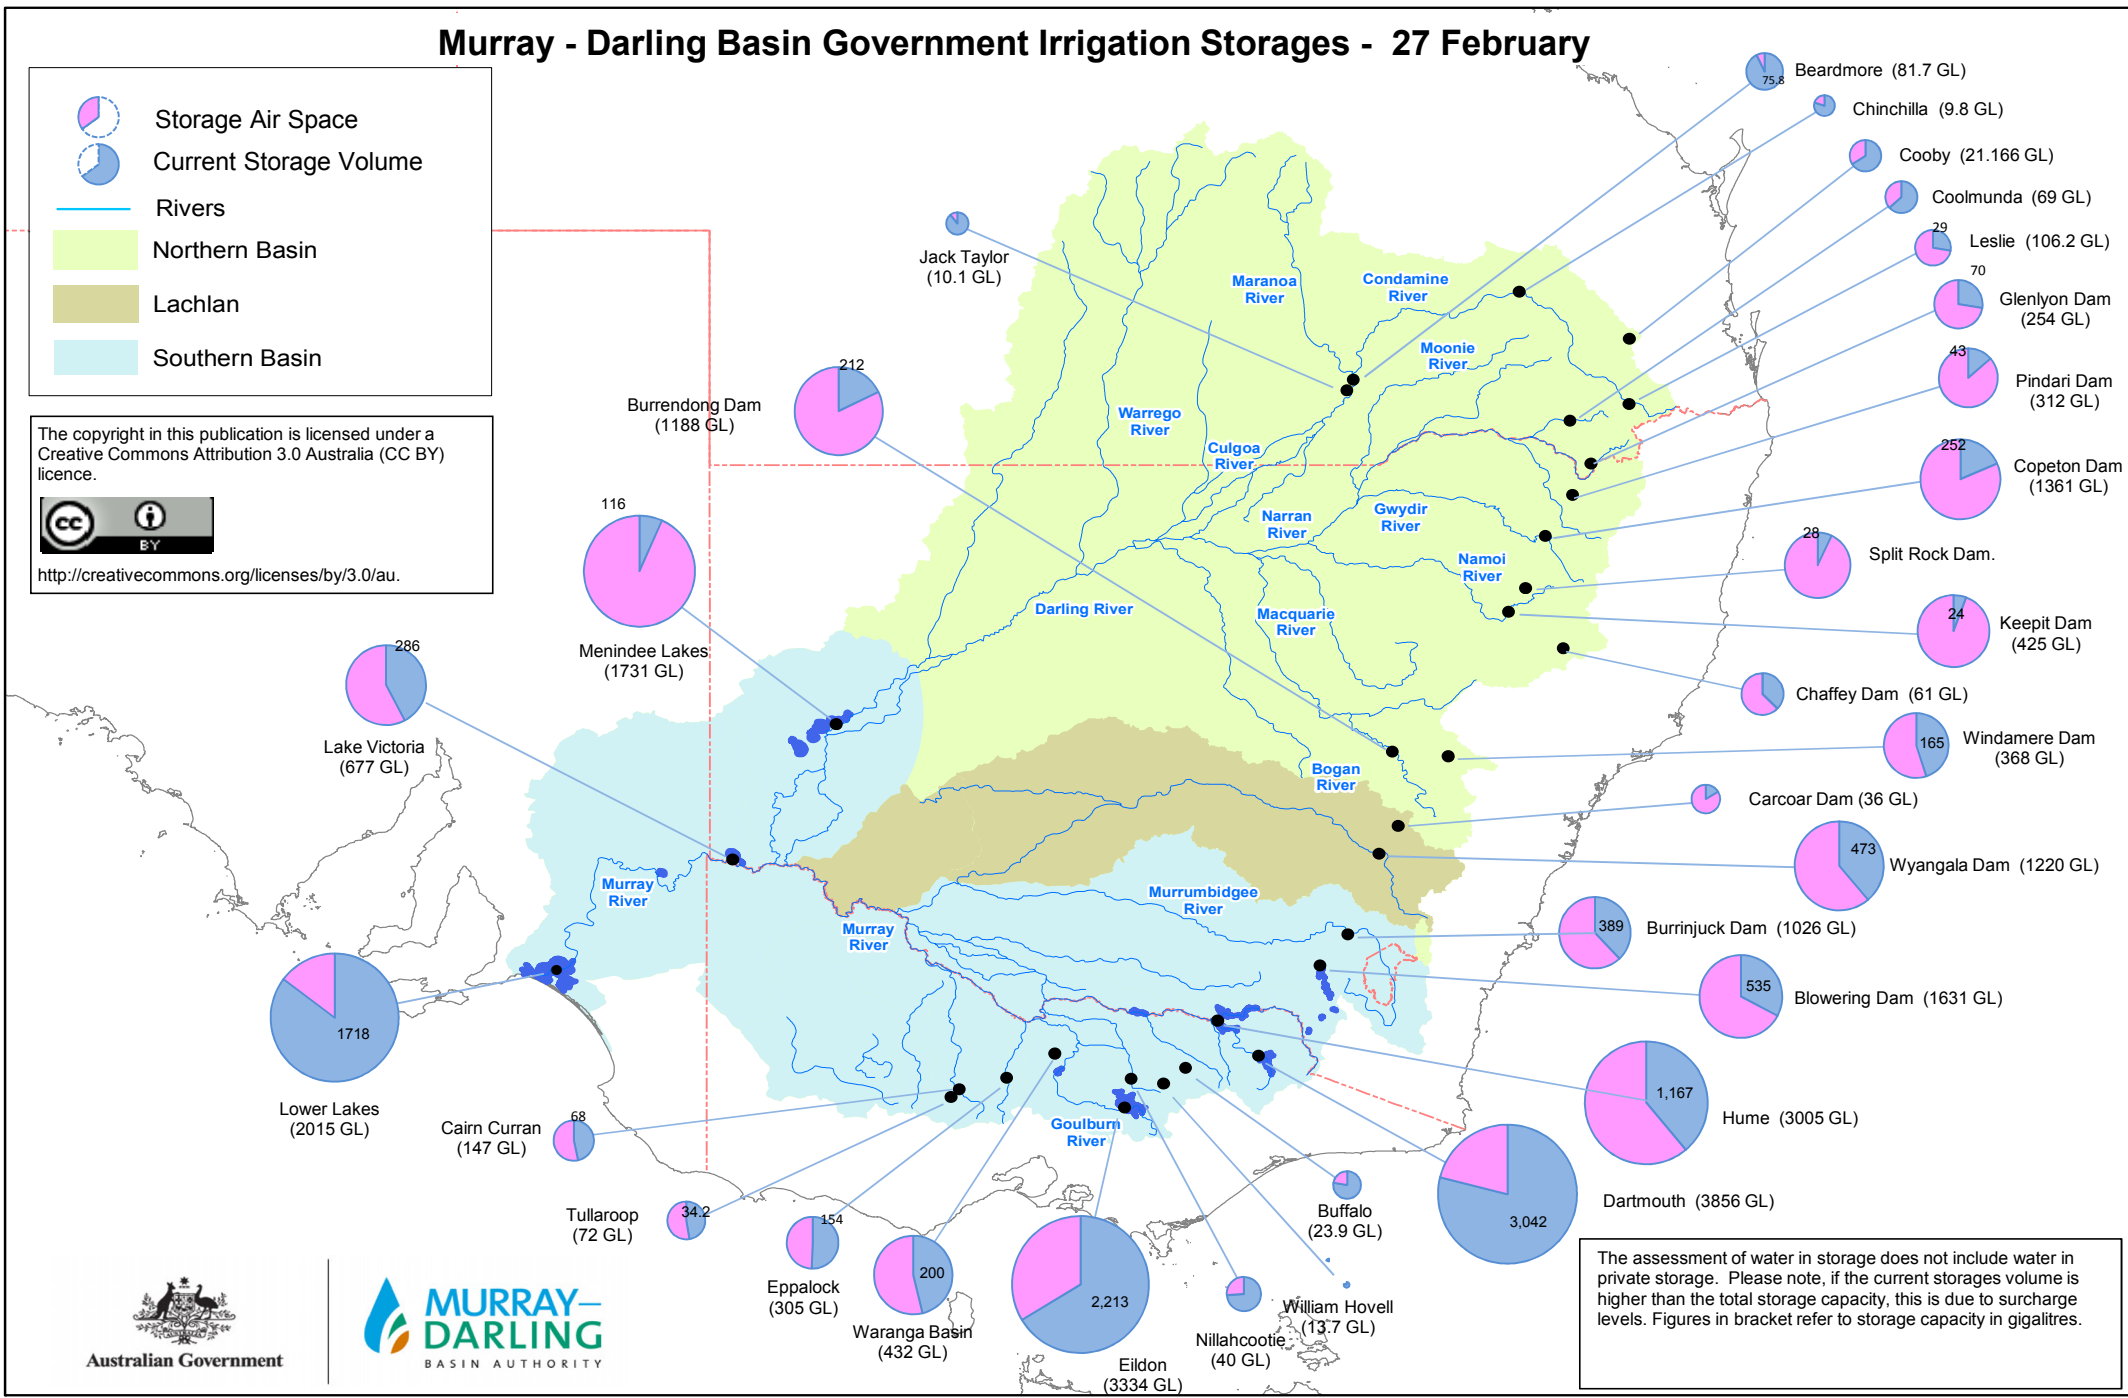

# Murray - Darling Basin Government Irrigation Storages - 27 February

The copyright in this publication is licensed under a Creative Commons Attribution 3.0 Australia (CC BY) licence.  
<http://creativecommons.org/licenses/by/3.0/au>