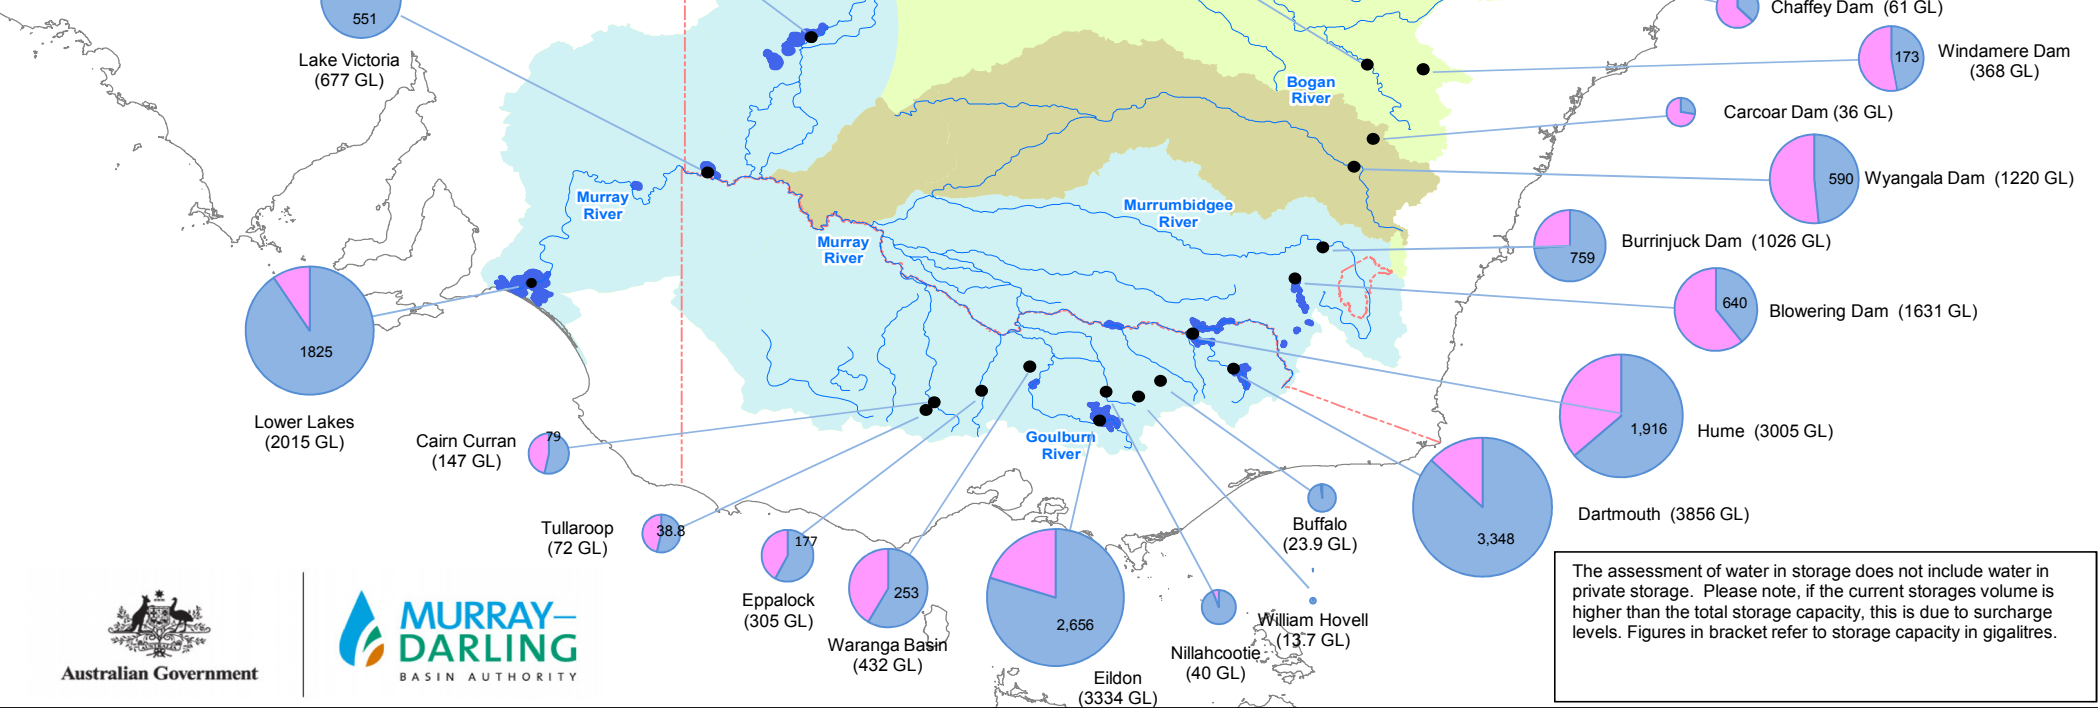

# Murray - Darling Basin Government Irrigation Storages - 10 December

The copyright in this publication is licensed under a Creative Commons Attribution 3.0 Australia (CC BY) licence.  
<http://creativecommons.org/licenses/by/3.0/au>