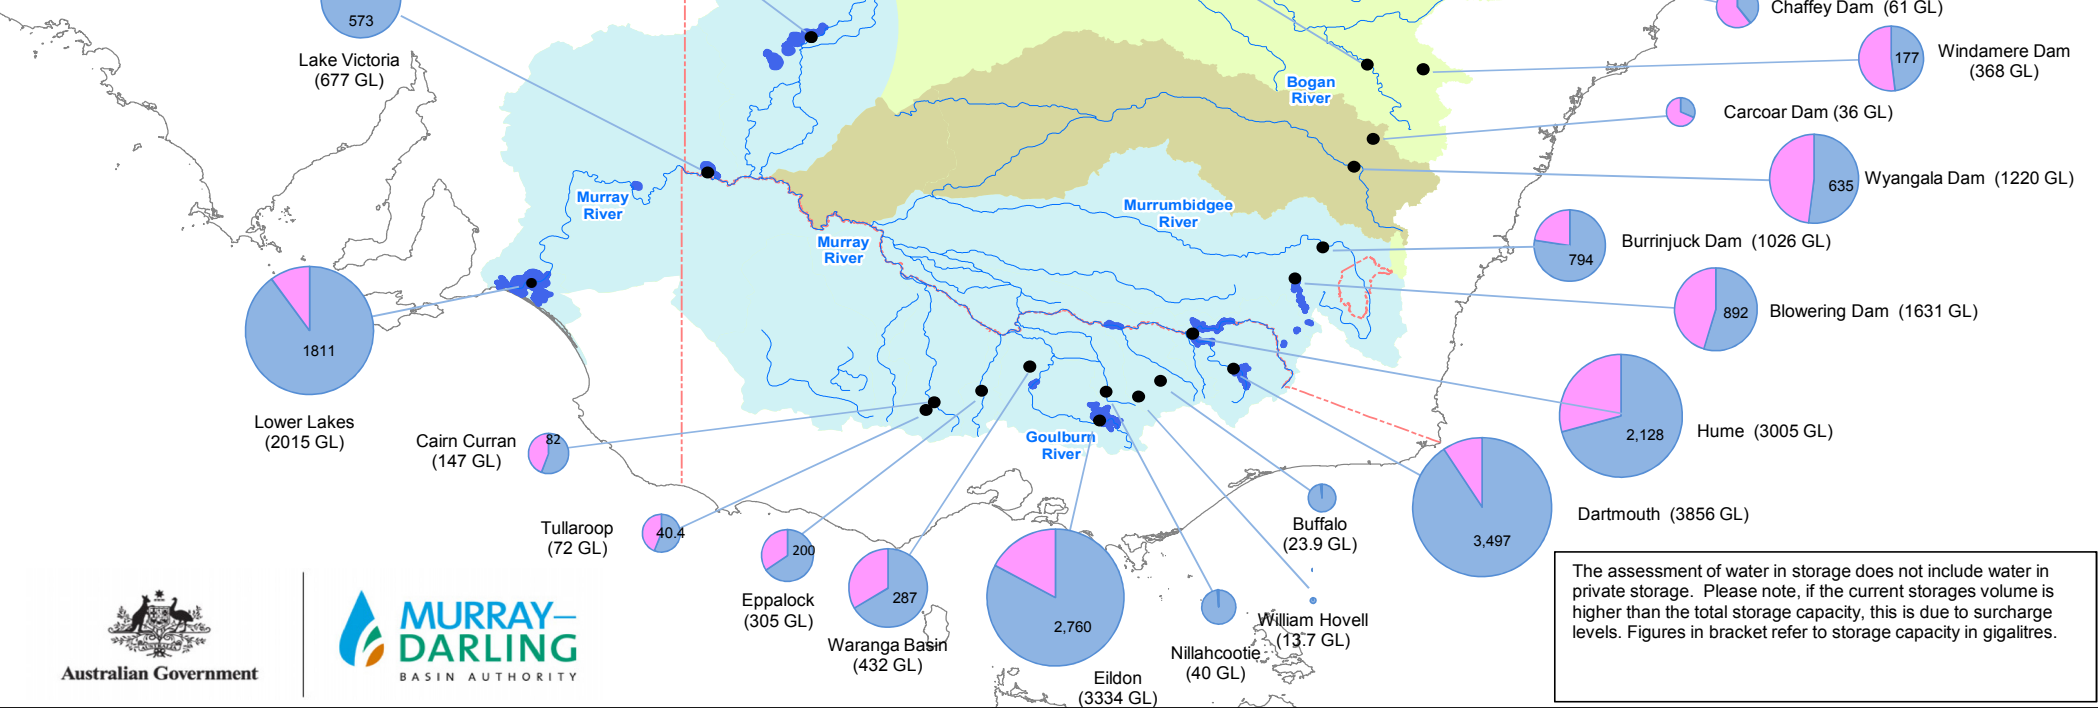

Murray - Darling Basin Government Irrigation Storages - 07 November

The copyright in this publication is licensed under a Creative Commons Attribution 3.0 Australia (CC BY) licence.
<http://creativecommons.org/licenses/by/3.0/au>