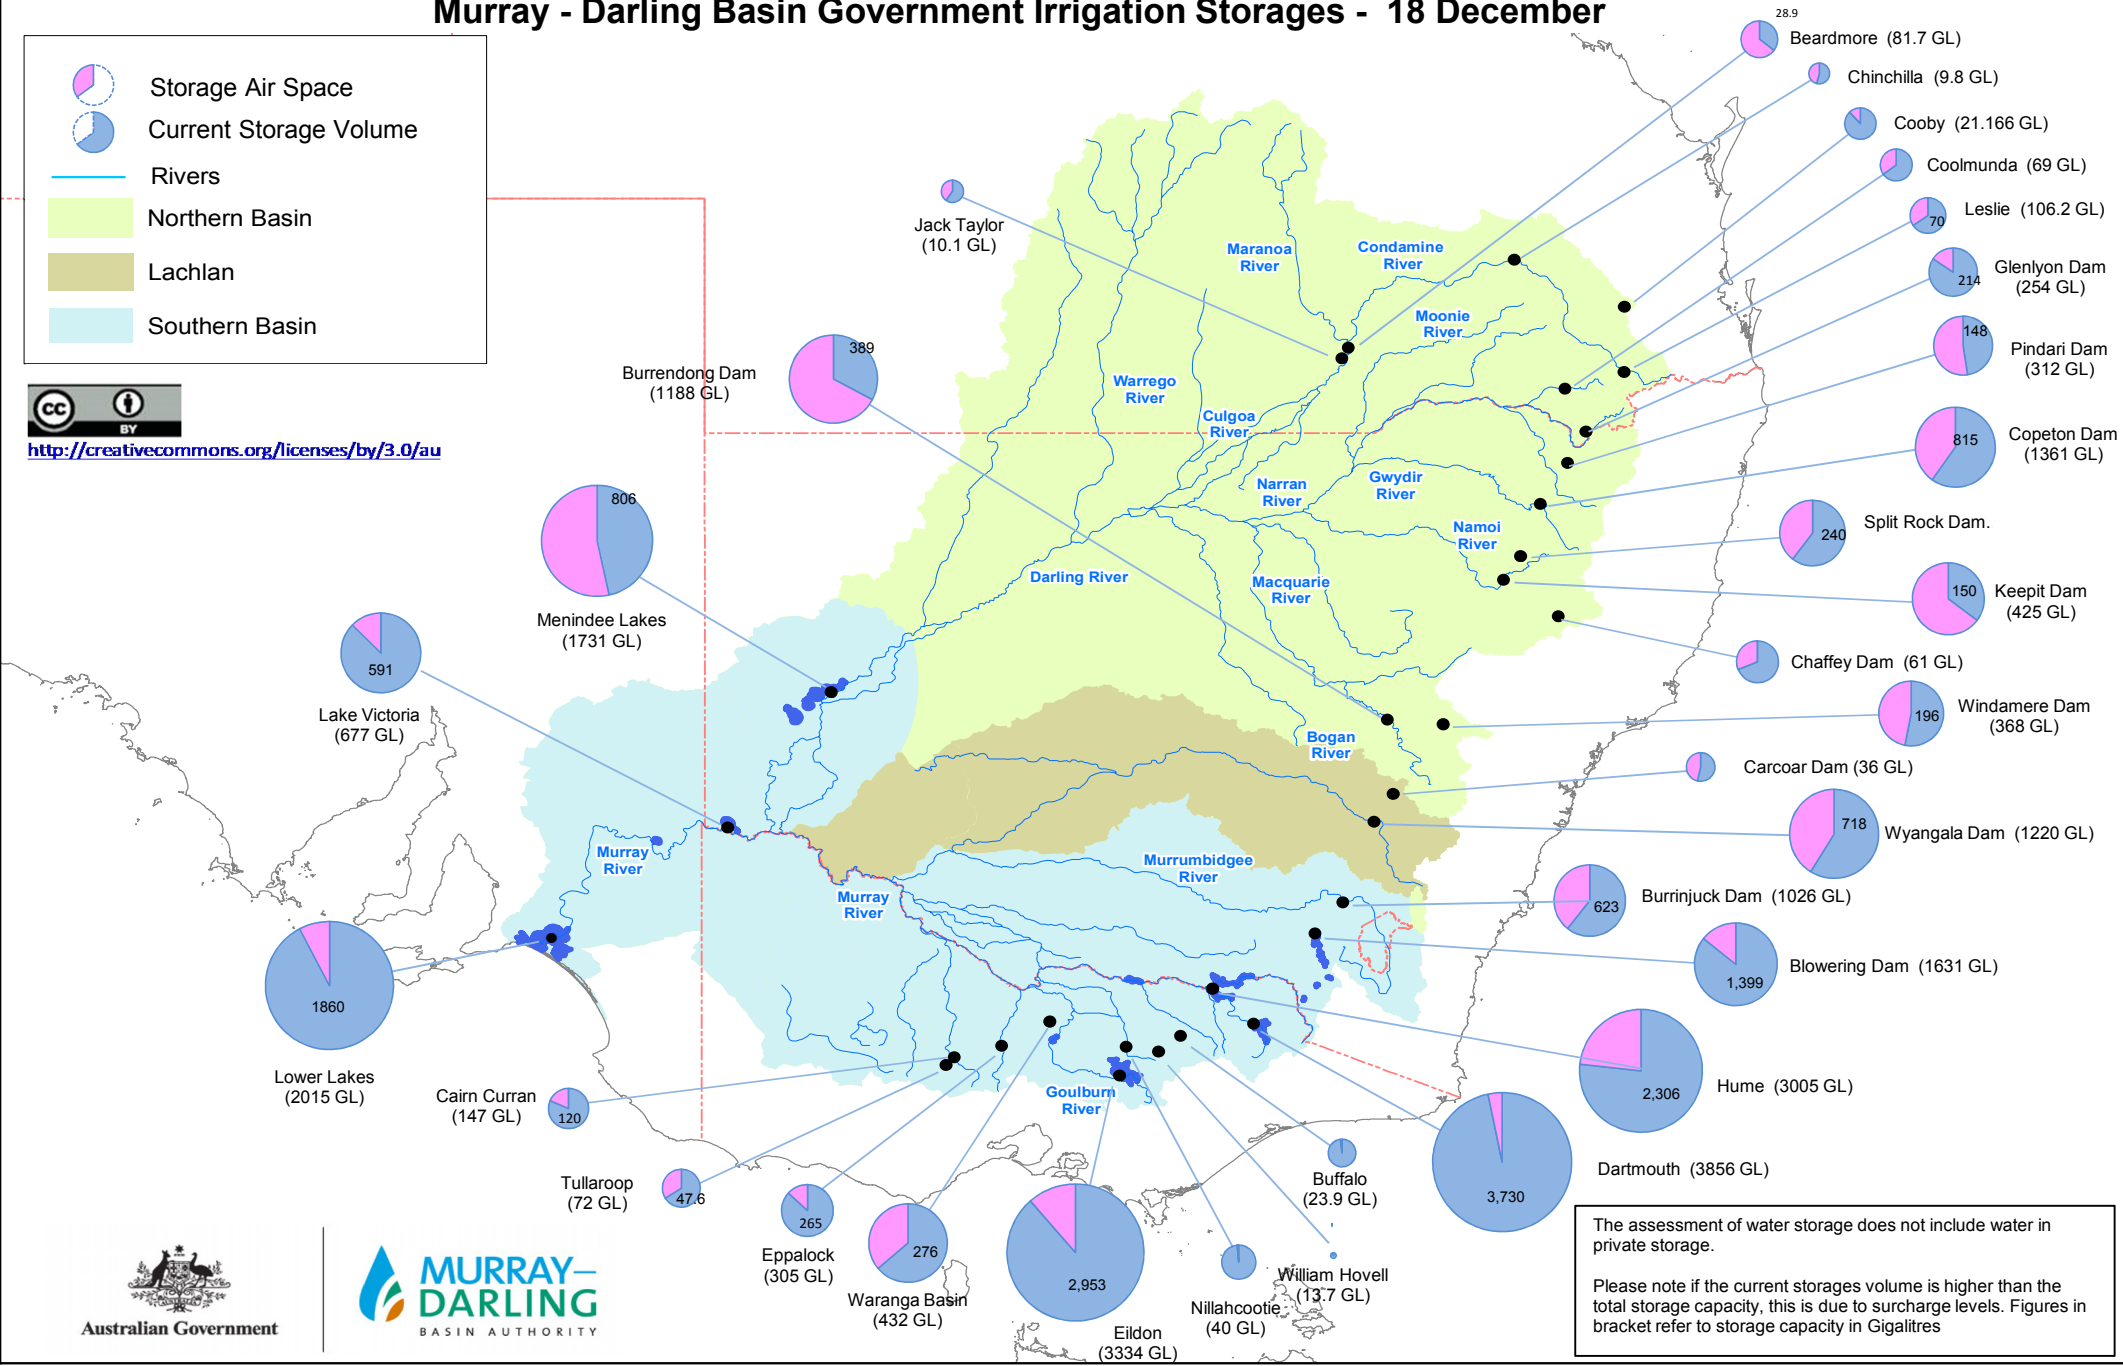

Murray - Darling Basin Government Irrigation Storages - 18 December

<http://creativecommons.org/licenses/by/3.0/au>

The assessment of water storage does not include water in private storage.
Please note if the current storages volume is higher than the total storage capacity, this is due to surcharge levels. Figures in bracket refer to storage capacity in Gegalitres