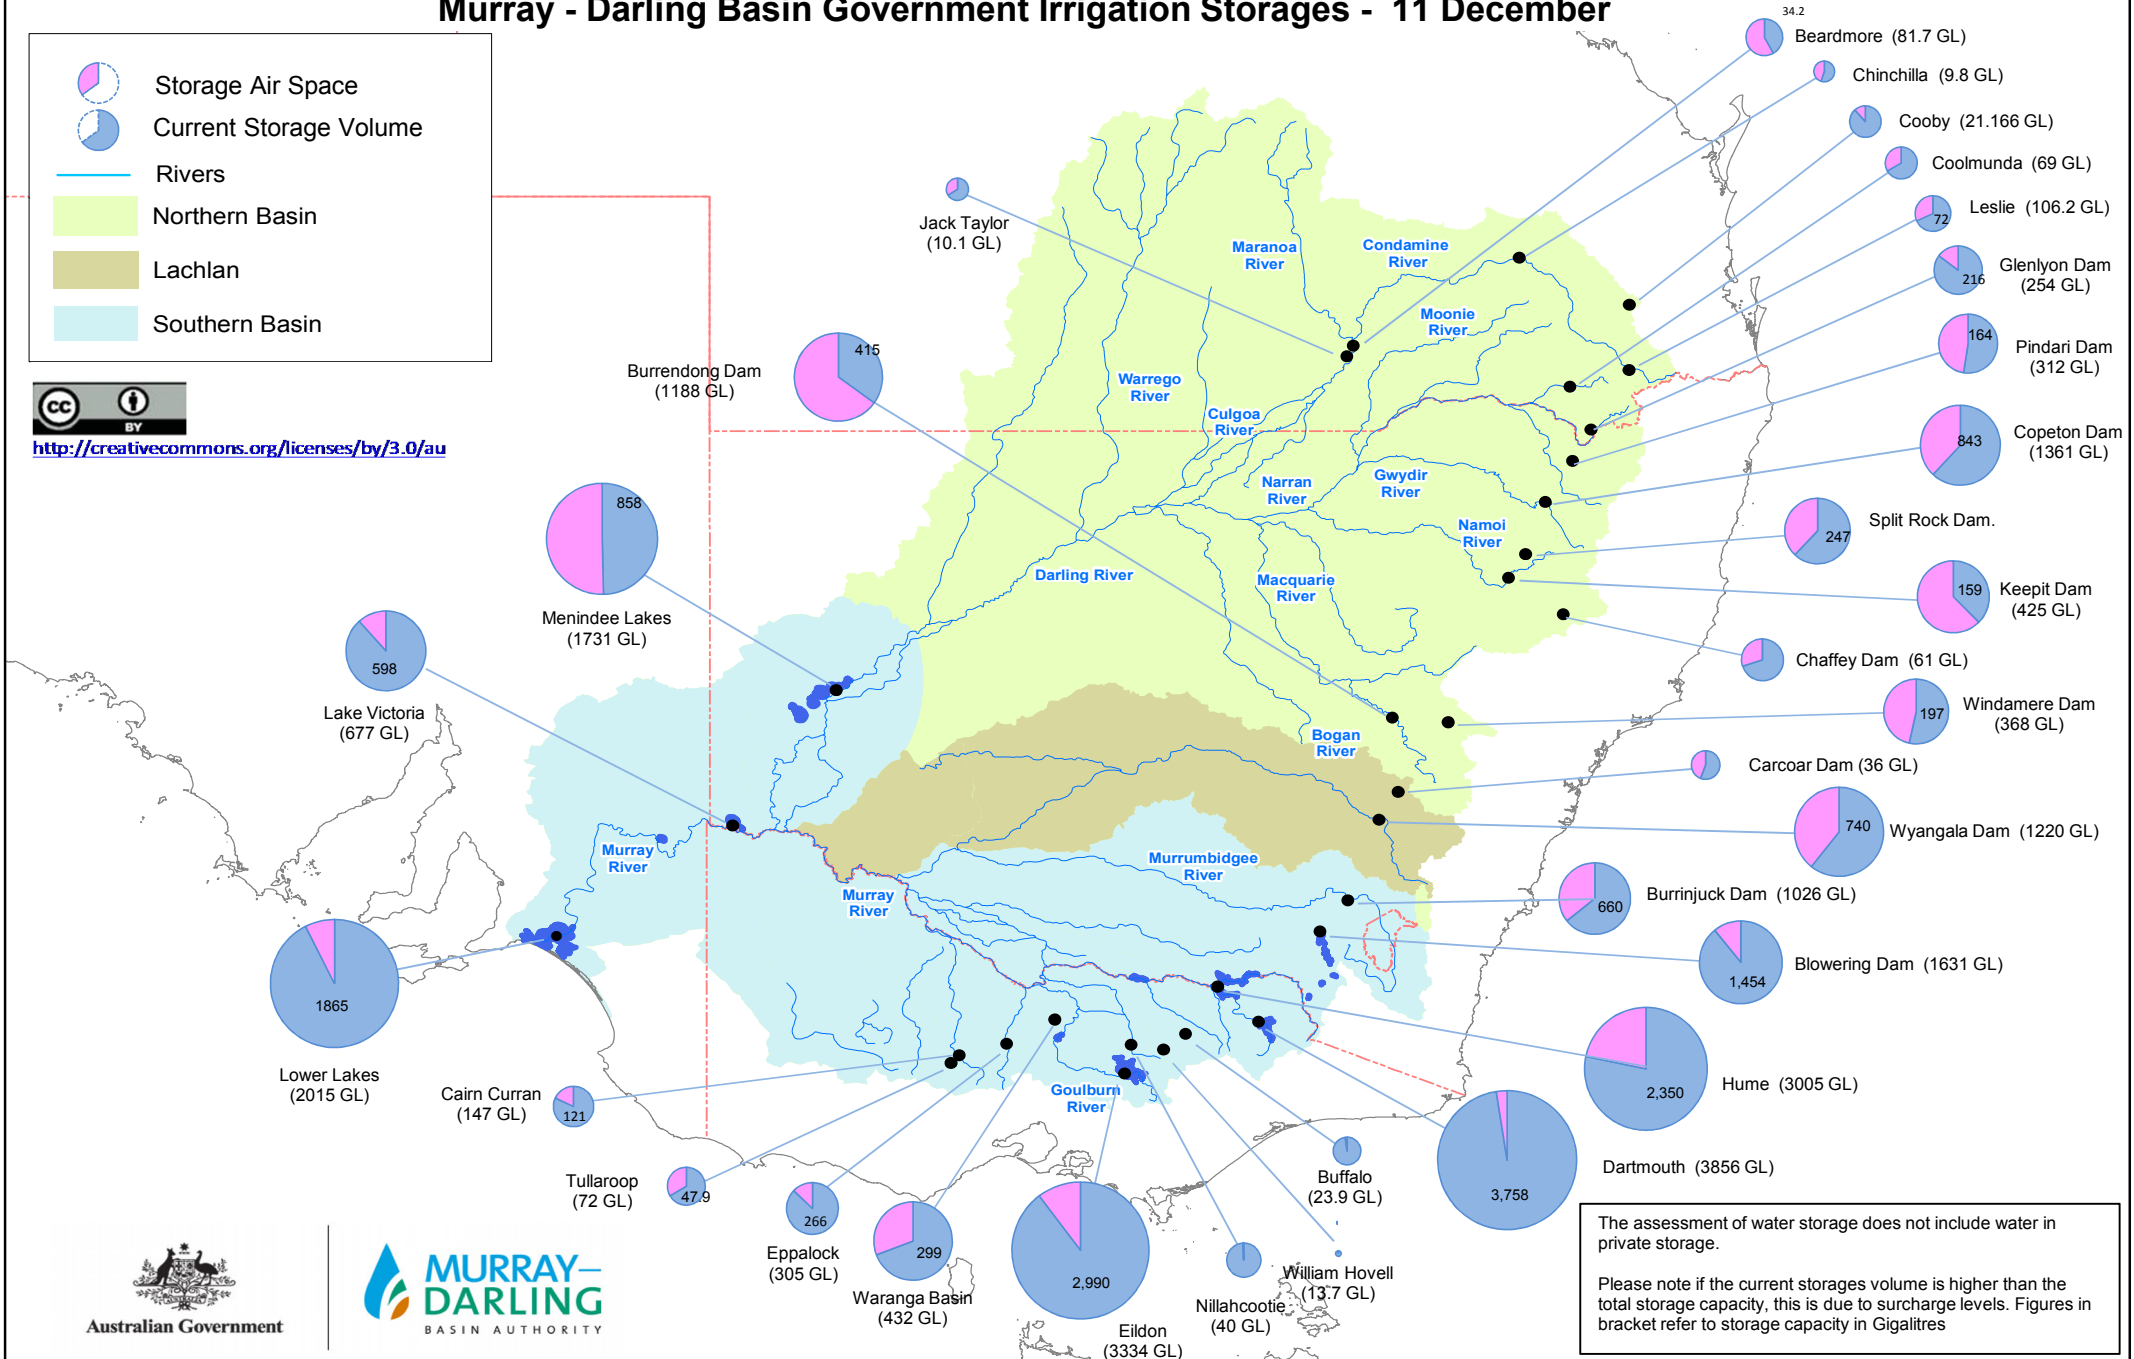

Murray - Darling Basin Government Irrigation Storages - 11 December

<http://creativecommons.org/licenses/by/3.0/au>

The assessment of water storage does not include water in private storage.
Please note if the current storages volume is higher than the total storage capacity, this is due to surcharge levels. Figures in bracket refer to storage capacity in Gegalitres