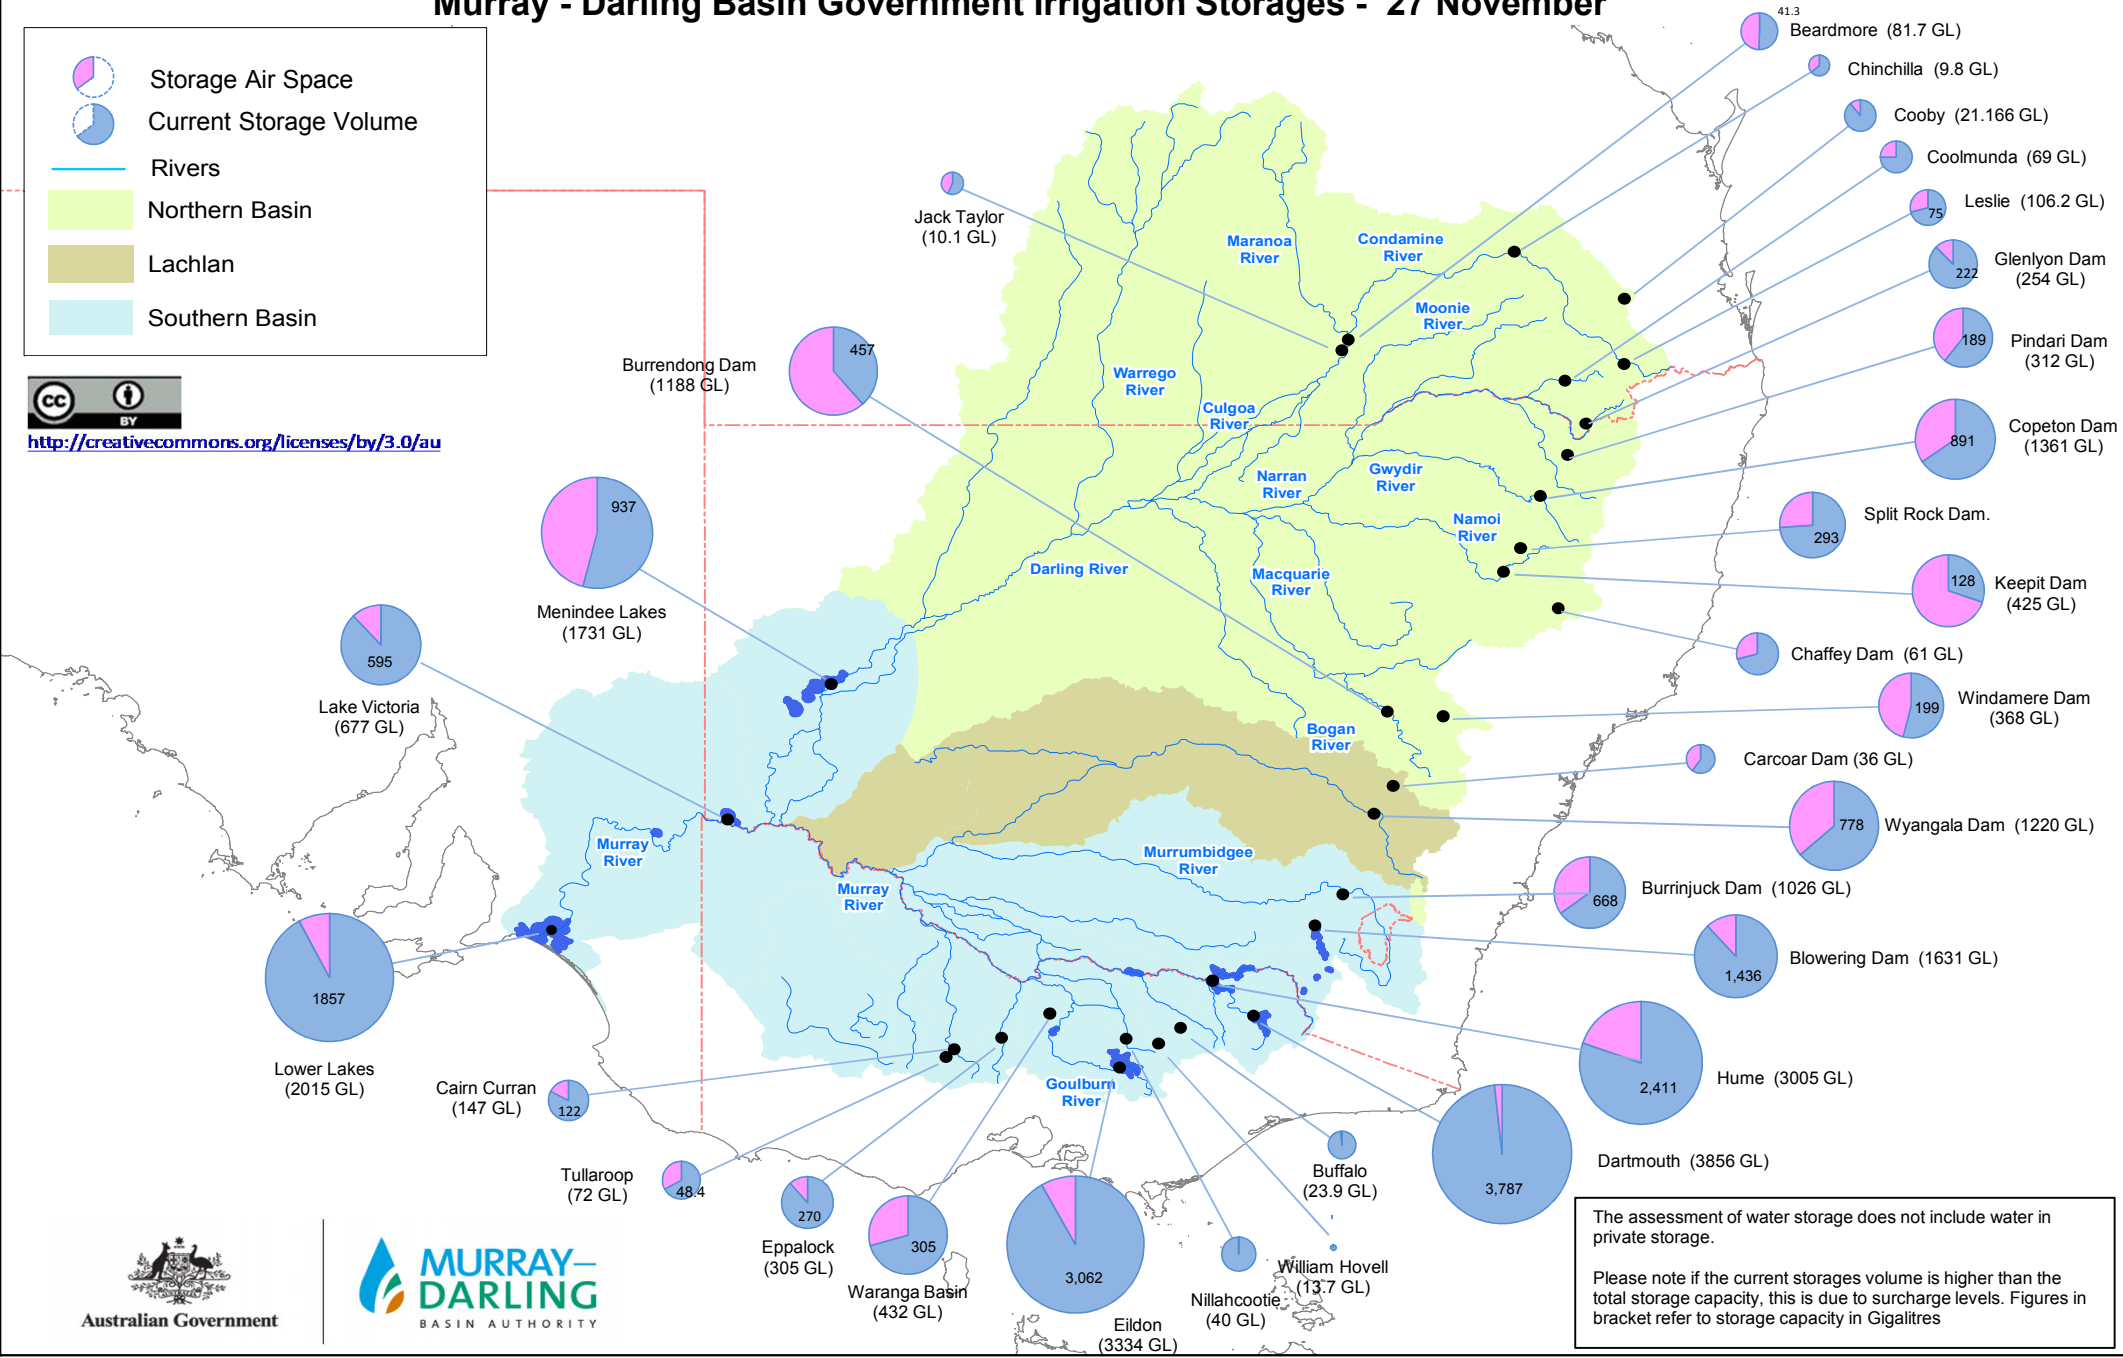

# Murray - Darling Basin Government Irrigation Storages - 27 November

<http://creativecommons.org/licenses/by/3.0/au>

The assessment of water storage does not include water in private storage.  
Please note if the current storages volume is higher than the total storage capacity, this is due to surcharge levels. Figures in bracket refer to storage capacity in Gegalitres