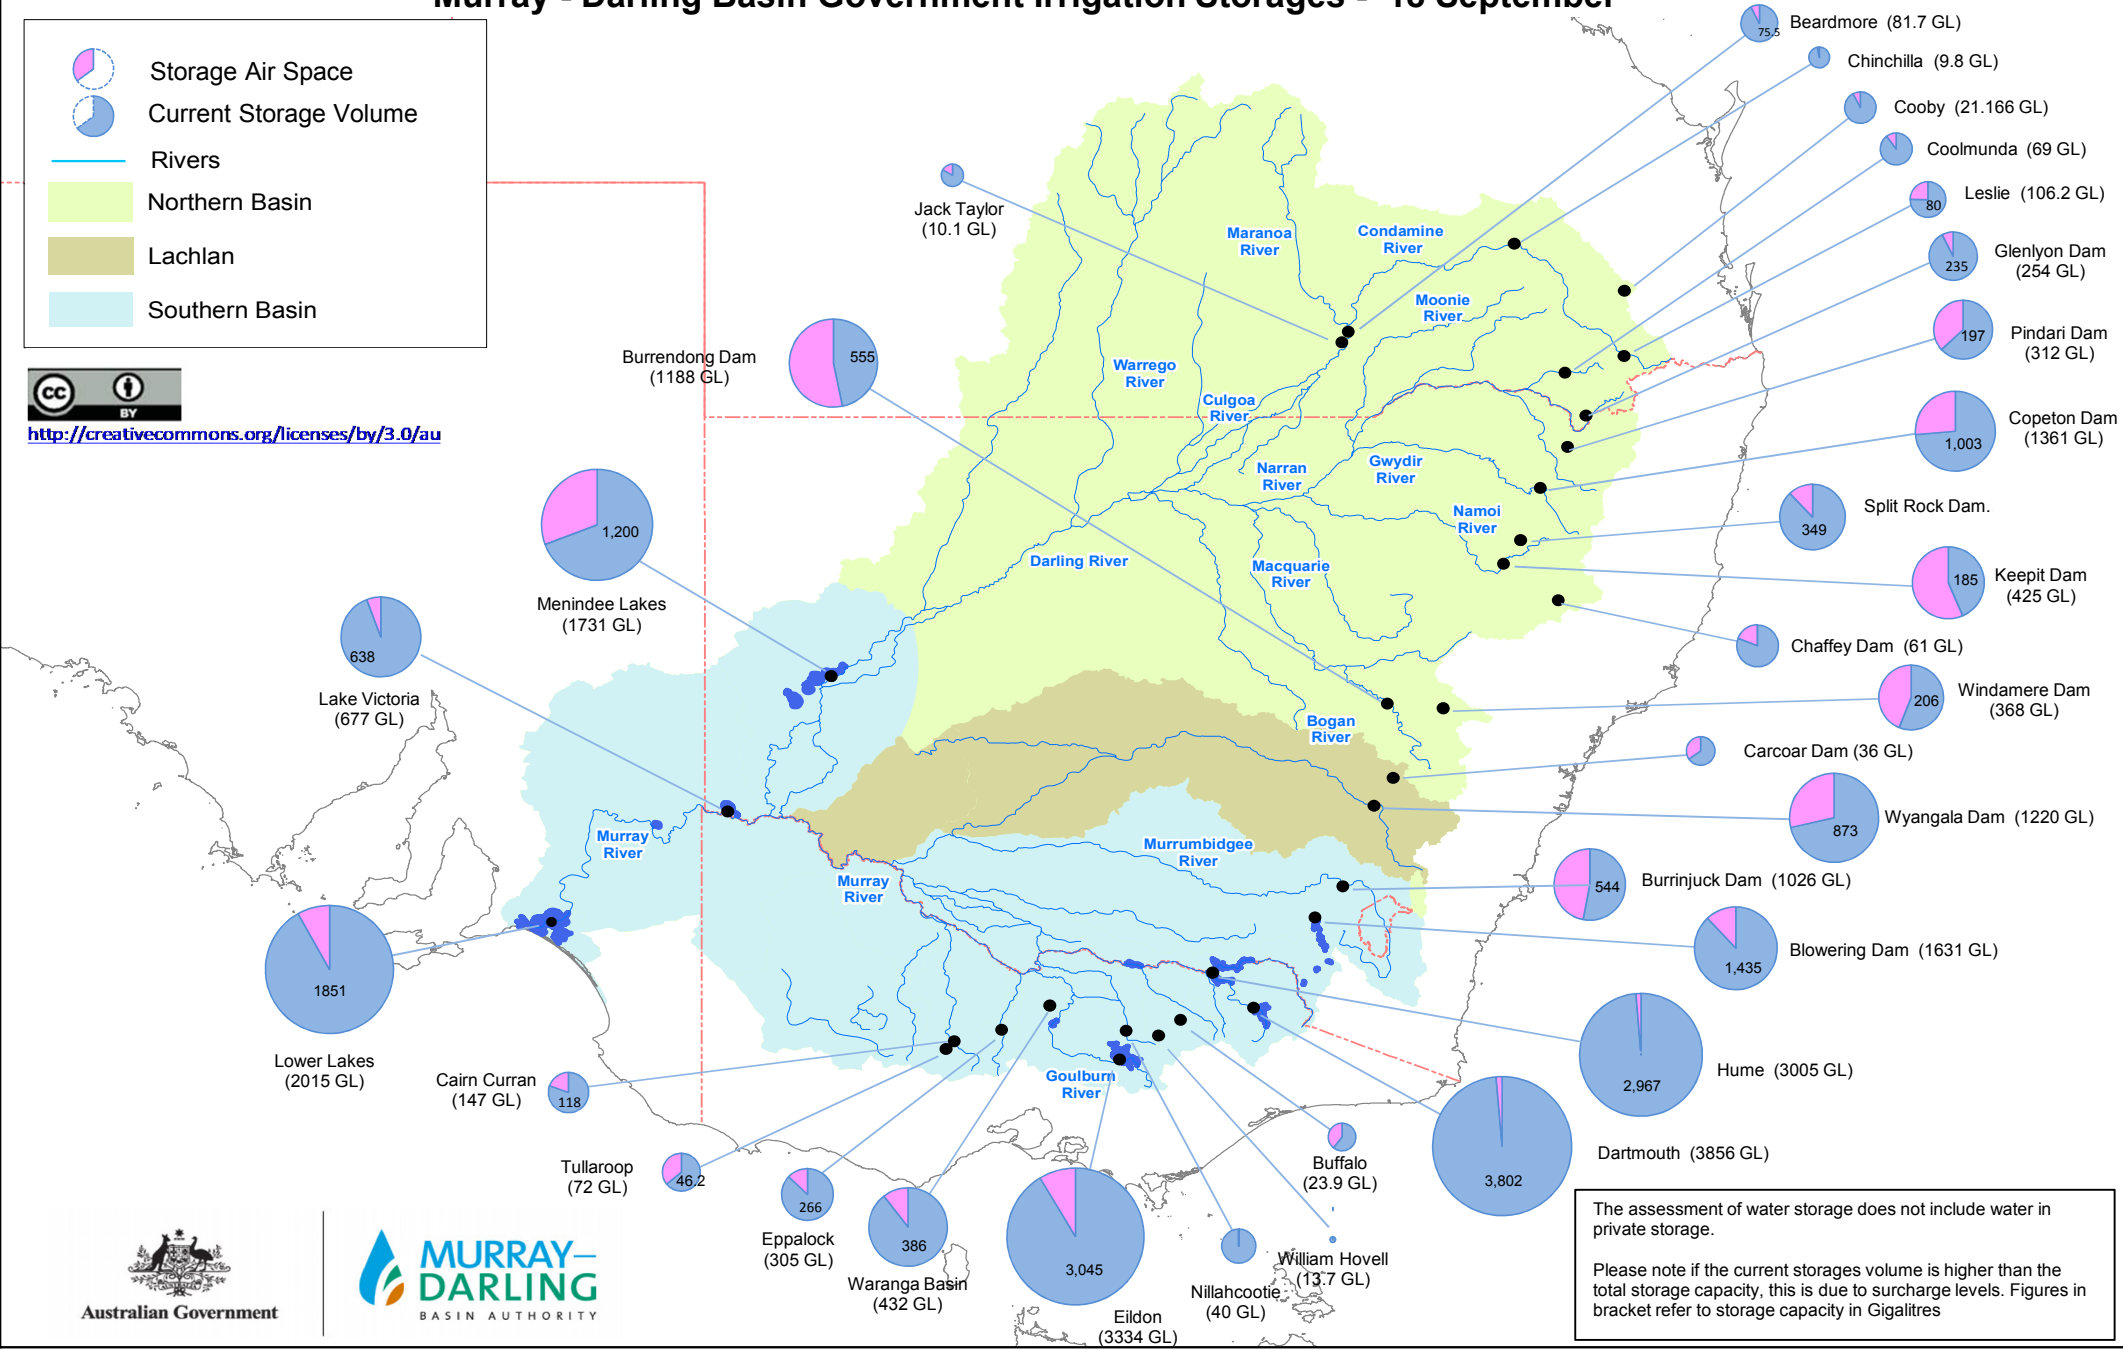

Murray - Darling Basin Government Irrigation Storages - 18 September

<http://creativecommons.org/licenses/by/3.0/au>

The assessment of water storage does not include water in private storage.
Please note if the current storages volume is higher than the total storage capacity, this is due to surcharge levels. Figures in bracket refer to storage capacity in Gigalitres