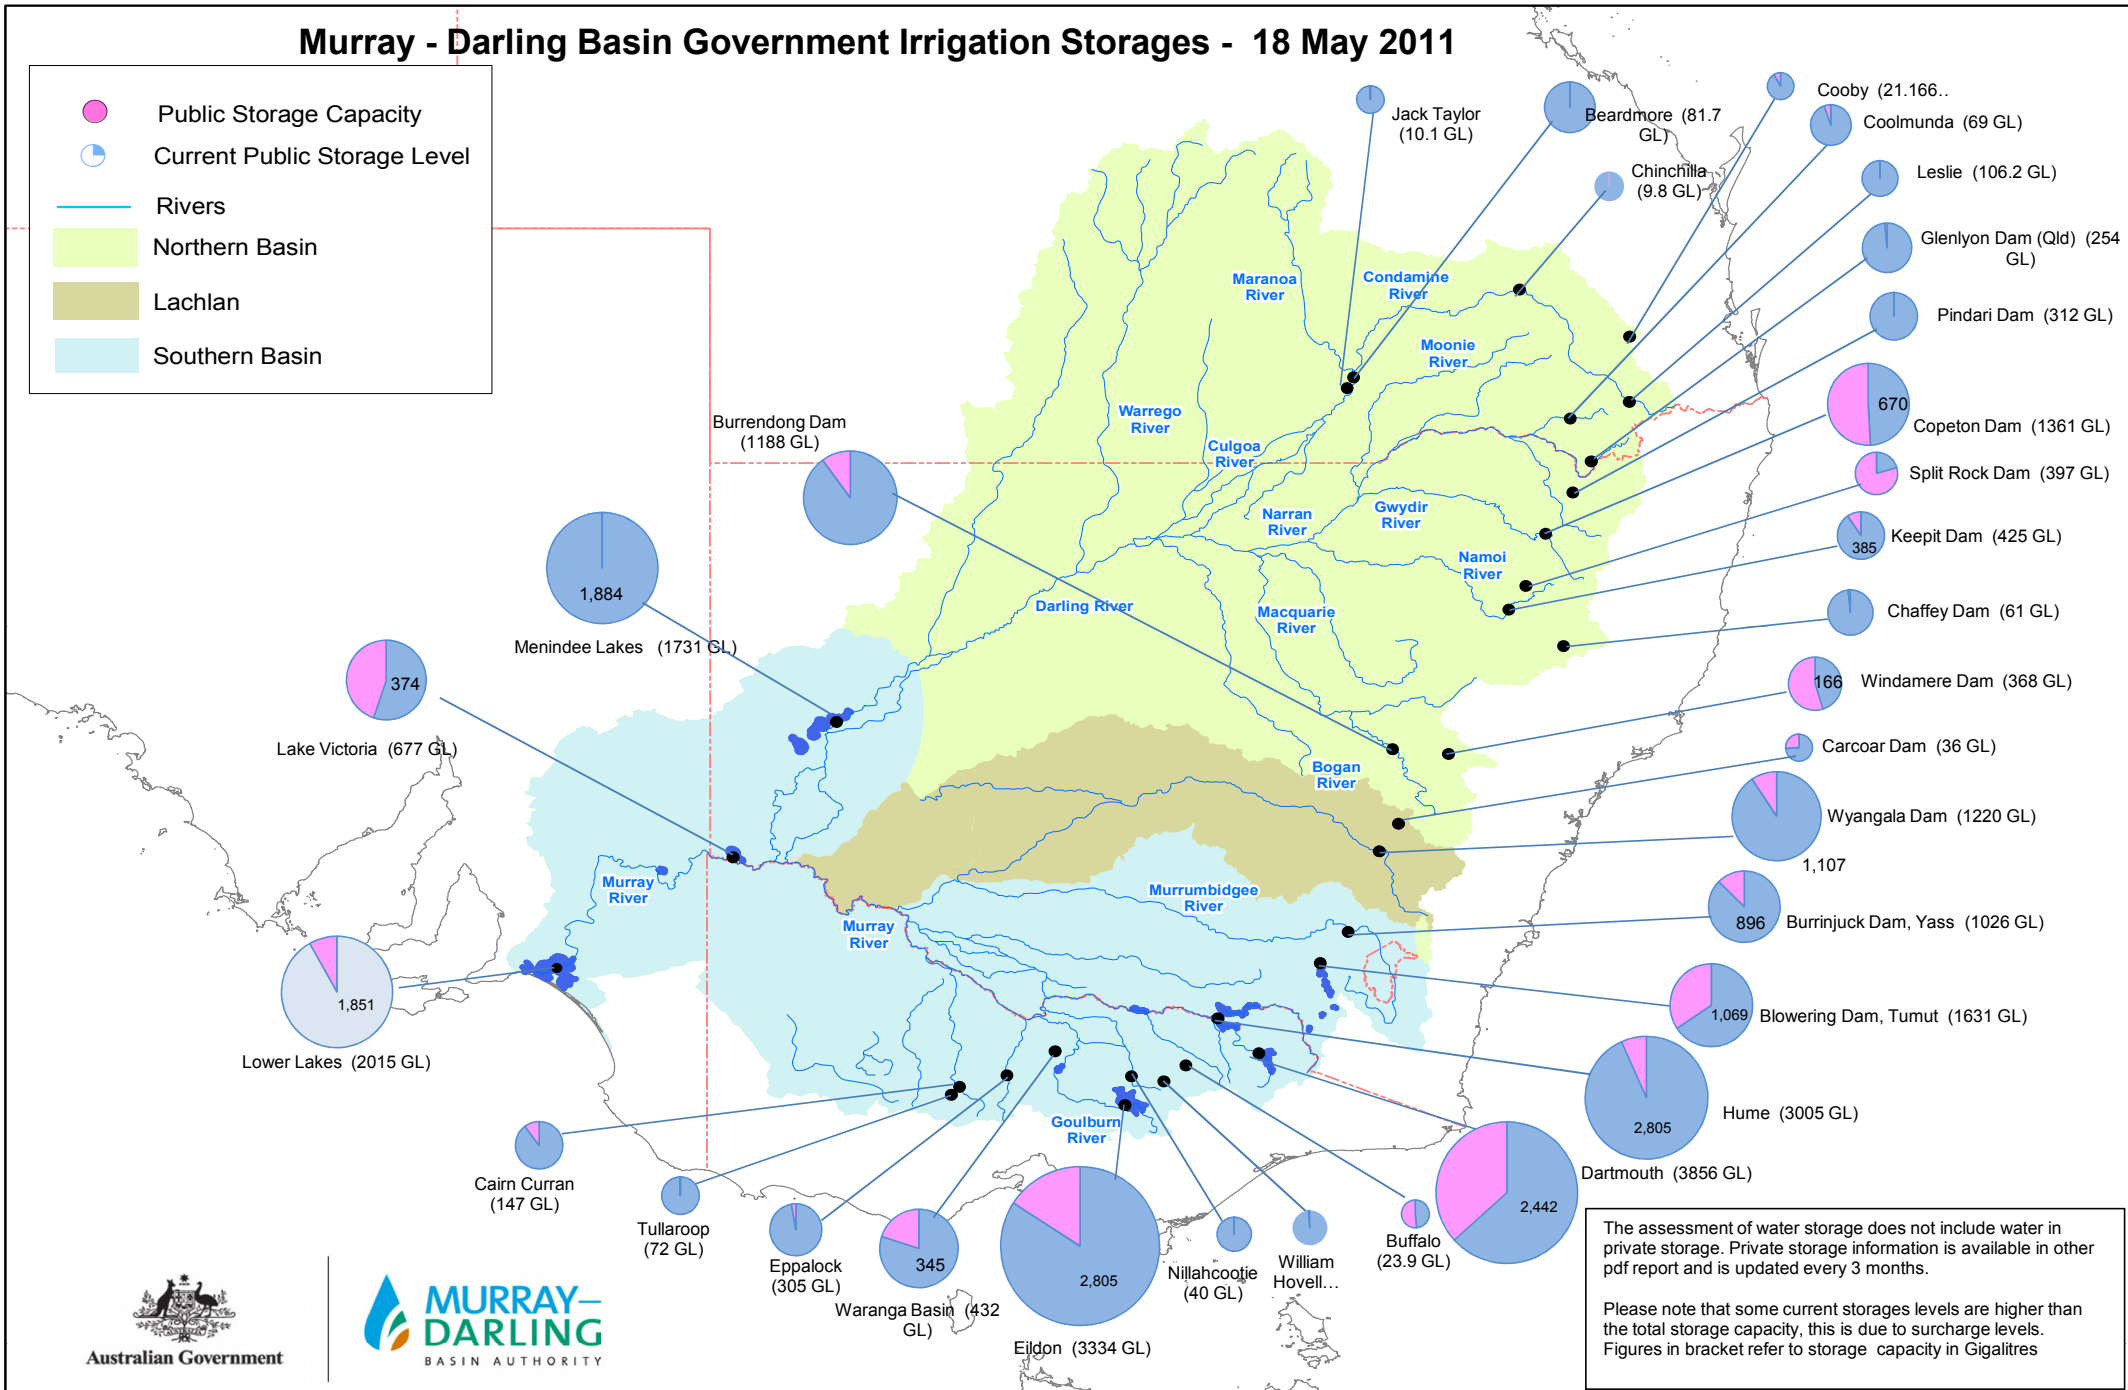

# Murray - Darling Basin Government Irrigation Storages - 18 May 2011

The assessment of water storage does not include water in private storage. Private storage information is available in other pdf report and is updated every 3 months.

Please note that some current storages levels are higher than the total storage capacity, this is due to surcharge levels. Figures in bracket refer to storage capacity in Gialitres