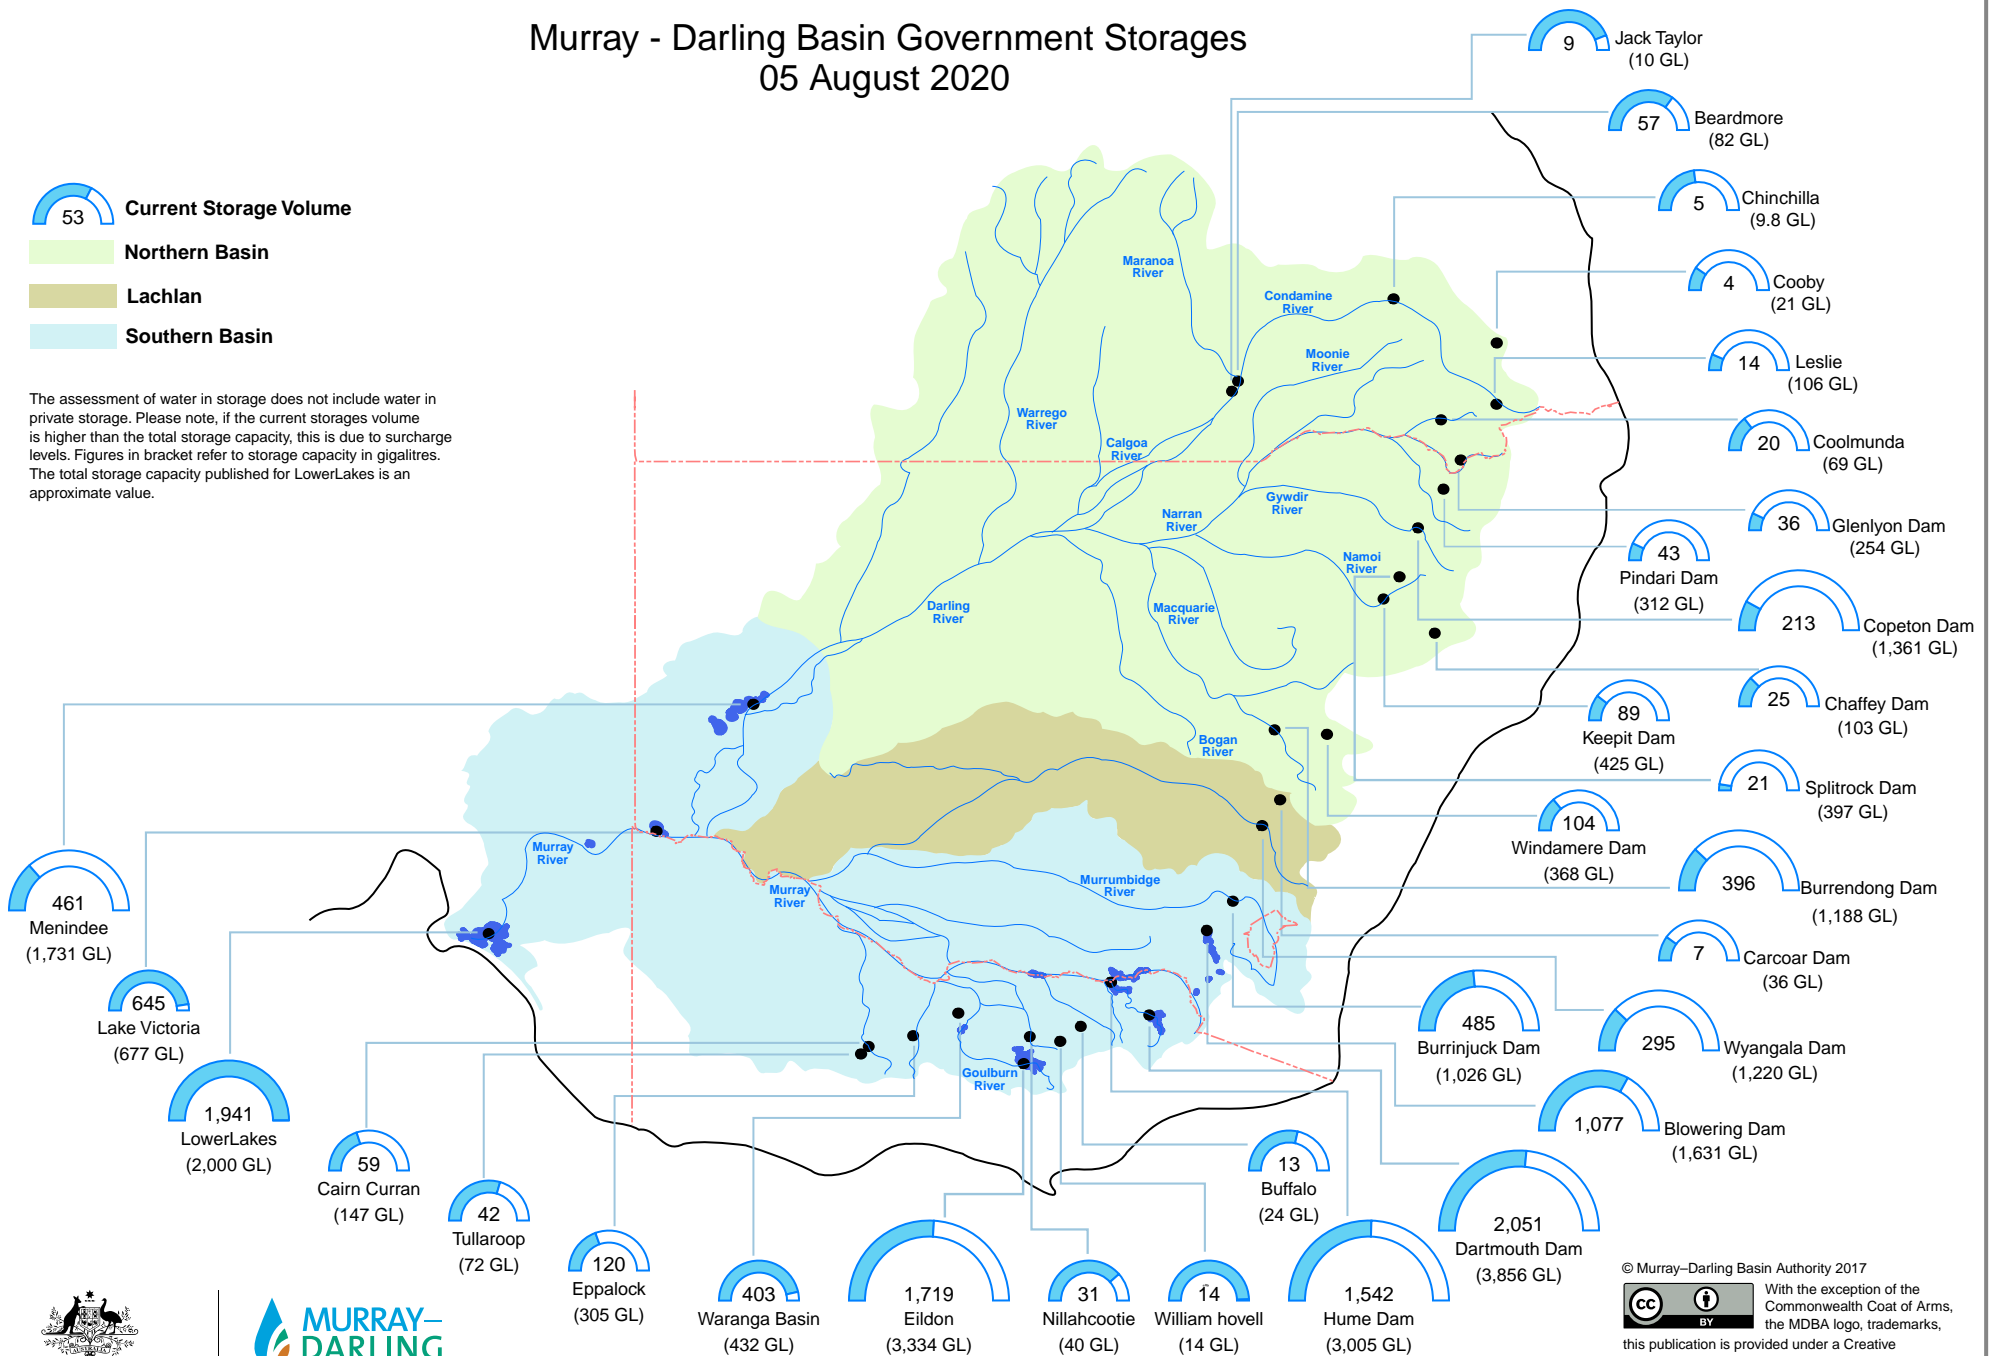

Murray - Darling Basin Government Storages

05 August 2020

The assessment of water in storage does not include water in private storage. Please note, if the current storages volume is higher than the total storage capacity, this is due to surcharge levels. Figures in bracket refer to storage capacity in gigalitres. The total storage capacity published for LowerLakes is an approximate value.

© Murray-Darling Basin Authority 2017

With the exception of the Commonwealth Coat of Arms, the MDBA logo, trademarks, this publication is provided under a Creative Commons Attribution 4.0 licence. (<https://creativecommons.org/licenses/by/4.0>)