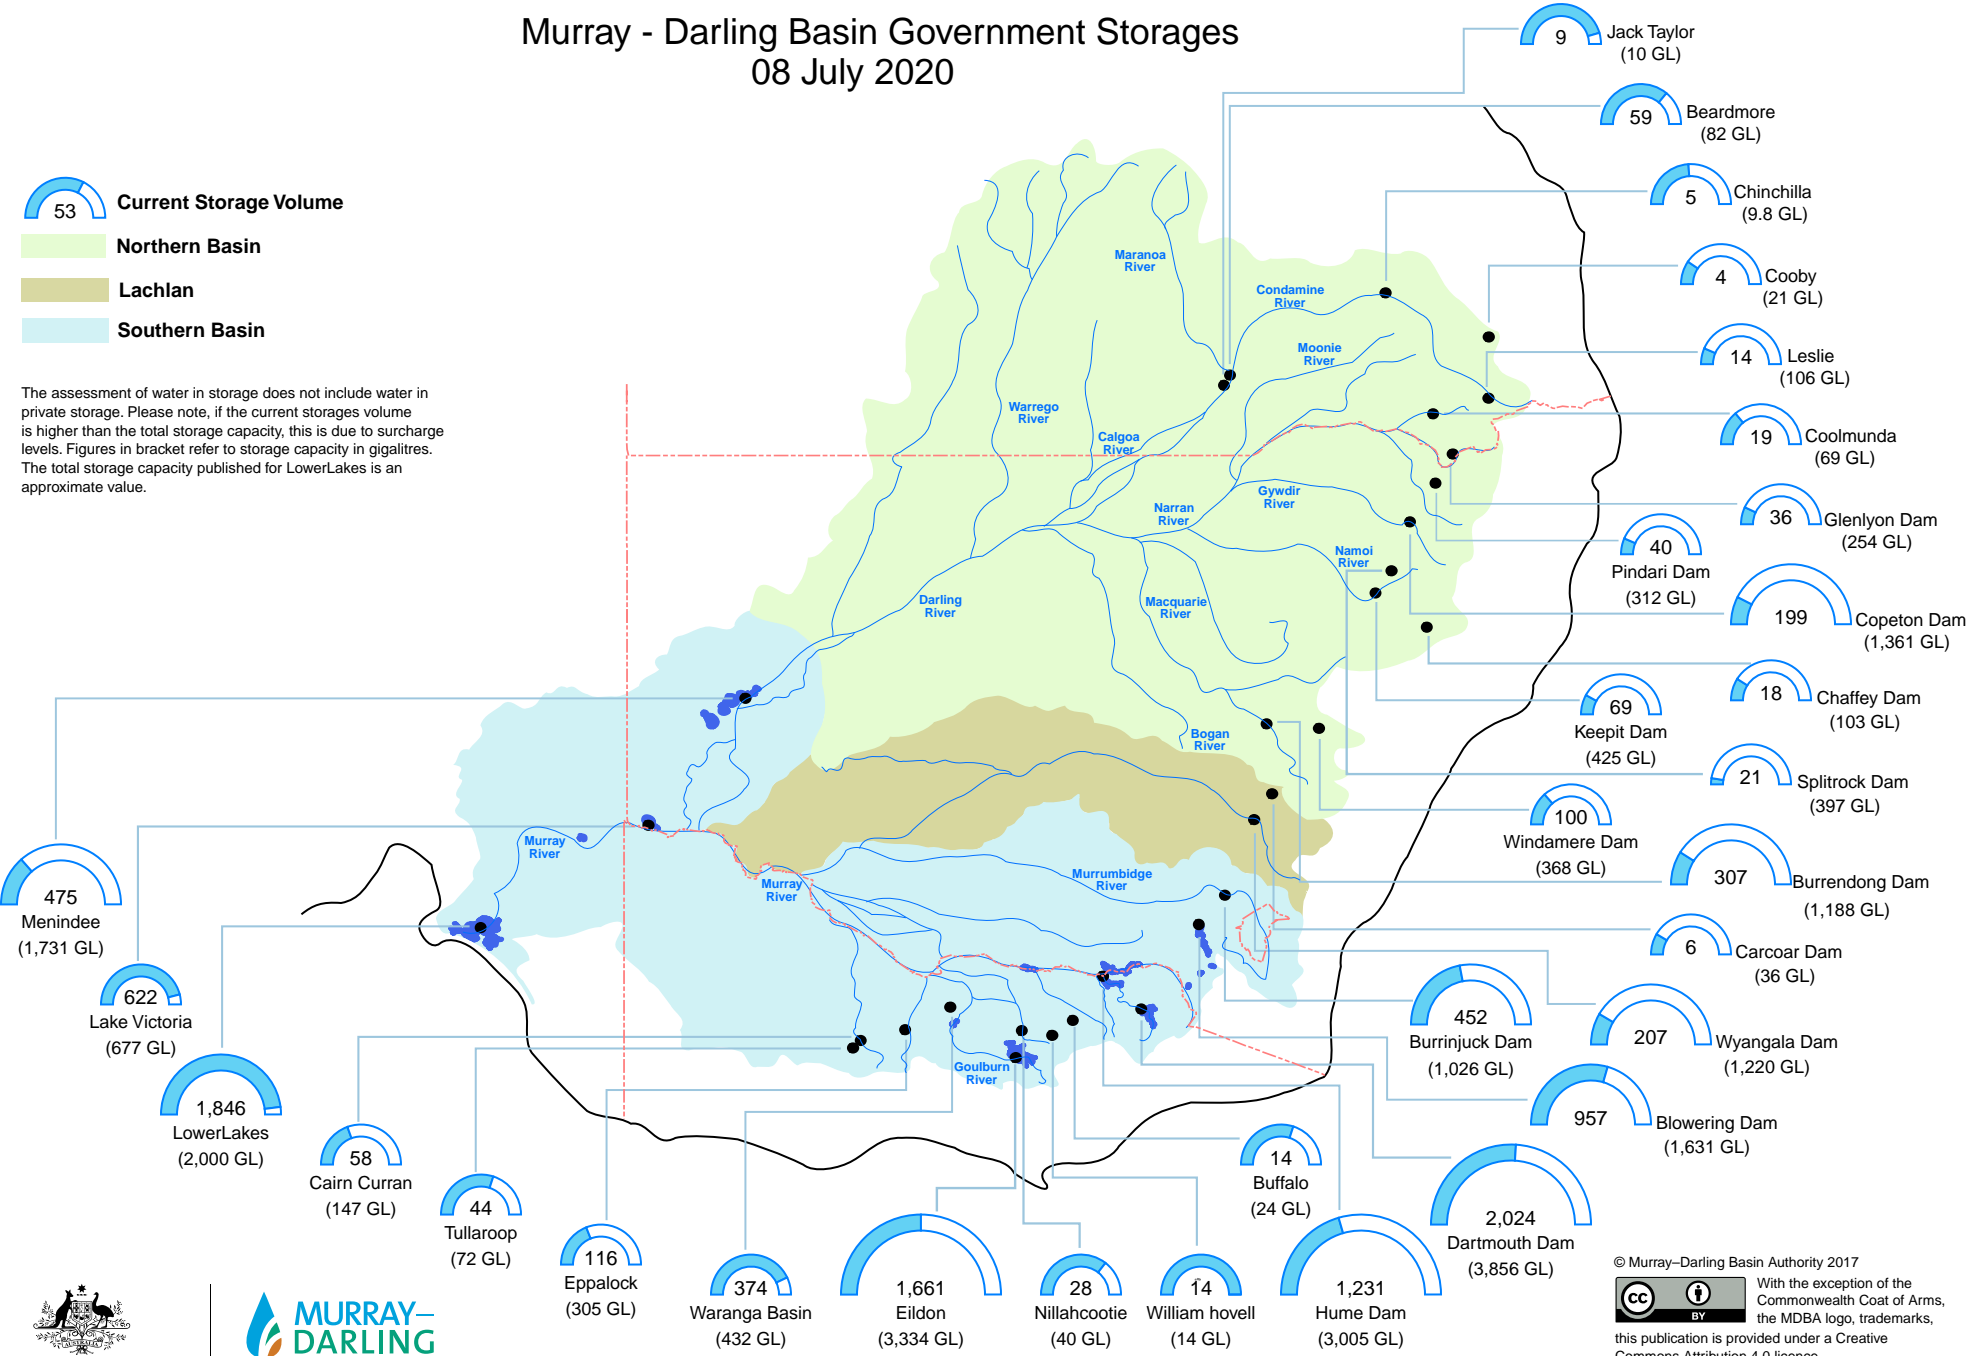

Murray - Darling Basin Government Storages

08 July 2020

The assessment of water in storage does not include water in private storage. Please note, if the current storages volume is higher than the total storage capacity, this is due to surcharge levels. Figures in bracket refer to storage capacity in gigalitres. The total storage capacity published for LowerLakes is an approximate value.

© Murray-Darling Basin Authority 2017

With the exception of the Commonwealth Coat of Arms, the MDBA logo, trademarks, this publication is provided under a Creative Commons Attribution 4.0 licence. (<https://creativecommons.org/licenses/by/4.0>)