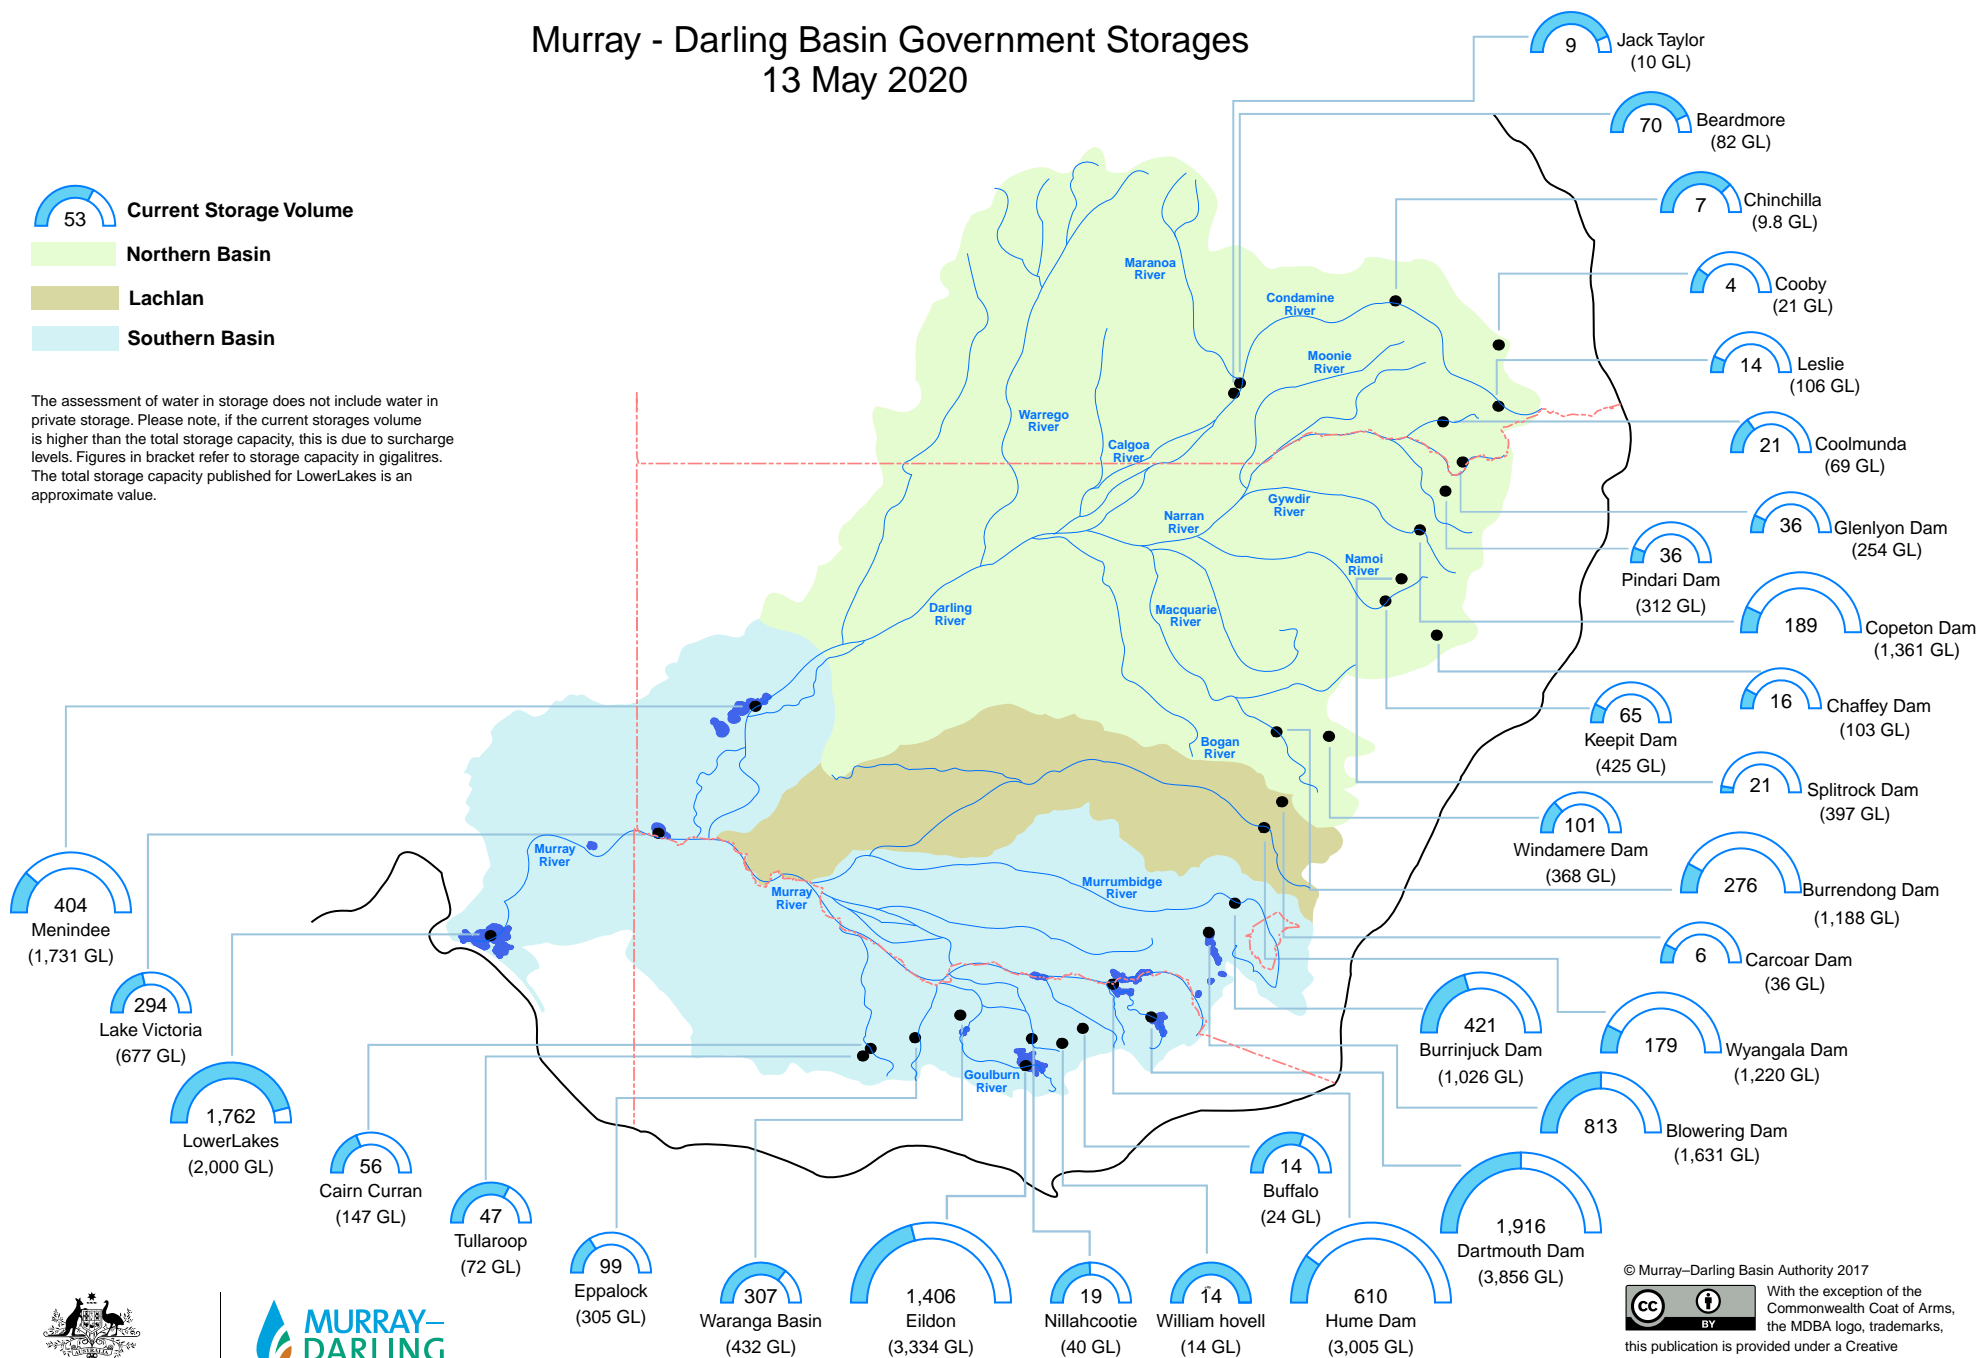

Murray - Darling Basin Government Storages

13 May 2020

 **Current Storage Volume**

 **Northern Basin**

 **Lachlan**

 **Southern Basin**

The assessment of water in storage does not include water in private storage. Please note, if the current storages volume is higher than the total storage capacity, this is due to surcharge levels. Figures in bracket refer to storage capacity in gigalitres. The total storage capacity published for LowerLakes is an approximate value.

© Murray-Darling Basin Authority 2017
 With the exception of the Commonwealth Coat of Arms, the MDBA logo, trademarks, this publication is provided under a Creative Commons Attribution 4.0 licence.
<https://creativecommons.org/licenses/by/4.0>