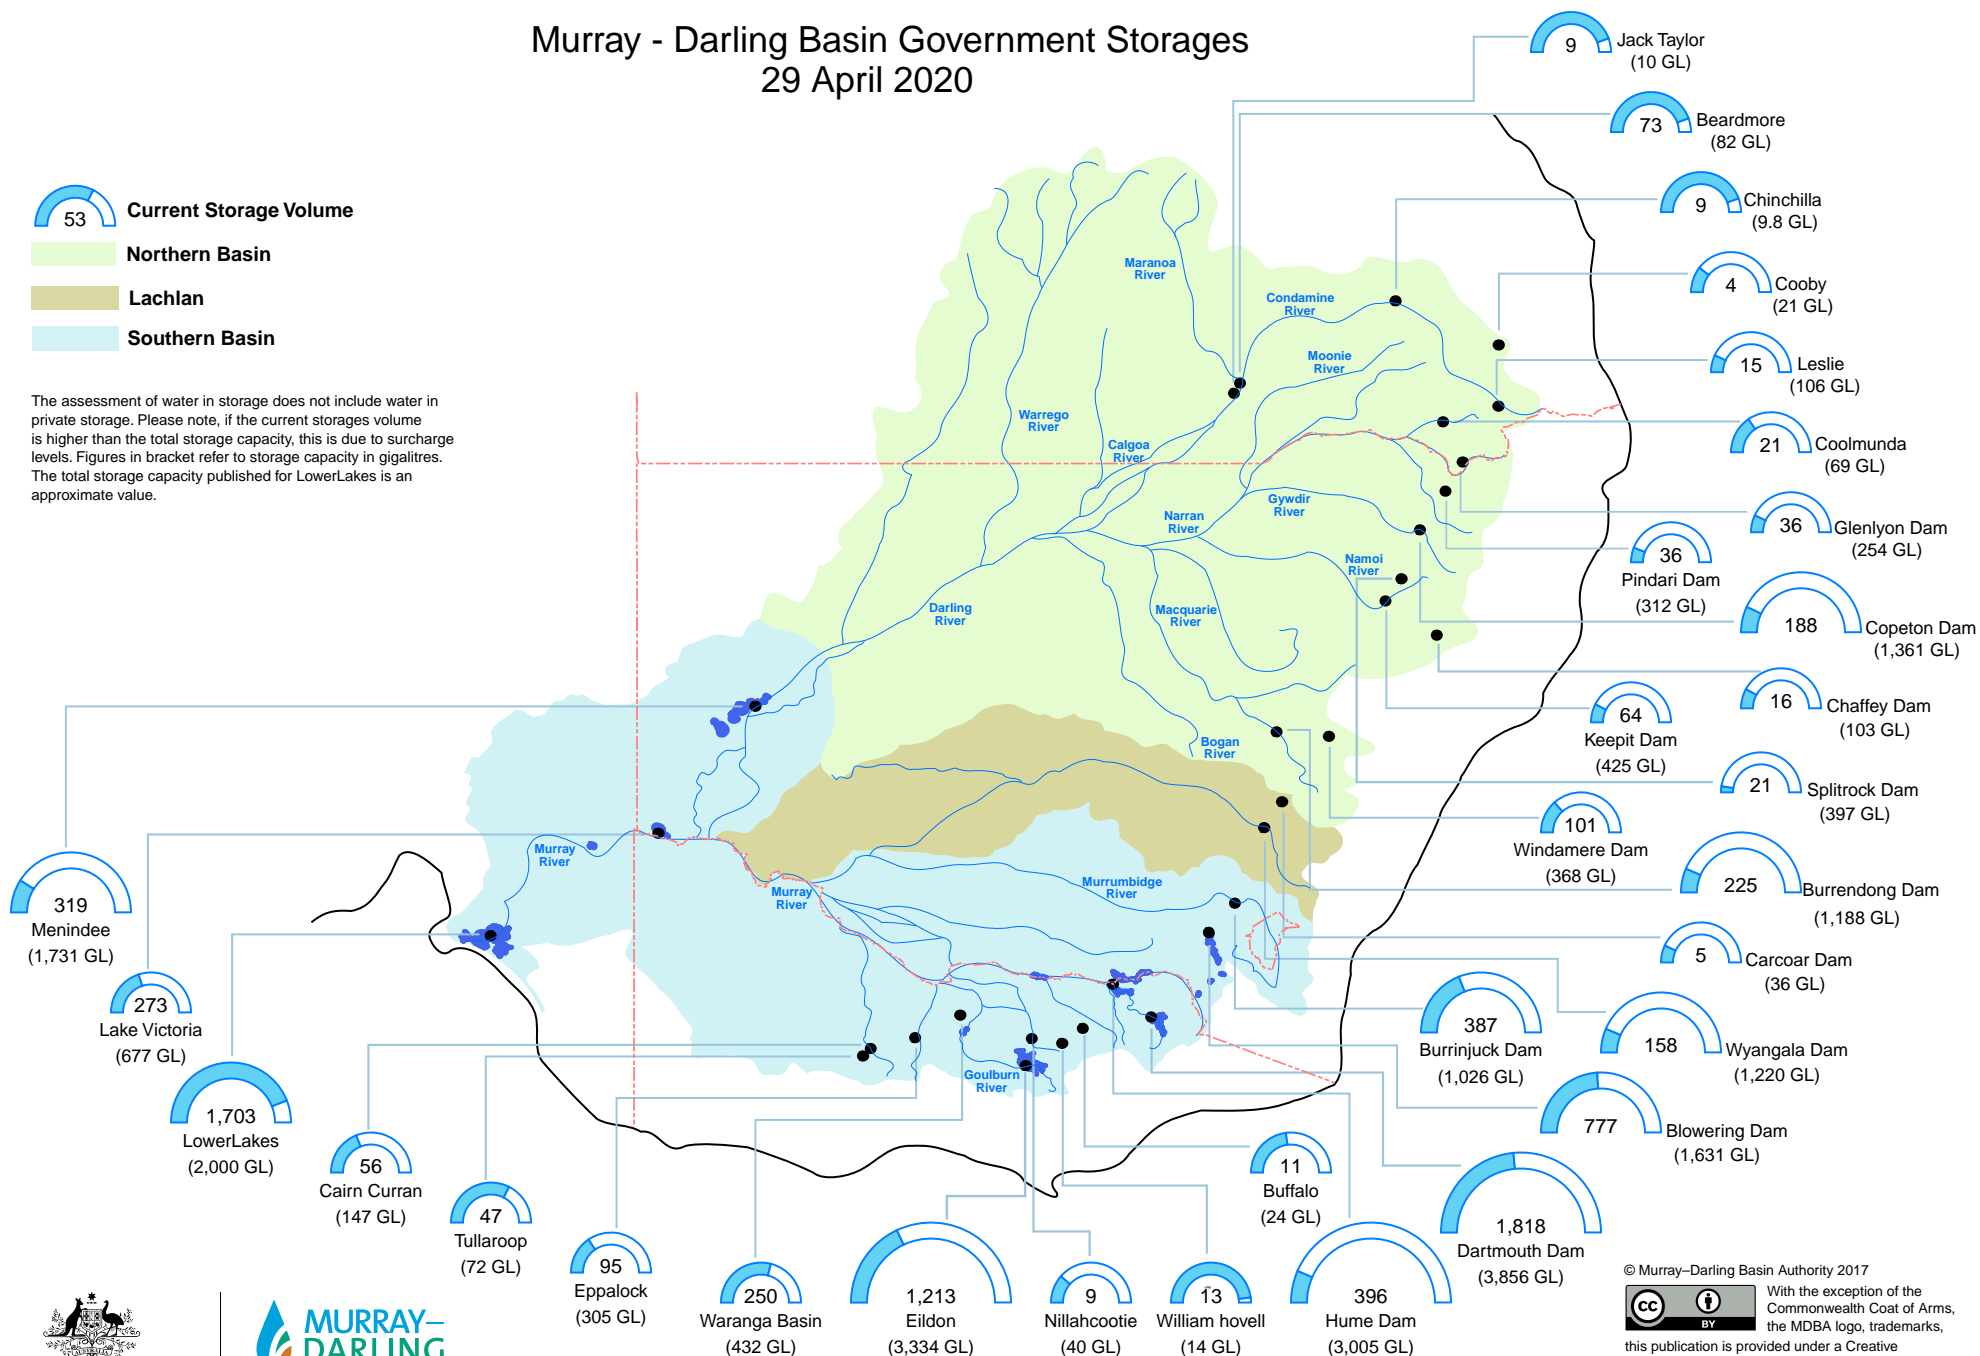

Murray - Darling Basin Government Storages

29 April 2020

The assessment of water in storage does not include water in private storage. Please note, if the current storages volume is higher than the total storage capacity, this is due to surcharge levels. Figures in bracket refer to storage capacity in gigalitres. The total storage capacity published for LowerLakes is an approximate value.

© Murray-Darling Basin Authority 2017

With the exception of the Commonwealth Coat of Arms, the MDBA logo, trademarks, this publication is provided under a Creative Commons Attribution 4.0 licence. (<https://creativecommons.org/licenses/by/4.0>)