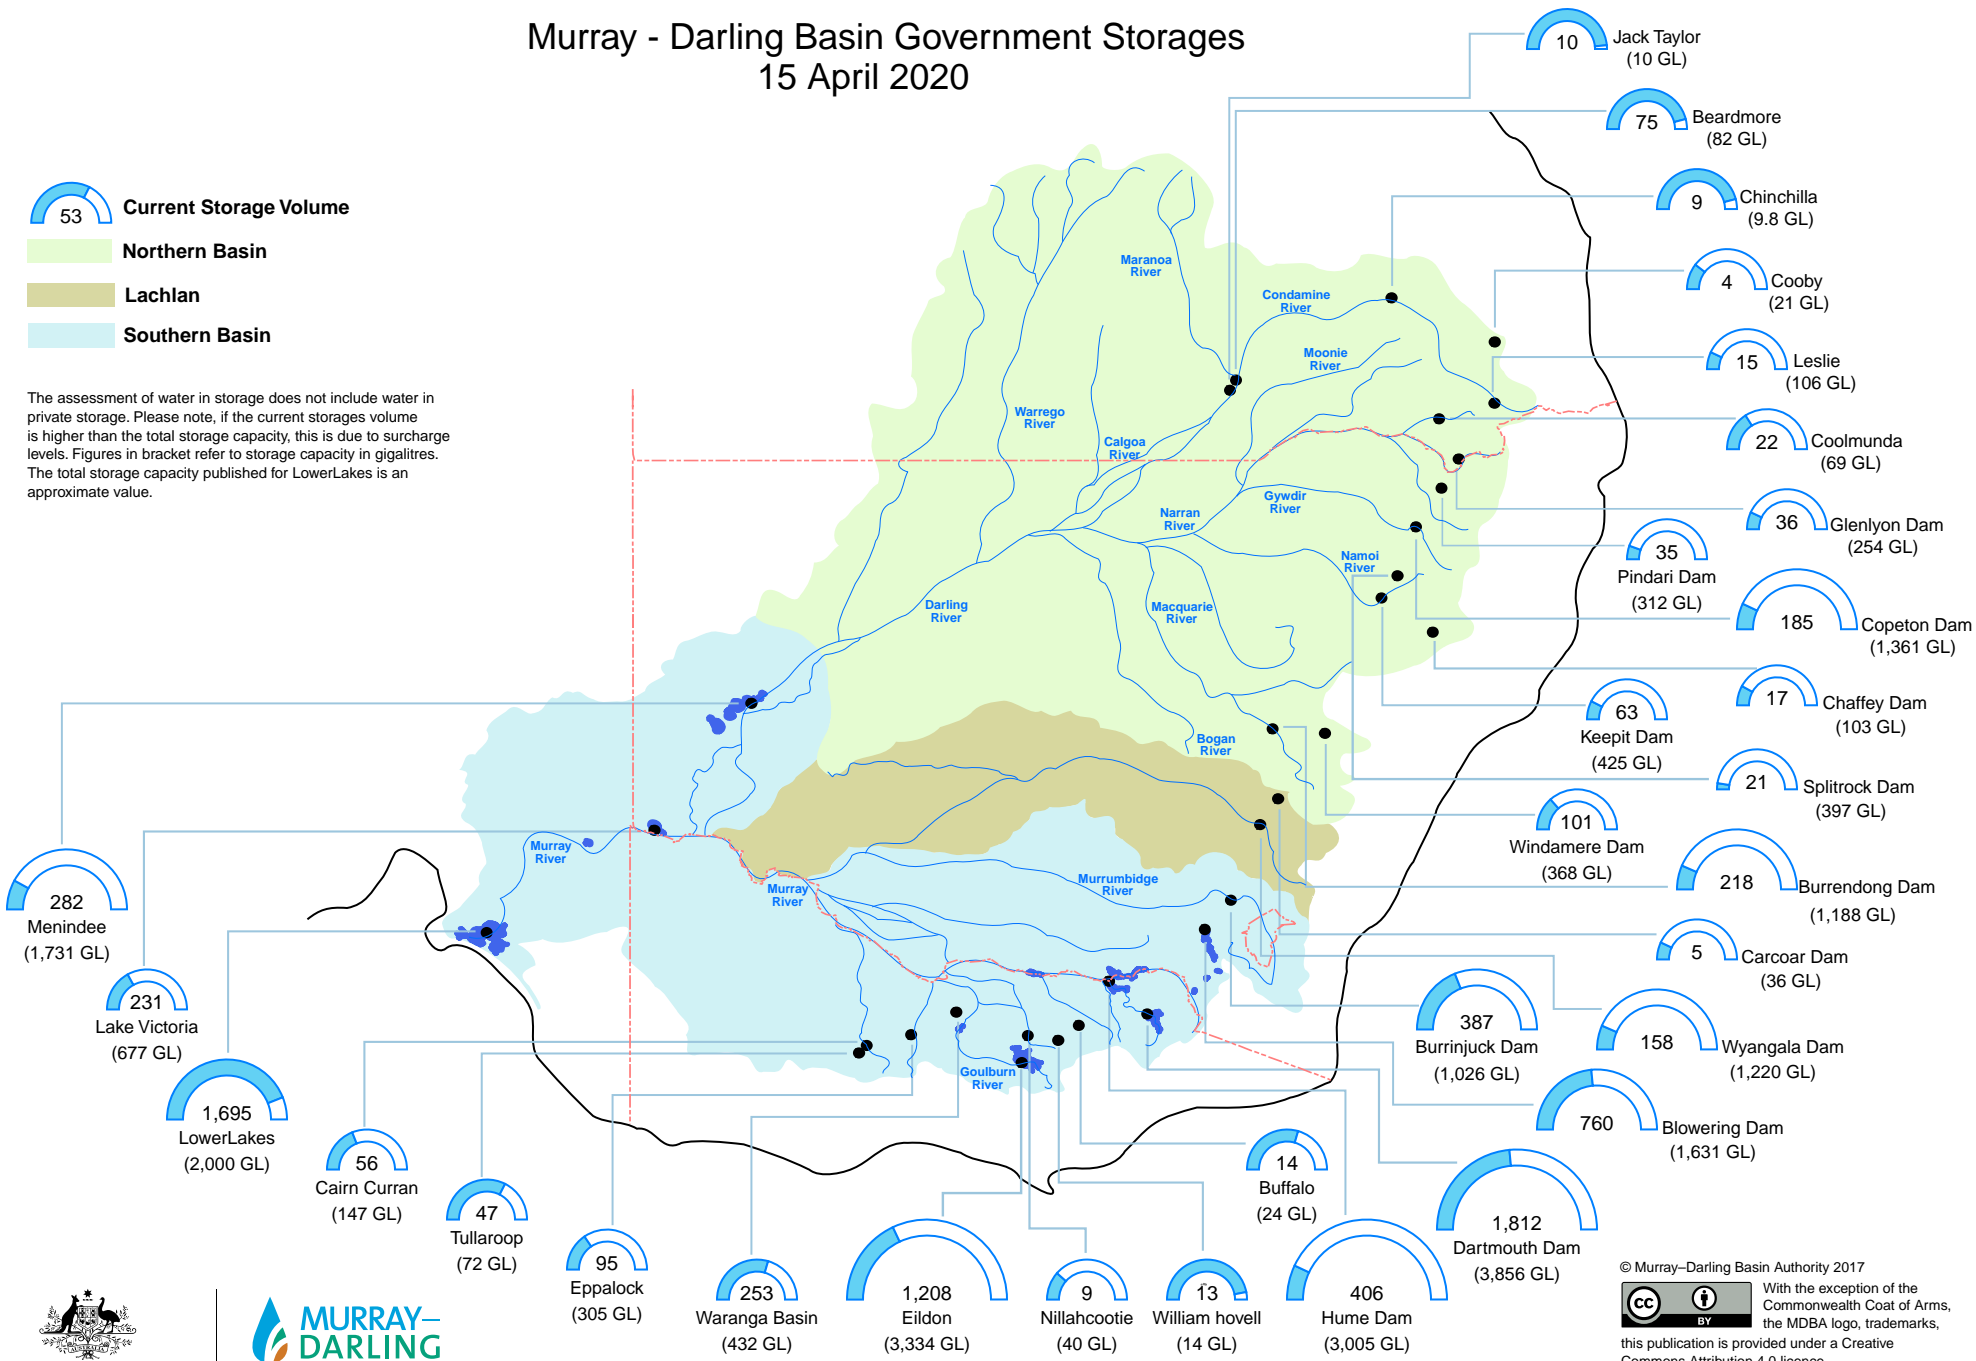

# Murray - Darling Basin Government Storages

## 15 April 2020

The assessment of water in storage does not include water in private storage. Please note, if the current storages volume is higher than the total storage capacity, this is due to surcharge levels. Figures in bracket refer to storage capacity in gigalitres. The total storage capacity published for LowerLakes is an approximate value.

© Murray-Darling Basin Authority 2017  
 With the exception of the Commonwealth Coat of Arms, the MDBA logo, trademarks, this publication is provided under a Creative Commons Attribution 4.0 licence.  
<https://creativecommons.org/licenses/by/4.0>