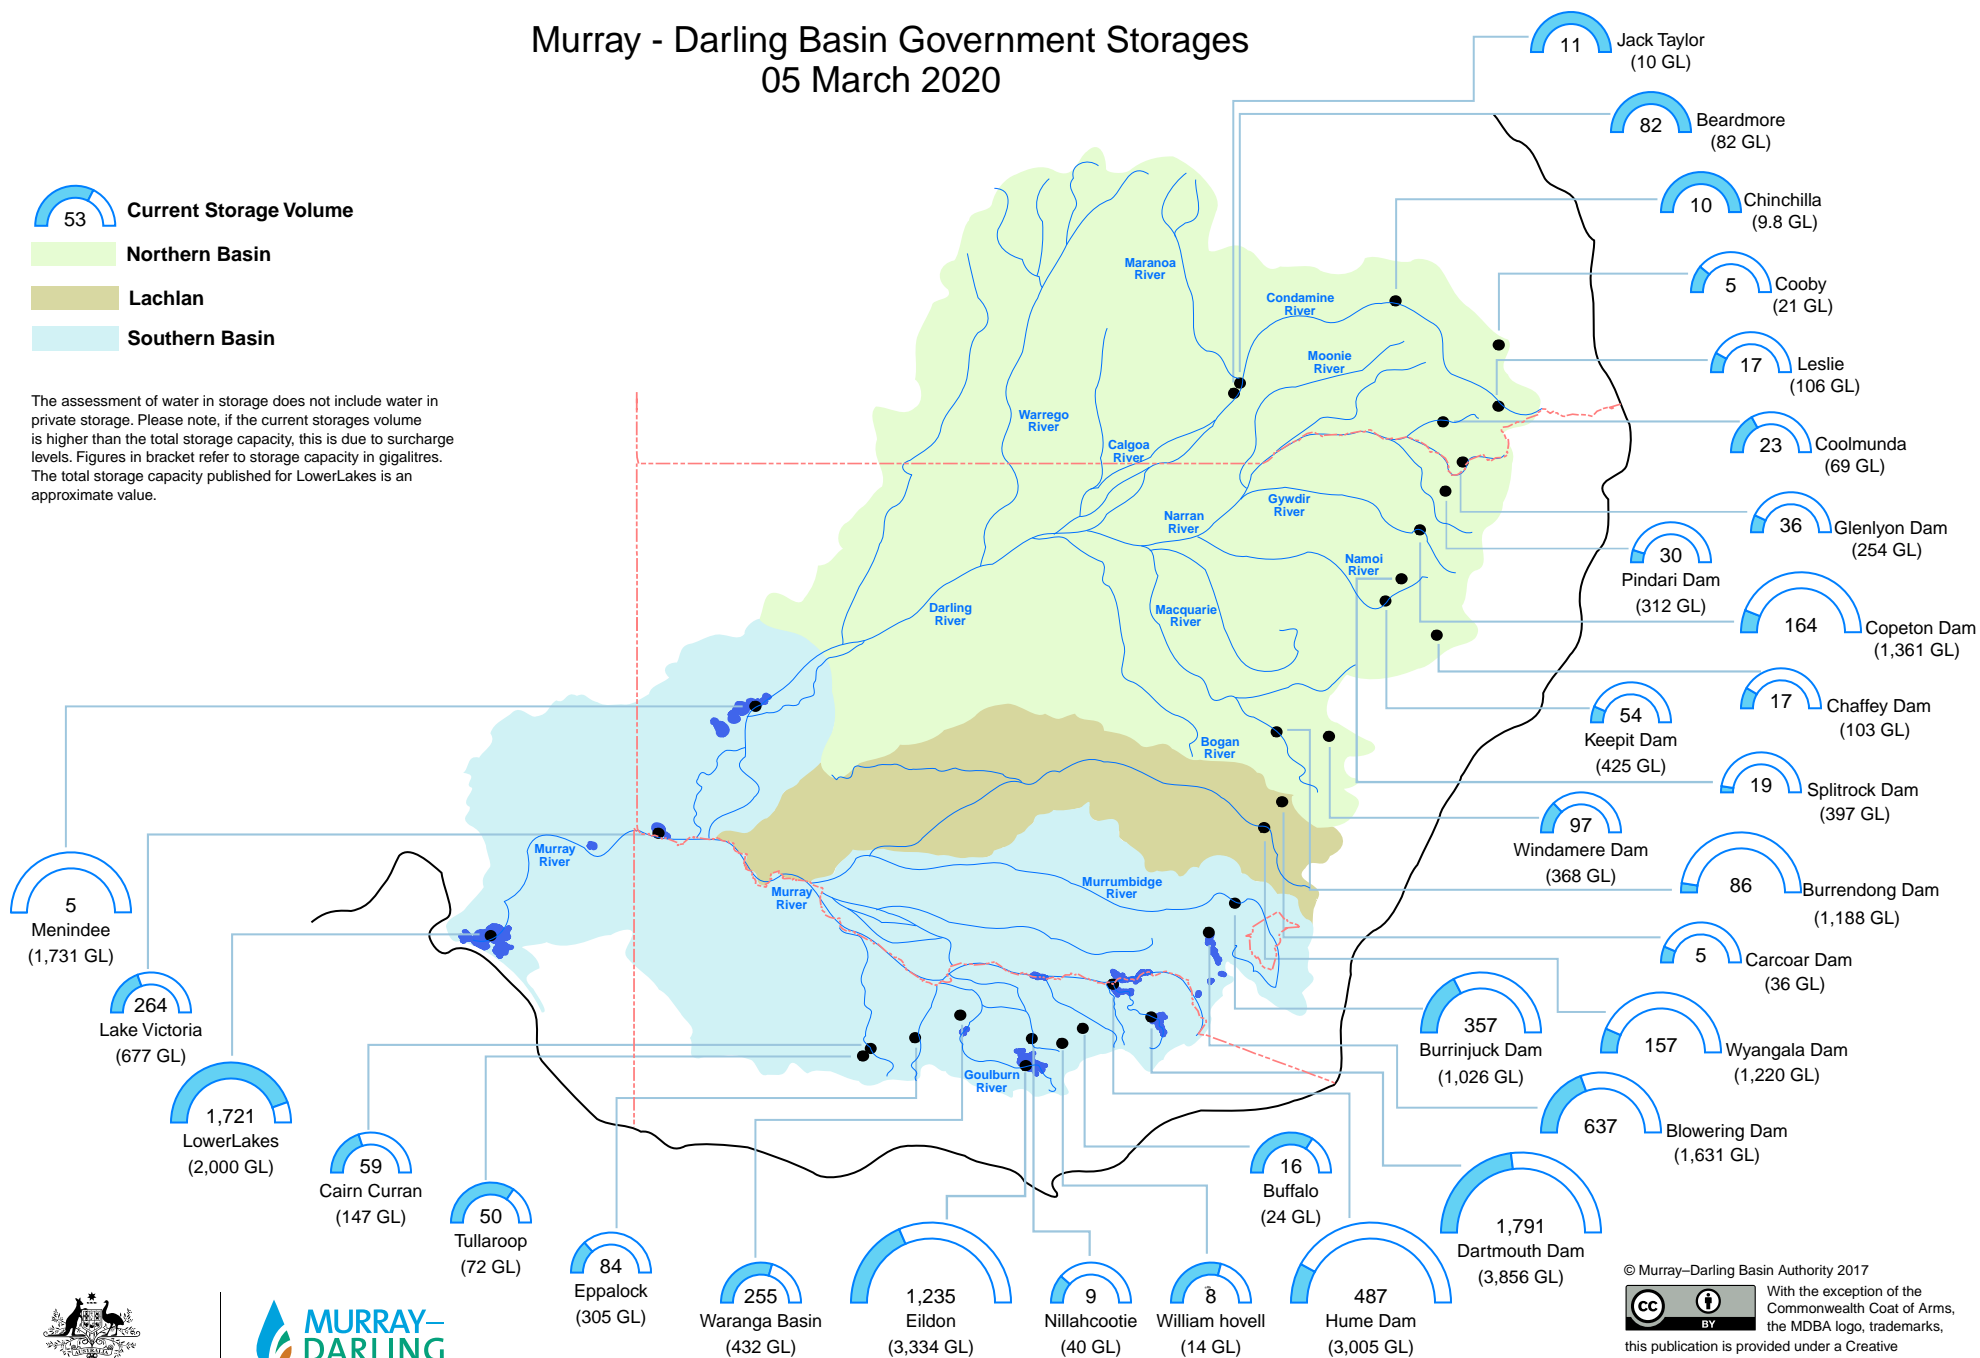

# Murray - Darling Basin Government Storages

## 05 March 2020

 **Current Storage Volume**

 **Northern Basin**

 **Lachlan**

 **Southern Basin**

The assessment of water in storage does not include water in private storage. Please note, if the current storages volume is higher than the total storage capacity, this is due to surcharge levels. Figures in bracket refer to storage capacity in gigalitres. The total storage capacity published for LowerLakes is an approximate value.

© Murray-Darling Basin Authority 2017  
 With the exception of the Commonwealth Coat of Arms, the MDBA logo, trademarks, this publication is provided under a Creative Commons Attribution 4.0 licence.  
<https://creativecommons.org/licenses/by/4.0>