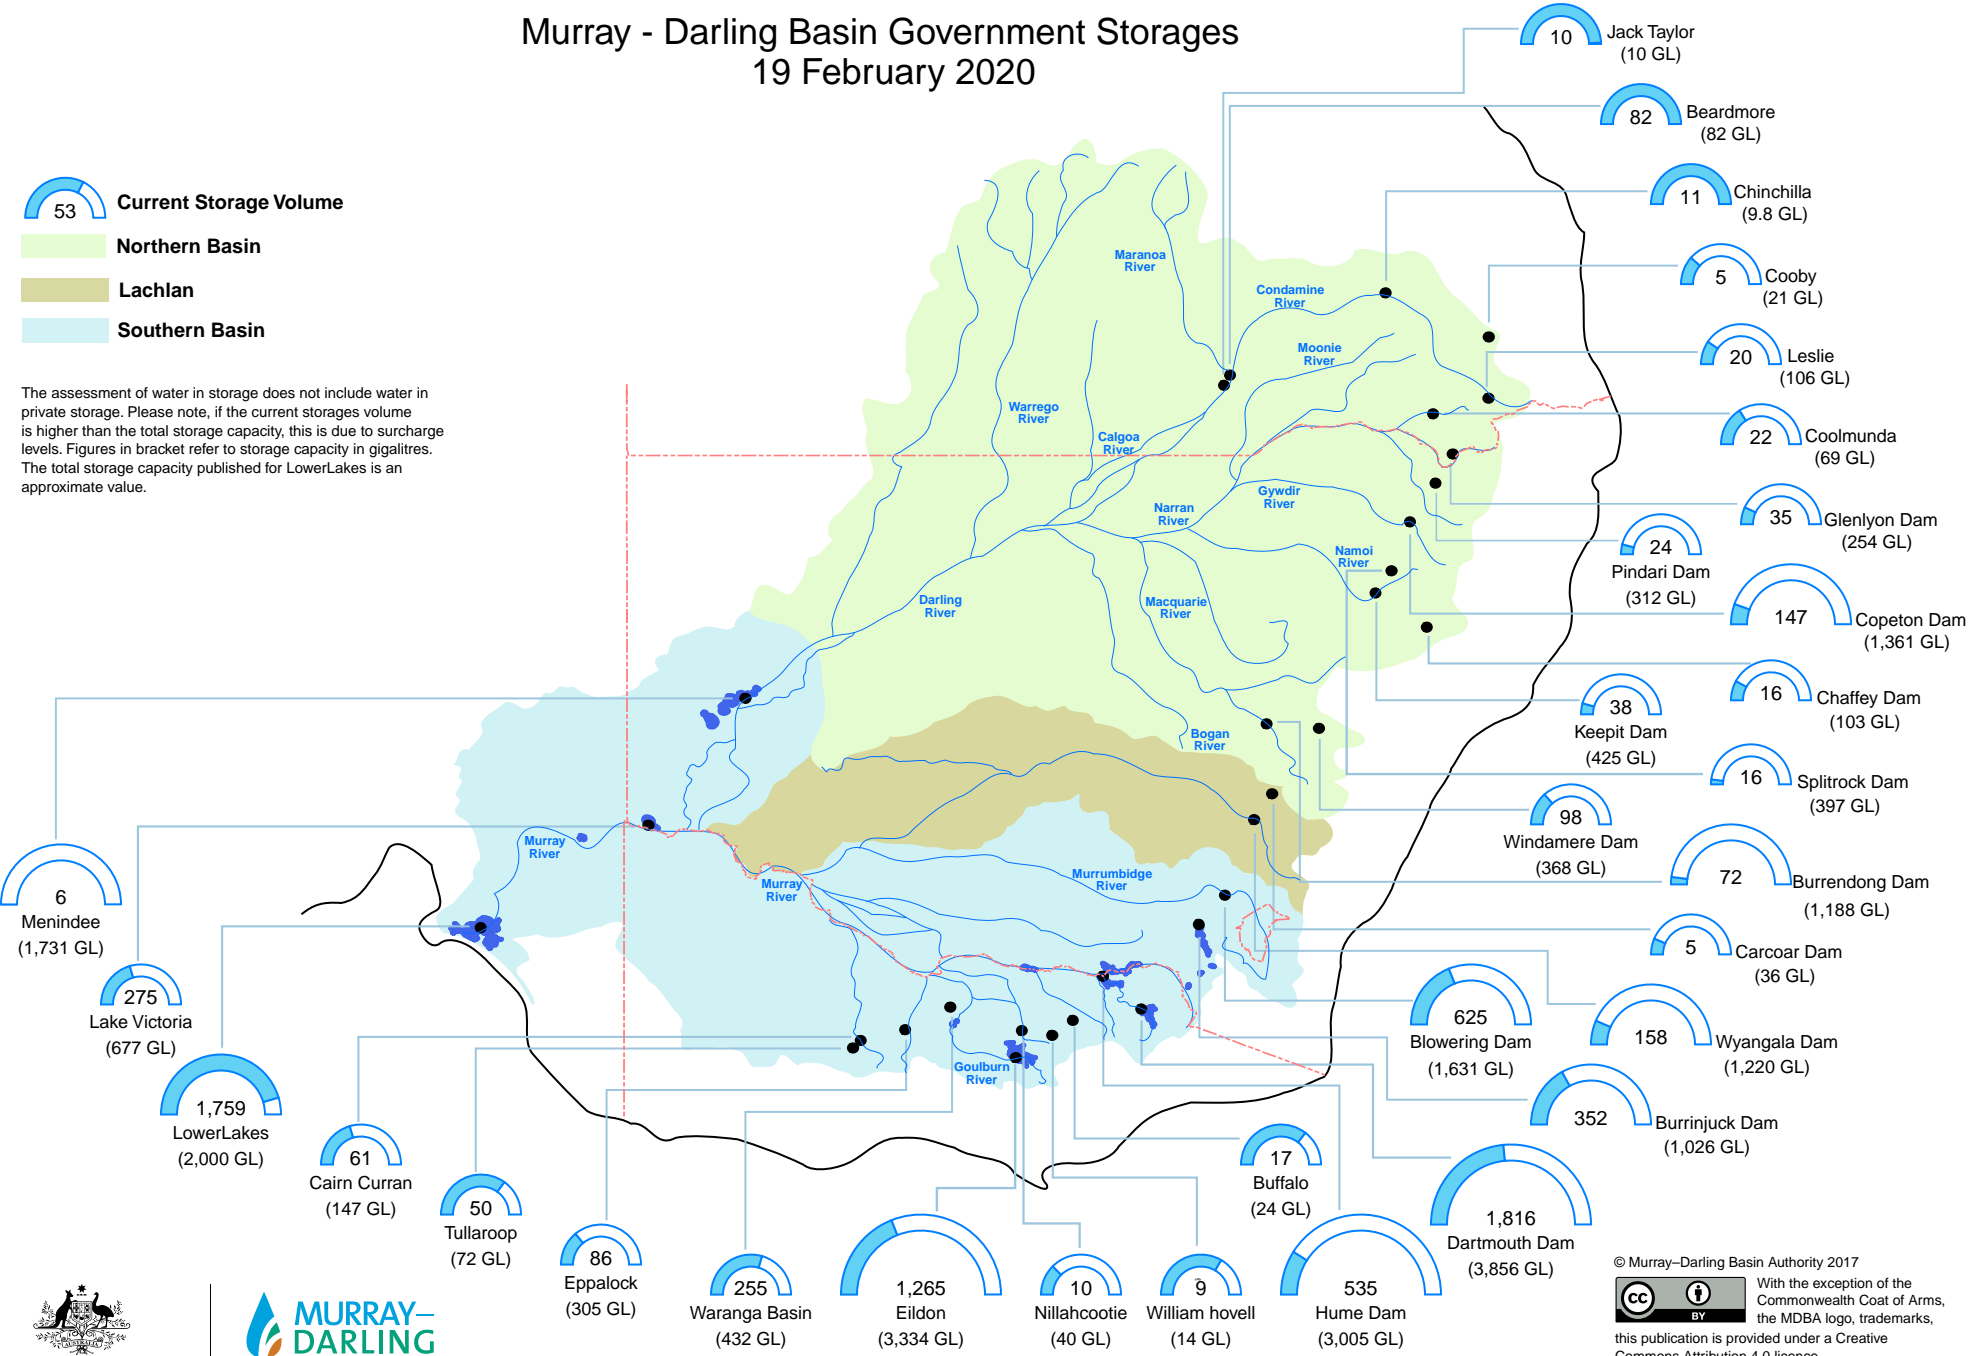

# Murray - Darling Basin Government Storages

## 19 February 2020

The assessment of water in storage does not include water in private storage. Please note, if the current storages volume is higher than the total storage capacity, this is due to surcharge levels. Figures in bracket refer to storage capacity in gigalitres. The total storage capacity published for LowerLakes is an approximate value.

© Murray-Darling Basin Authority 2017

With the exception of the Commonwealth Coat of Arms, the MDBA logo, trademarks, this publication is provided under a Creative Commons Attribution 4.0 licence. (<https://creativecommons.org/licenses/by/4.0>)