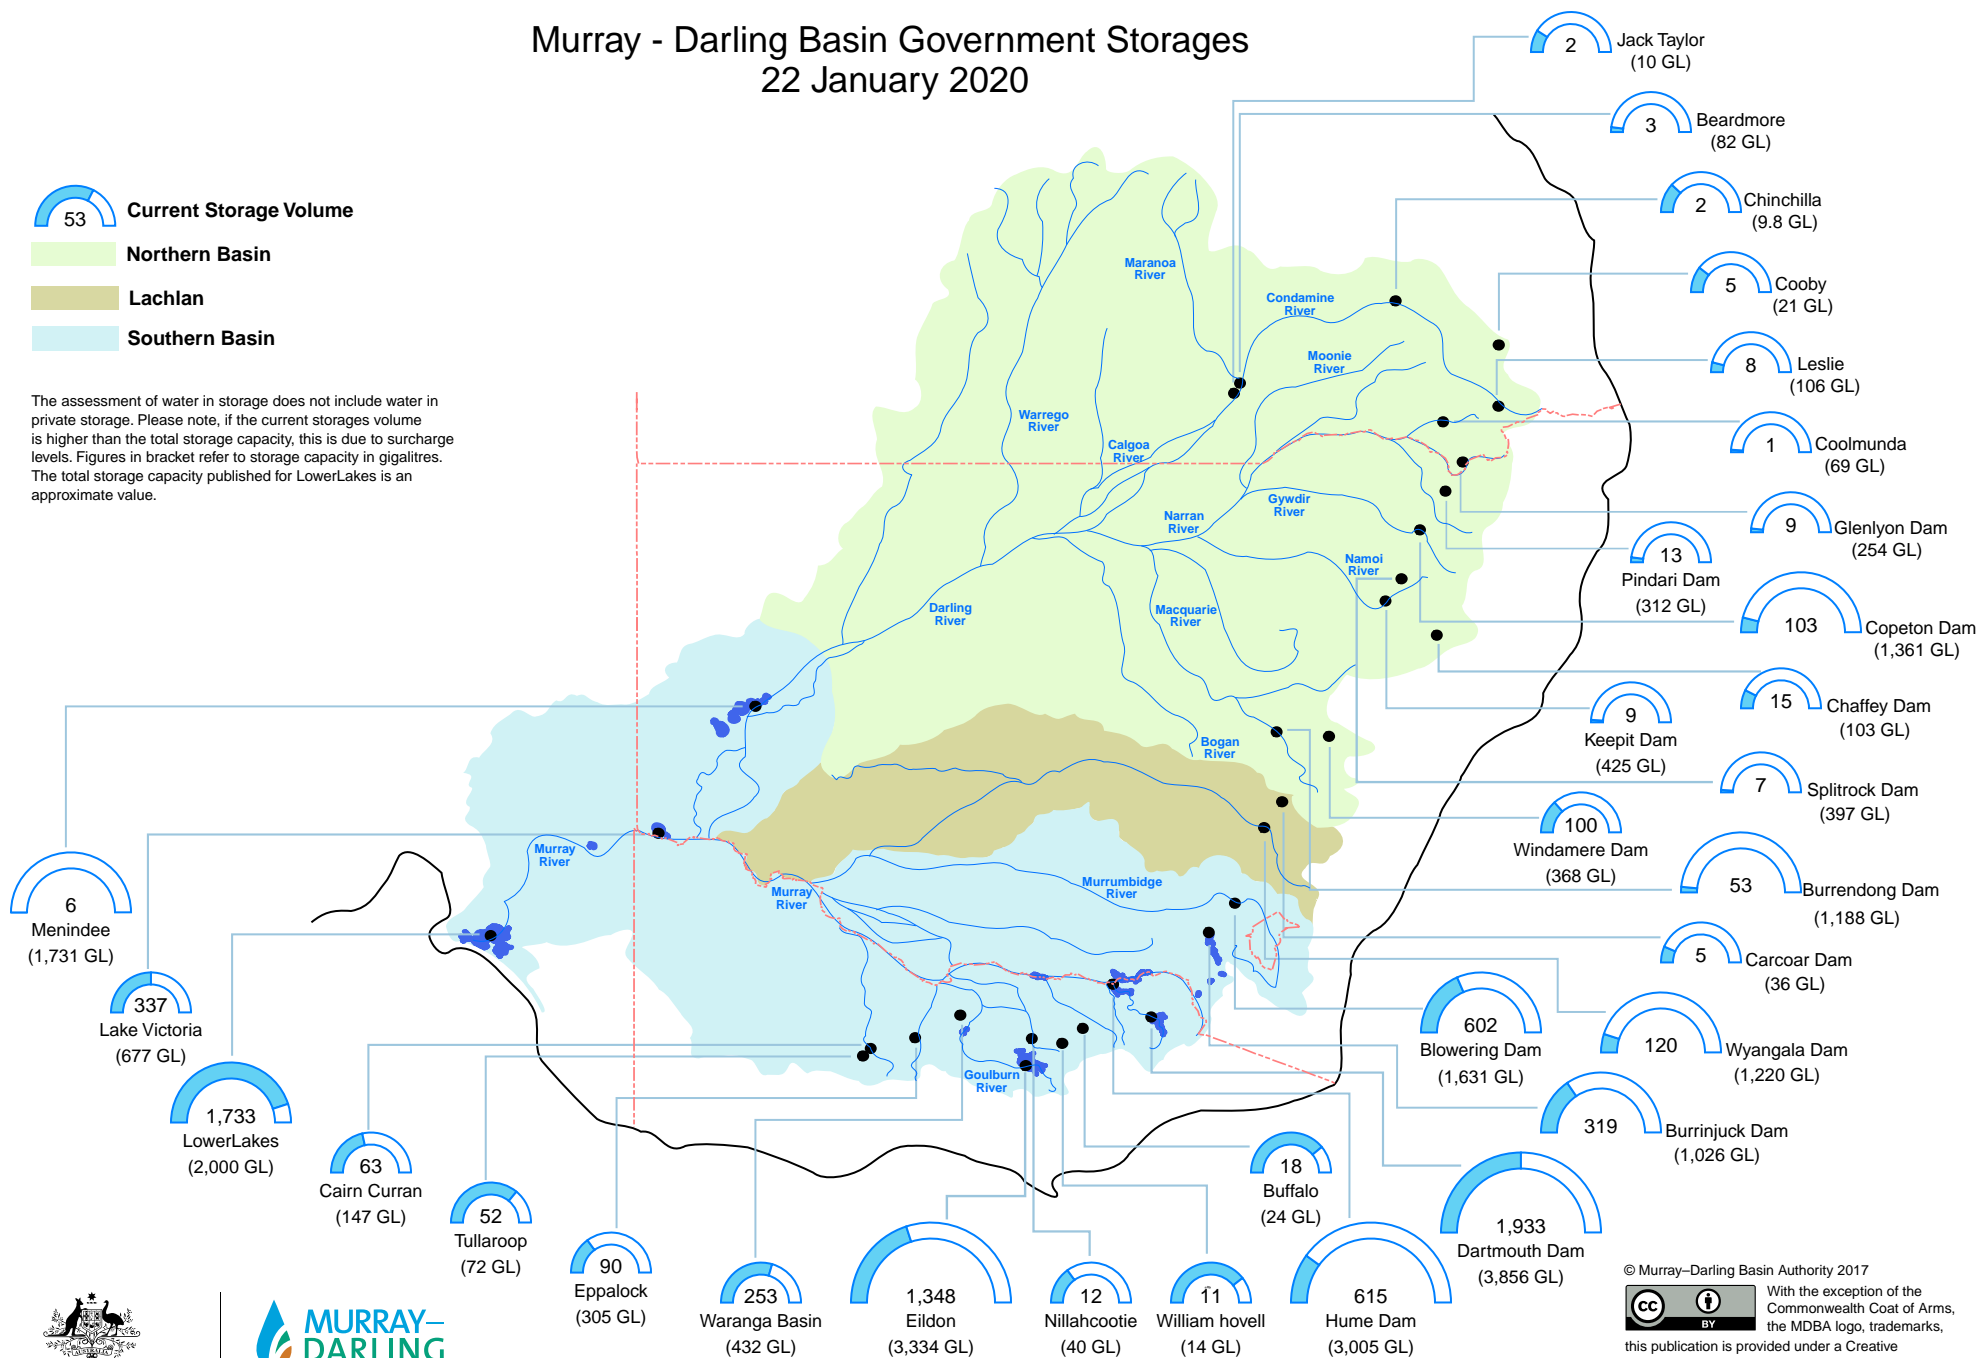

# Murray - Darling Basin Government Storages

## 22 January 2020

The assessment of water in storage does not include water in private storage. Please note, if the current storages volume is higher than the total storage capacity, this is due to surcharge levels. Figures in bracket refer to storage capacity in gigalitres. The total storage capacity published for LowerLakes is an approximate value.

© Murray-Darling Basin Authority 2017

With the exception of the Commonwealth Coat of Arms, the MDBA logo, trademarks, this publication is provided under a Creative Commons Attribution 4.0 licence. (<https://creativecommons.org/licenses/by/4.0>)