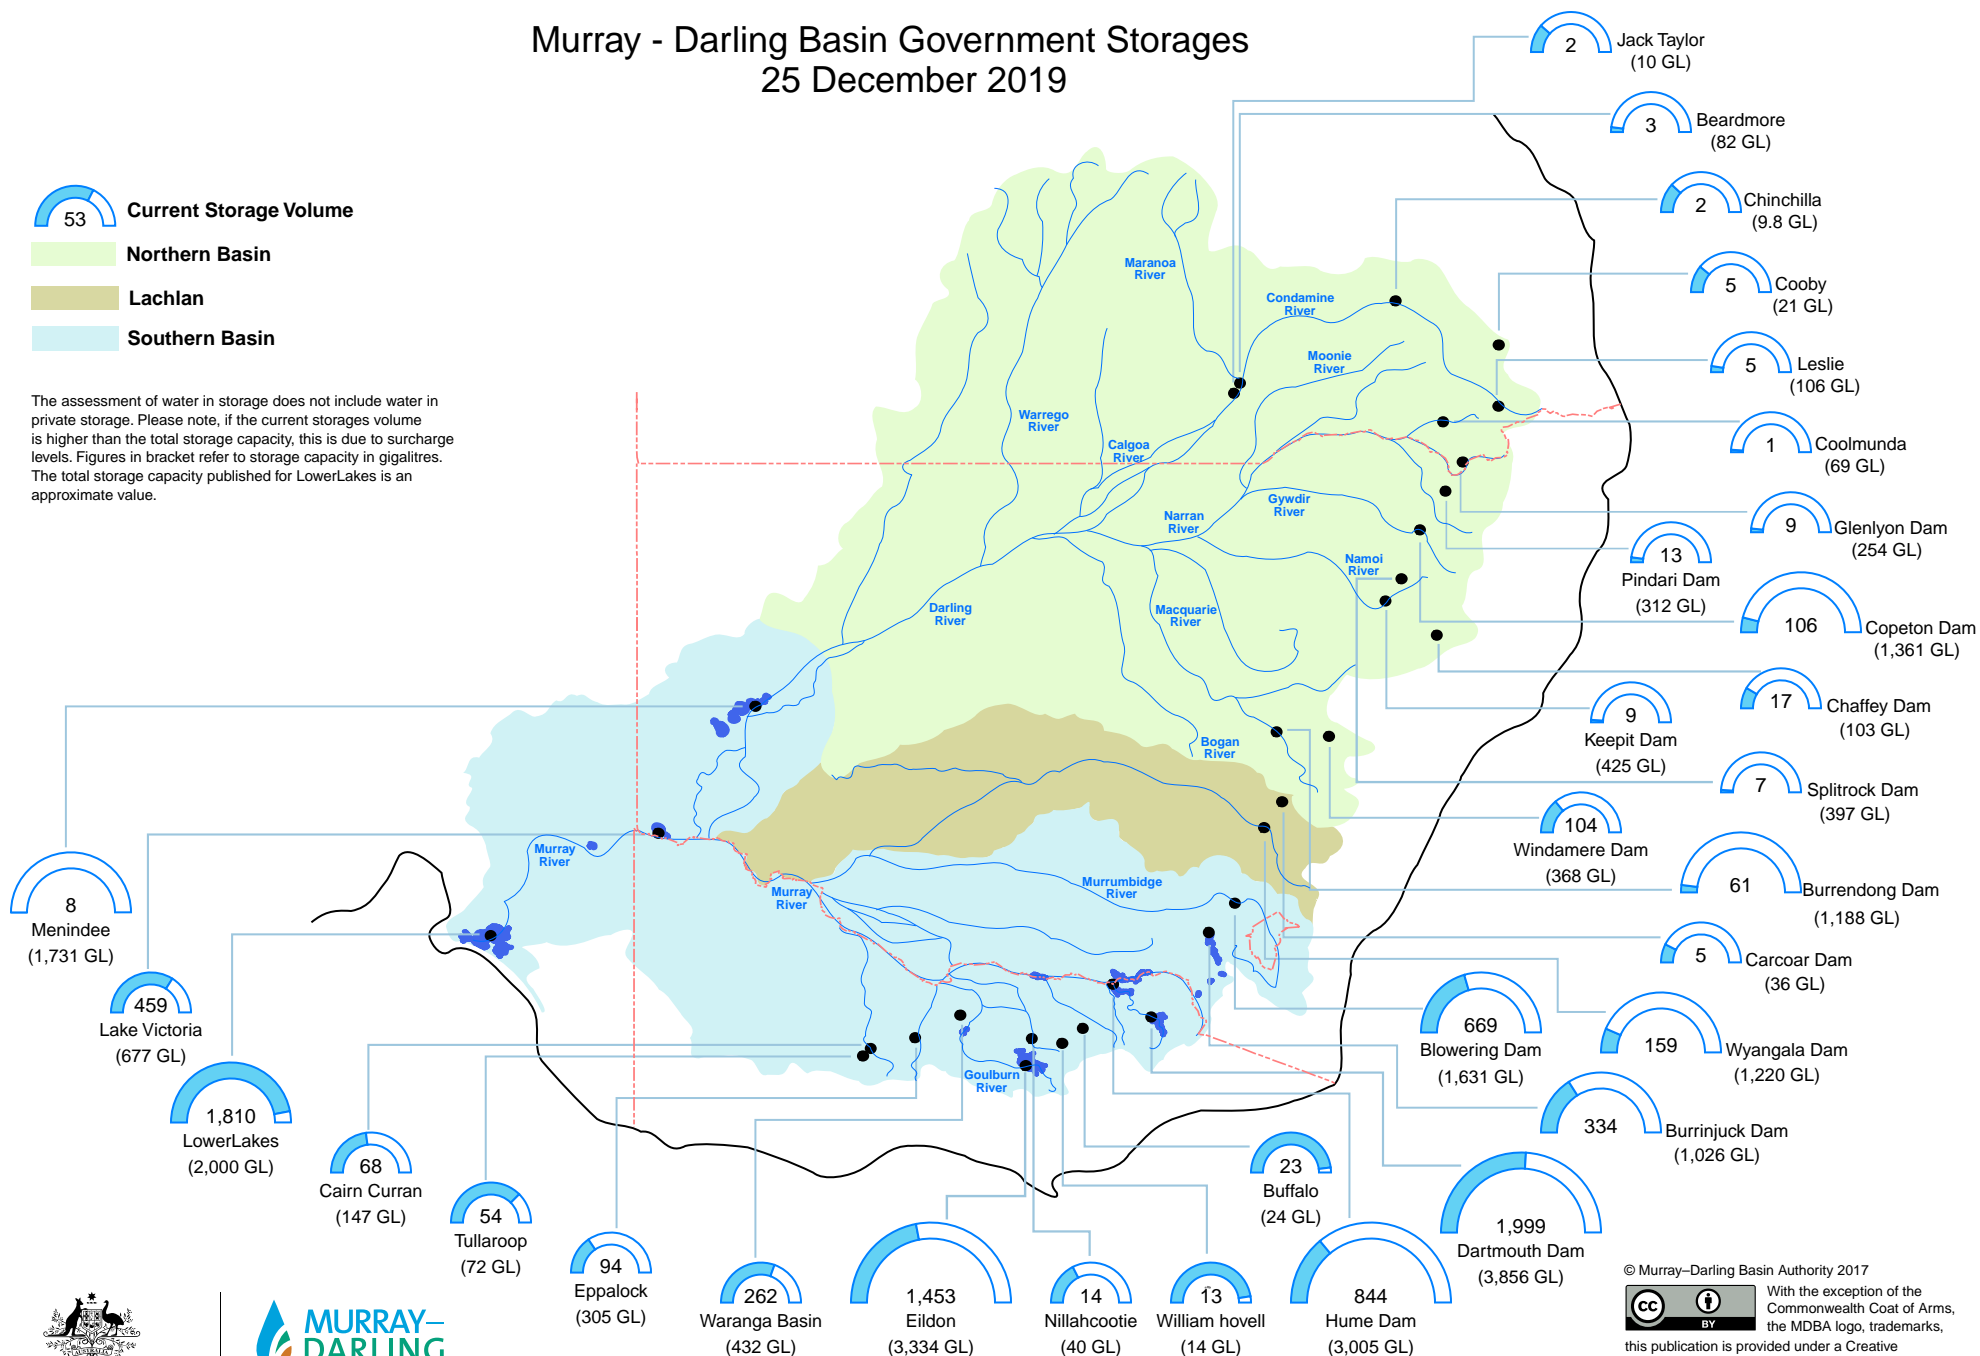

# Murray - Darling Basin Government Storages

## 25 December 2019

The assessment of water in storage does not include water in private storage. Please note, if the current storages volume is higher than the total storage capacity, this is due to surcharge levels. Figures in bracket refer to storage capacity in gigalitres. The total storage capacity published for LowerLakes is an approximate value.

© Murray-Darling Basin Authority 2017

With the exception of the Commonwealth Coat of Arms, the MDBA logo, trademarks, this publication is provided under a Creative Commons Attribution 4.0 licence. (<https://creativecommons.org/licenses/by/4.0>)