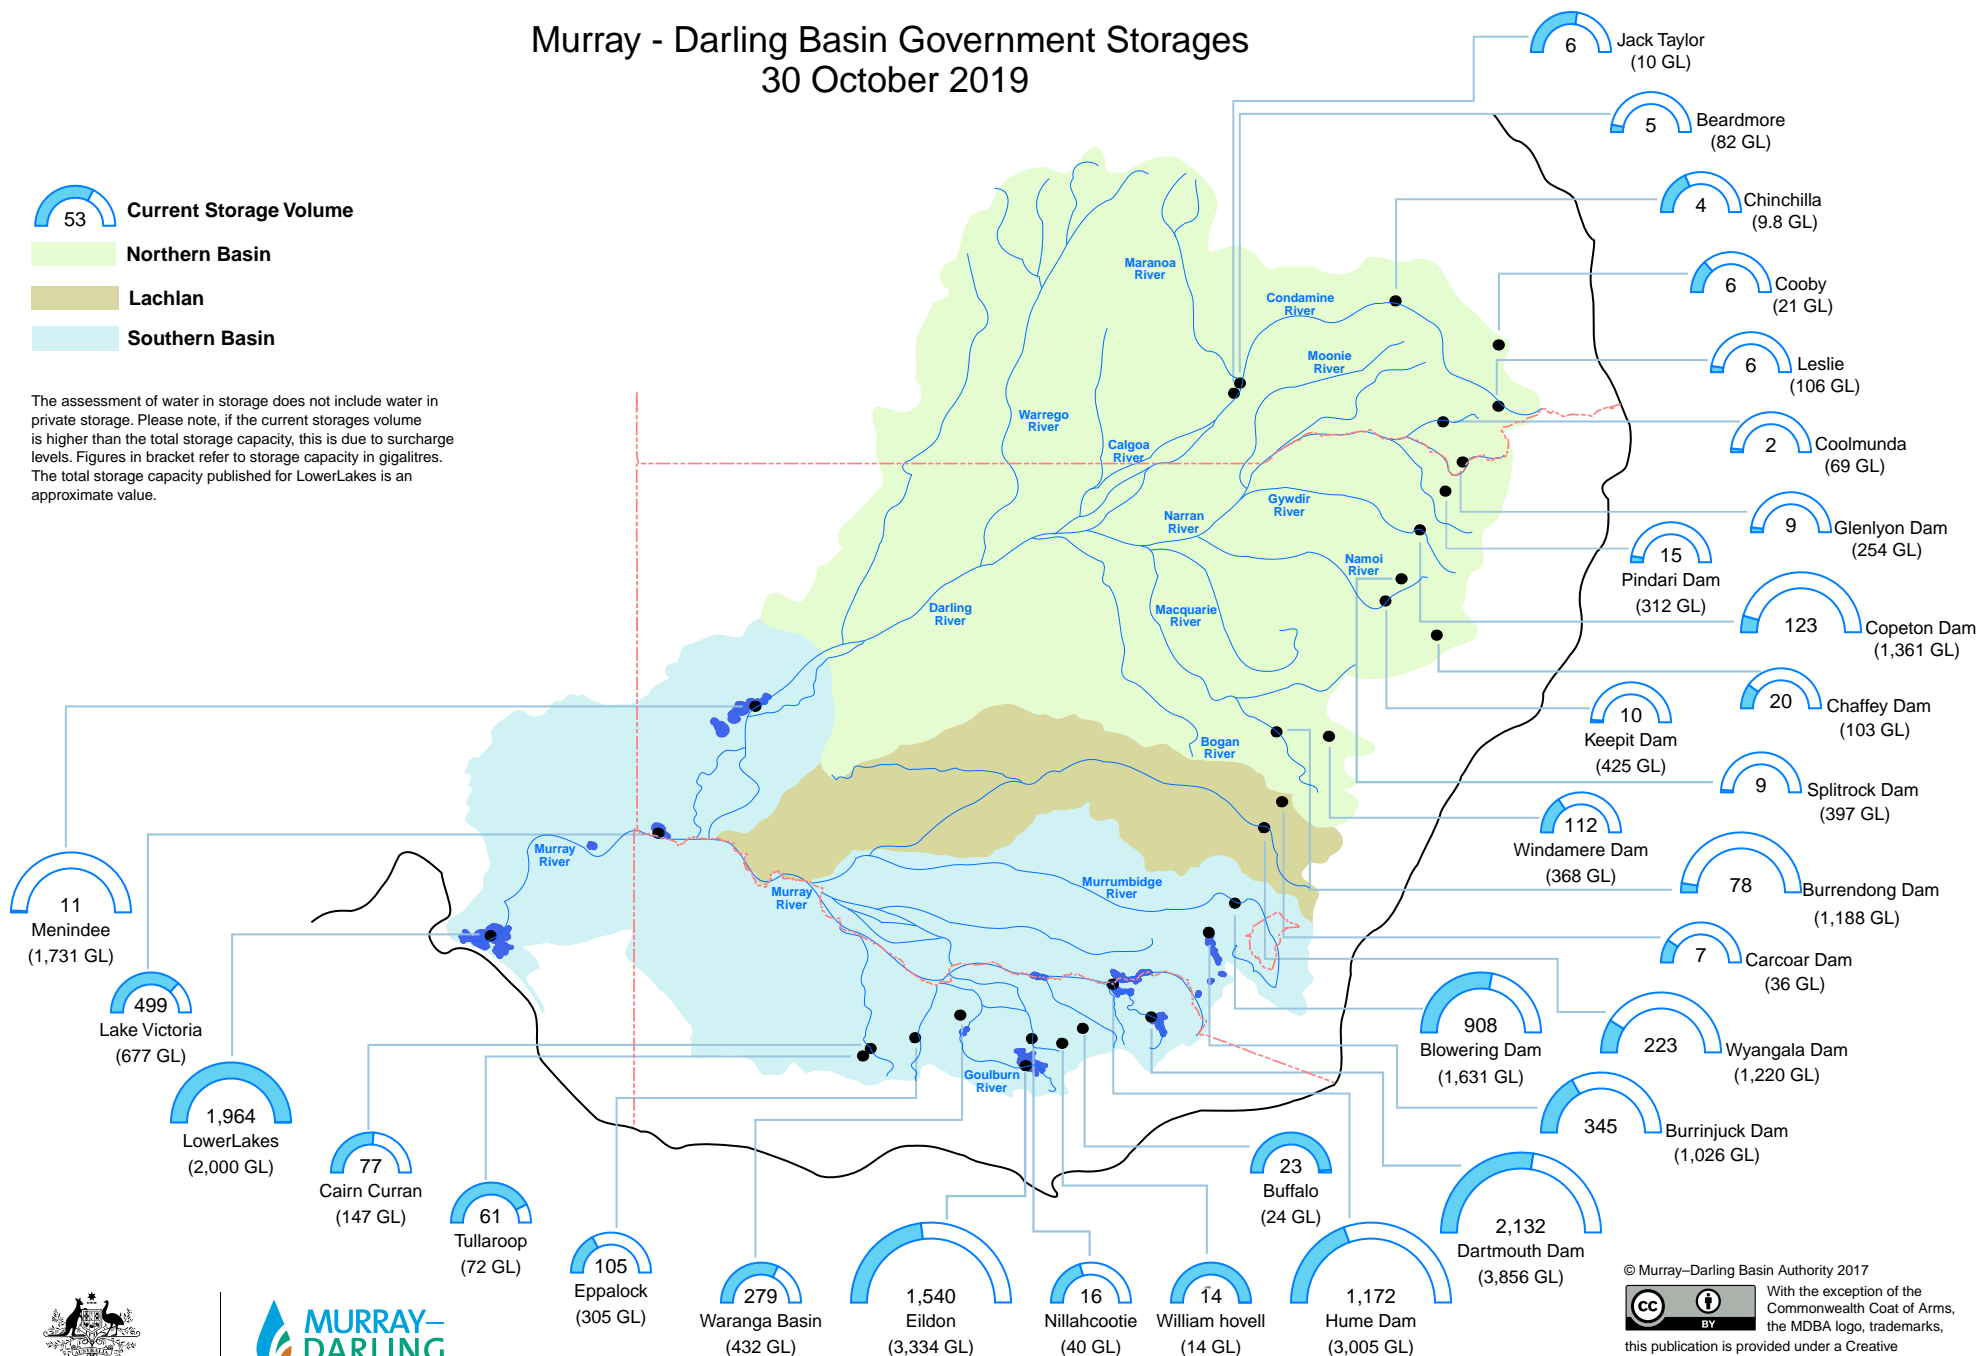

Murray - Darling Basin Government Storages

30 October 2019

 **53** Current Storage Volume

 Northern Basin

 Lachlan

 Southern Basin

The assessment of water in storage does not include water in private storage. Please note, if the current storages volume is higher than the total storage capacity, this is due to surcharge levels. Figures in bracket refer to storage capacity in gigalitres. The total storage capacity published for LowerLakes is an approximate value.

© Murray-Darling Basin Authority 2017
 With the exception of the Commonwealth Coat of Arms, the MDBA logo, trademarks, this publication is provided under a Creative Commons Attribution 4.0 licence.
<https://creativecommons.org/licenses/by/4.0>