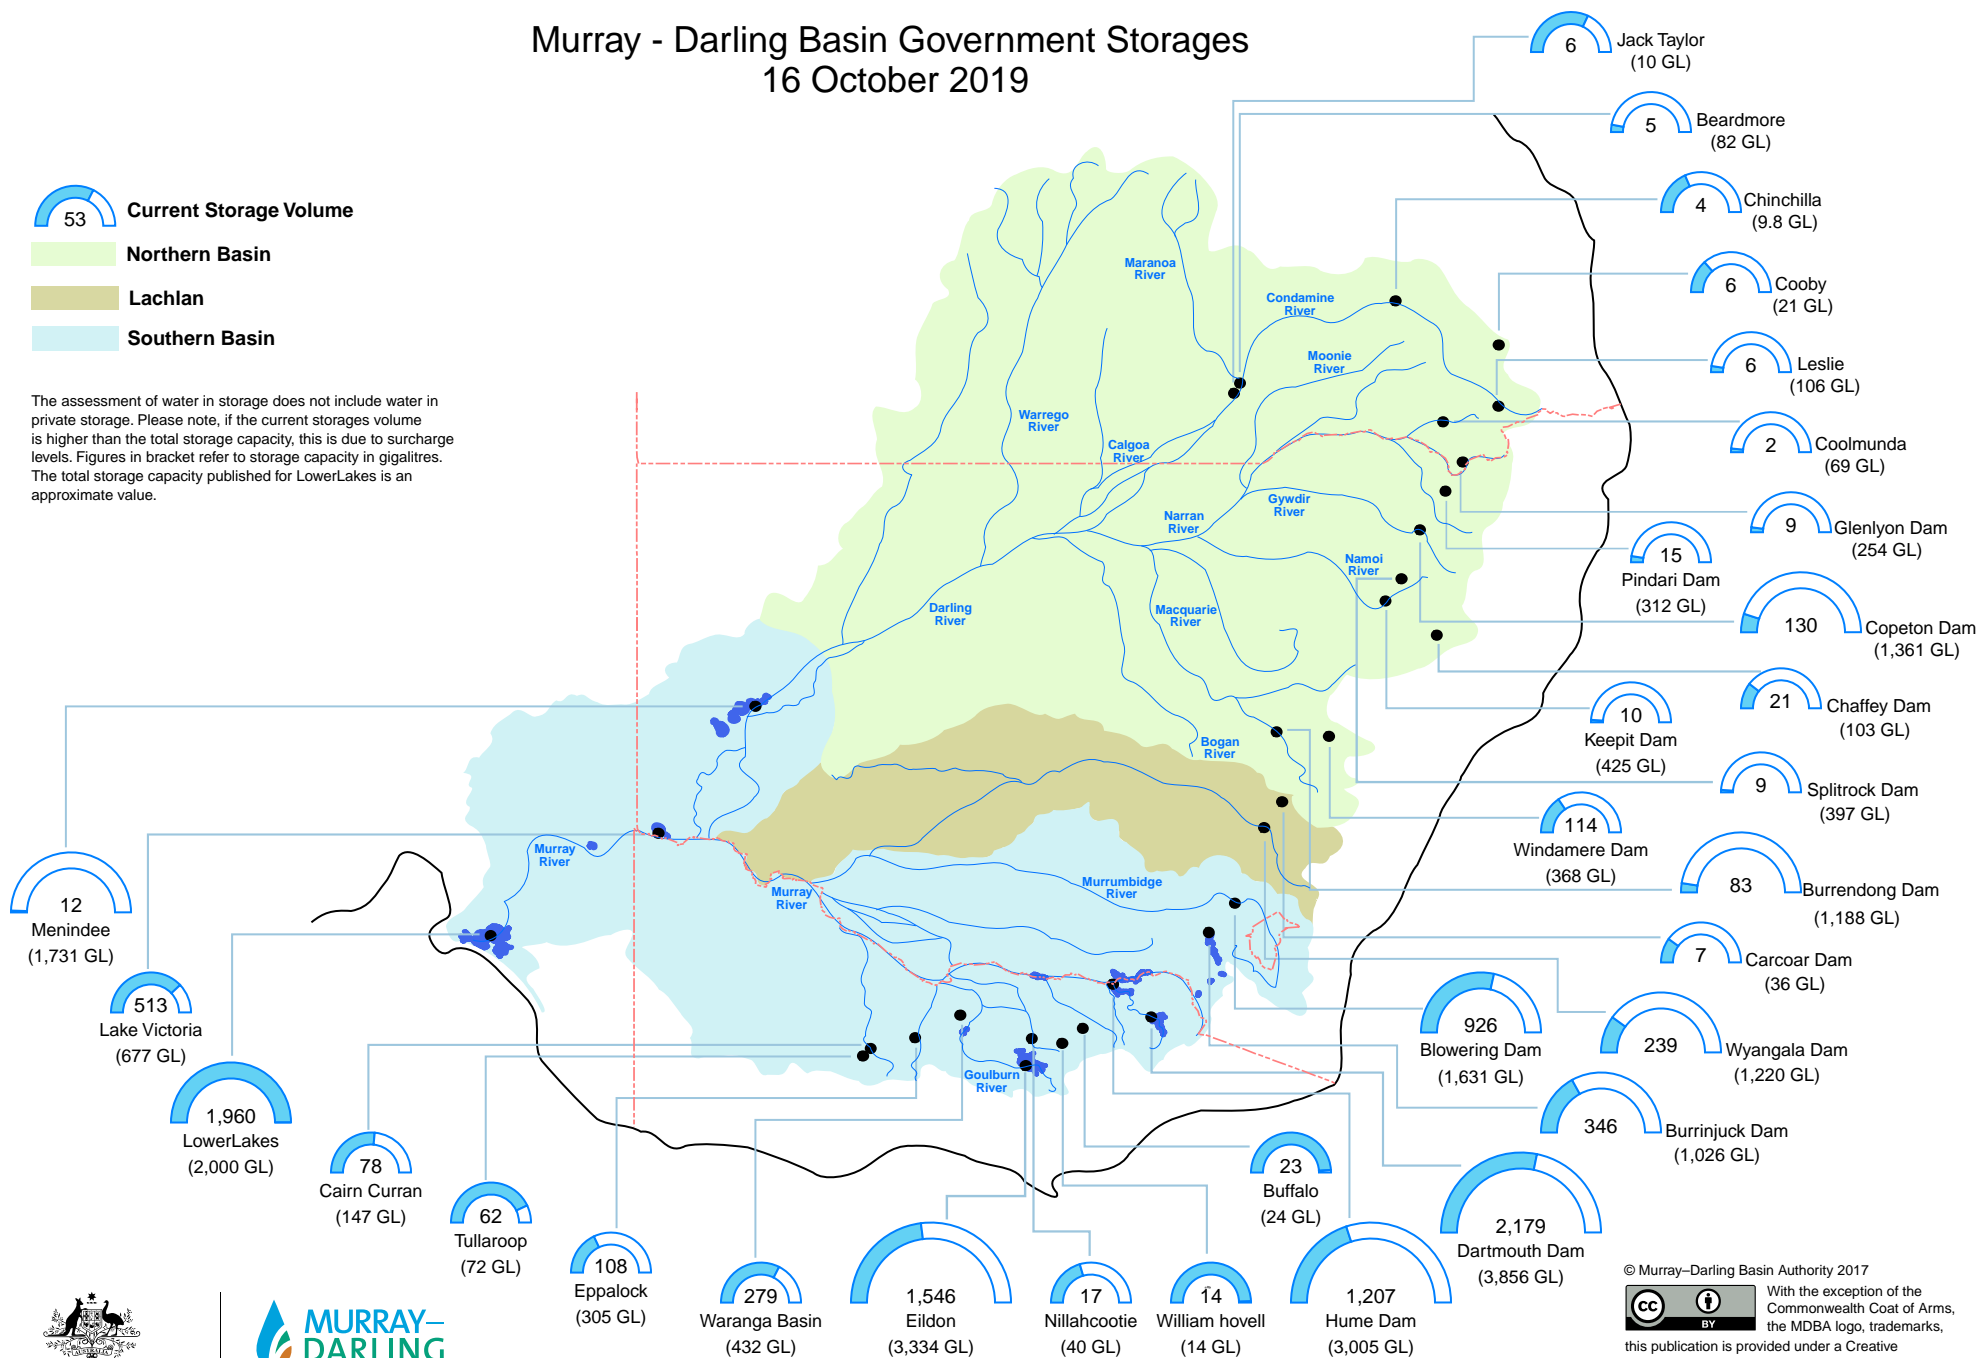

Murray - Darling Basin Government Storages

16 October 2019

 **Current Storage Volume**

 **Northern Basin**

 **Lachlan**

 **Southern Basin**

The assessment of water in storage does not include water in private storage. Please note, if the current storages volume is higher than the total storage capacity, this is due to surcharge levels. Figures in bracket refer to storage capacity in gigalitres. The total storage capacity published for LowerLakes is an approximate value.

© Murray-Darling Basin Authority 2017
 With the exception of the Commonwealth Coat of Arms, the MDBA logo, trademarks, this publication is provided under a Creative Commons Attribution 4.0 licence.
<https://creativecommons.org/licenses/by/4.0>