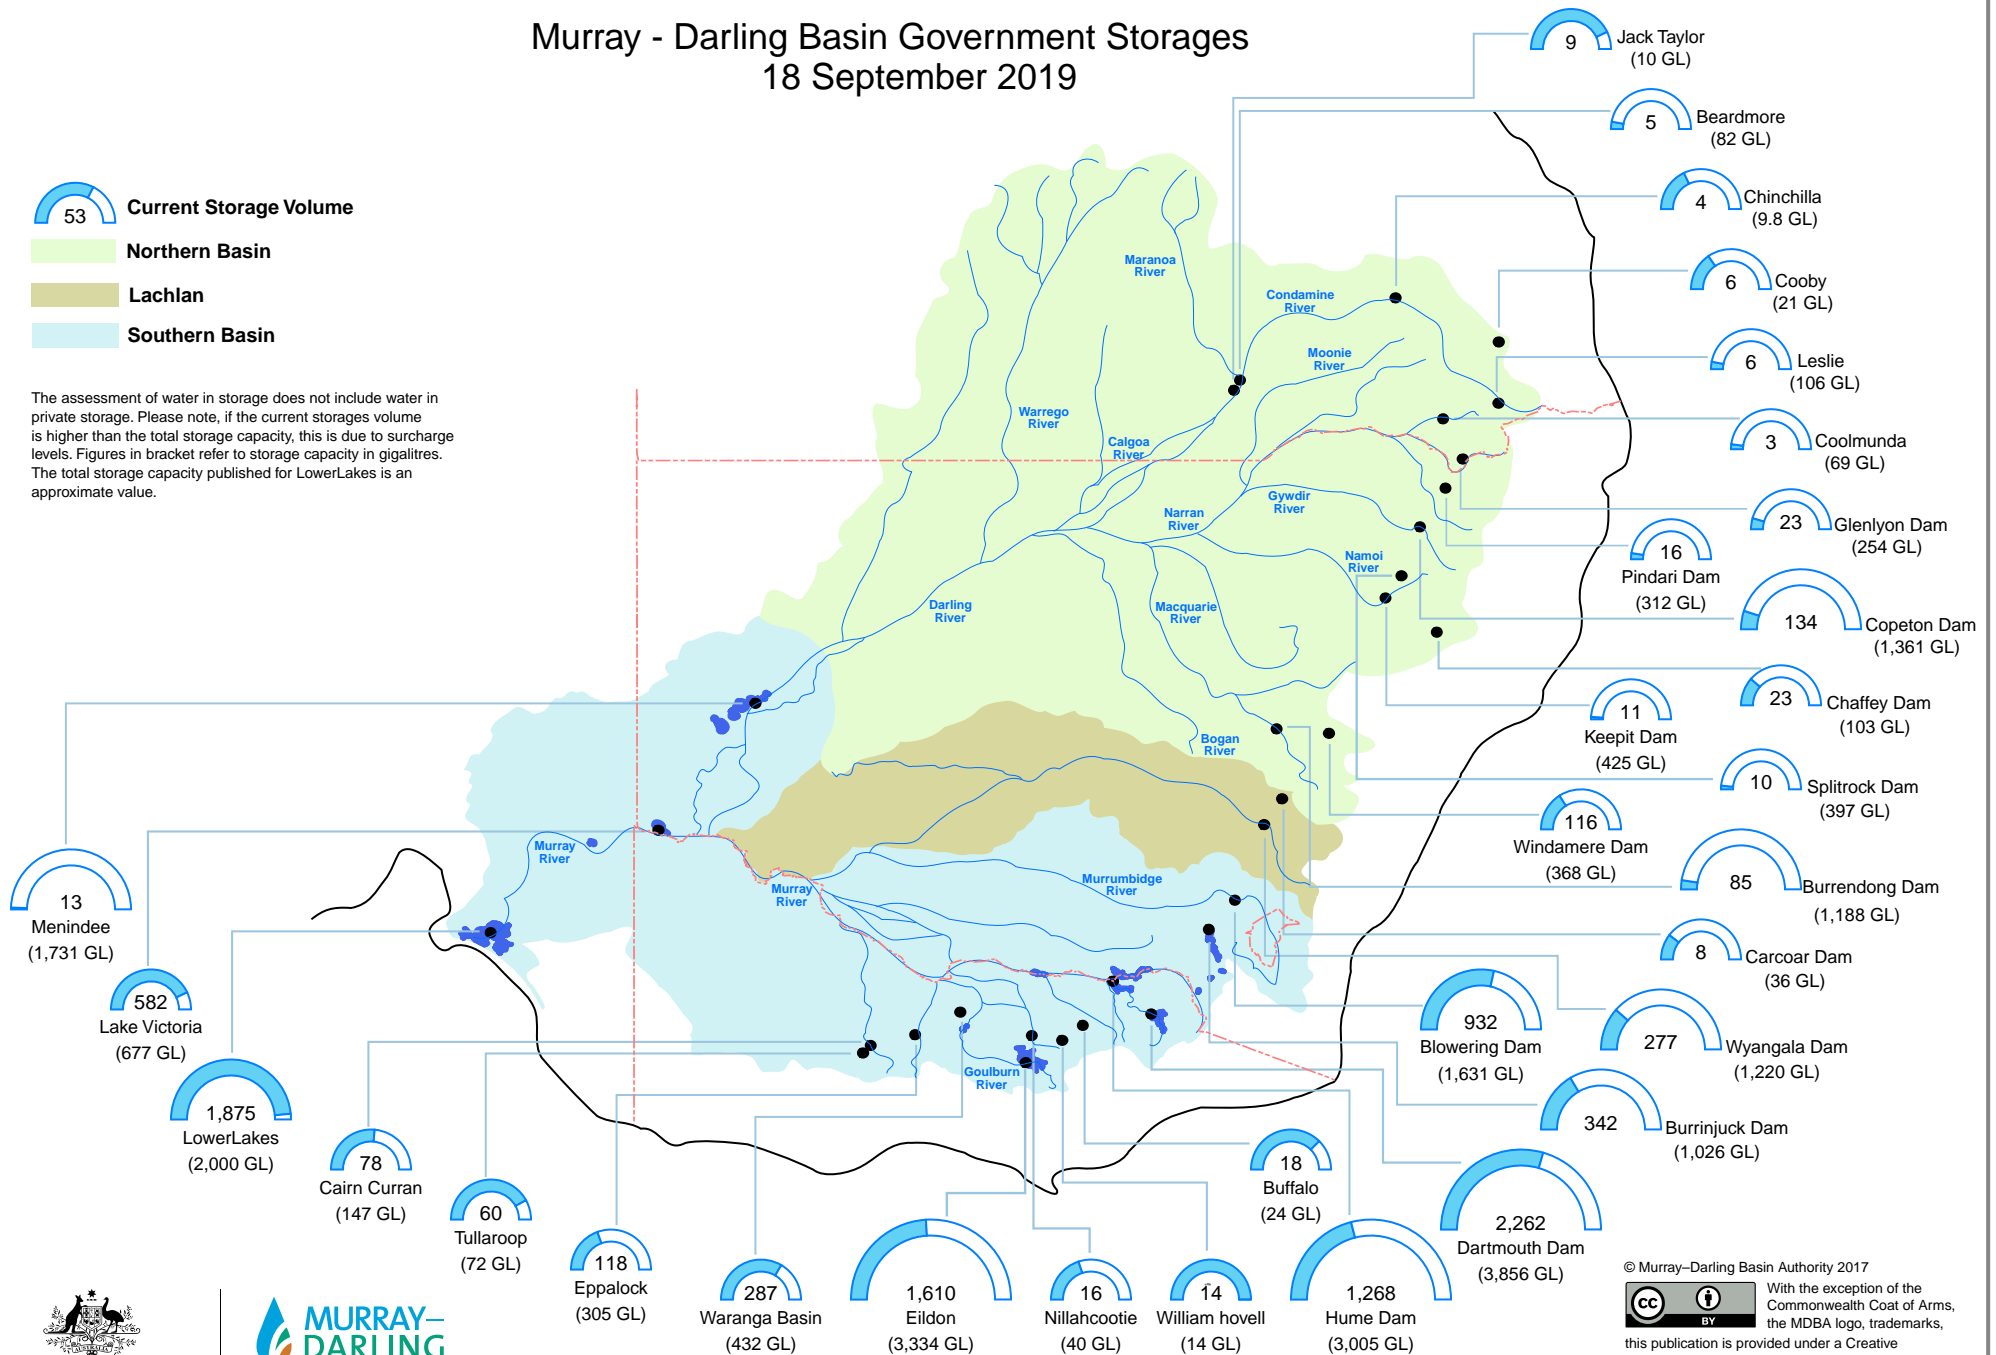

# Murray - Darling Basin Government Storages

## 18 September 2019

The assessment of water in storage does not include water in private storage. Please note, if the current storages volume is higher than the total storage capacity, this is due to surcharge levels. Figures in bracket refer to storage capacity in gigalitres. The total storage capacity published for LowerLakes is an approximate value.

© Murray-Darling Basin Authority 2017

With the exception of the Commonwealth Coat of Arms, the MDBA logo, trademarks, this publication is provided under a Creative Commons Attribution 4.0 licence. (<https://creativecommons.org/licenses/by/4.0>)