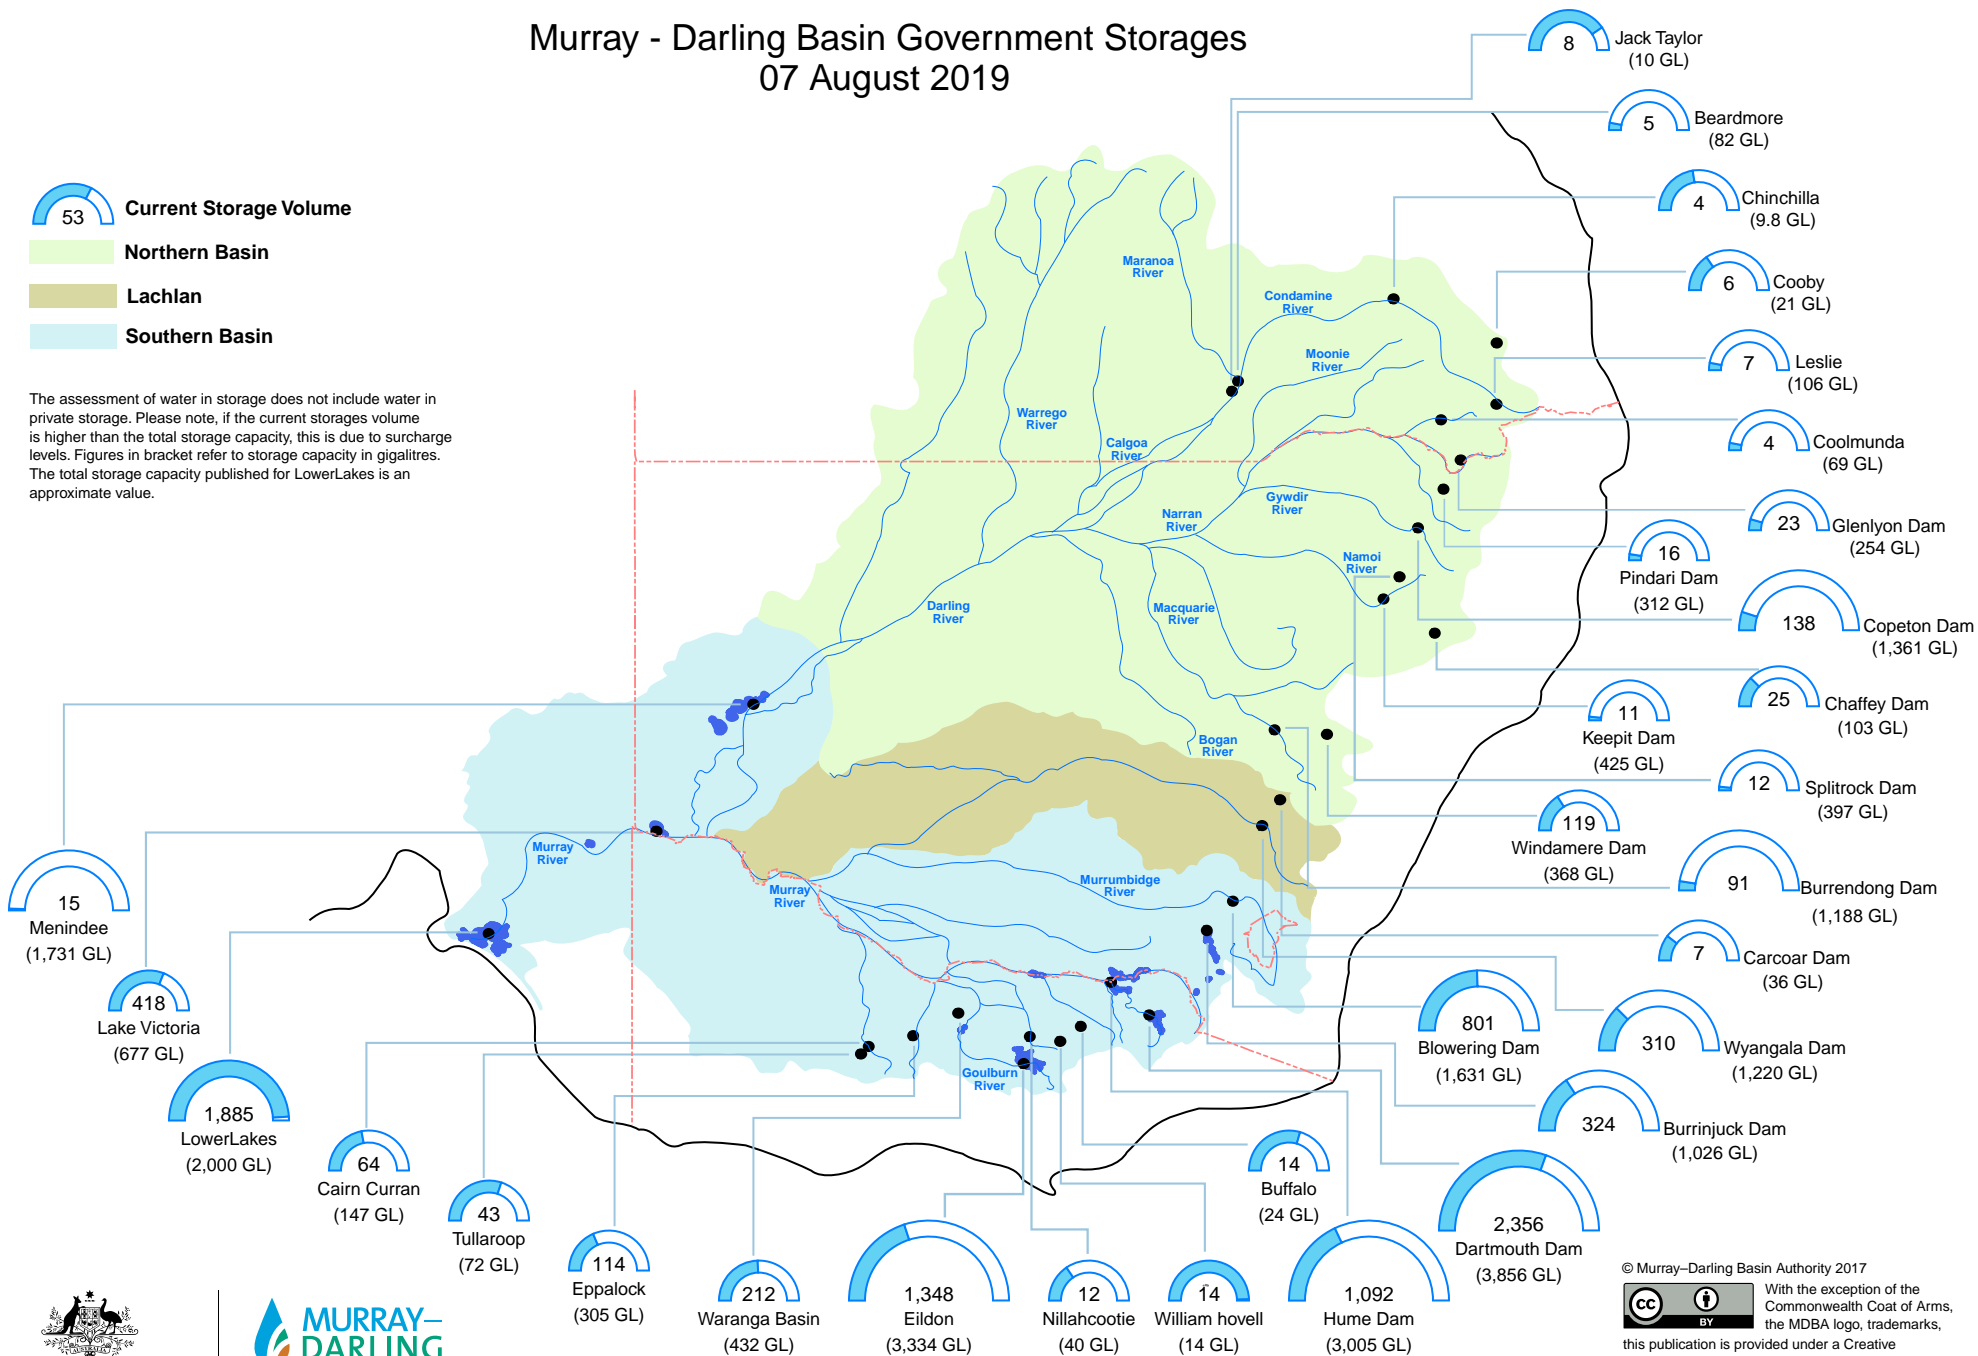

Murray - Darling Basin Government Storages

07 August 2019

53 Current Storage Volume

Northern Basin

Lachlan

Southern Basin

The assessment of water in storage does not include water in private storage. Please note, if the current storages volume is higher than the total storage capacity, this is due to surcharge levels. Figures in bracket refer to storage capacity in gigalitres. The total storage capacity published for LowerLakes is an approximate value.

© Murray-Darling Basin Authority 2017
 With the exception of the Commonwealth Coat of Arms, the MDBA logo, trademarks, this publication is provided under a Creative Commons Attribution 4.0 licence.
<https://creativecommons.org/licenses/by/4.0>