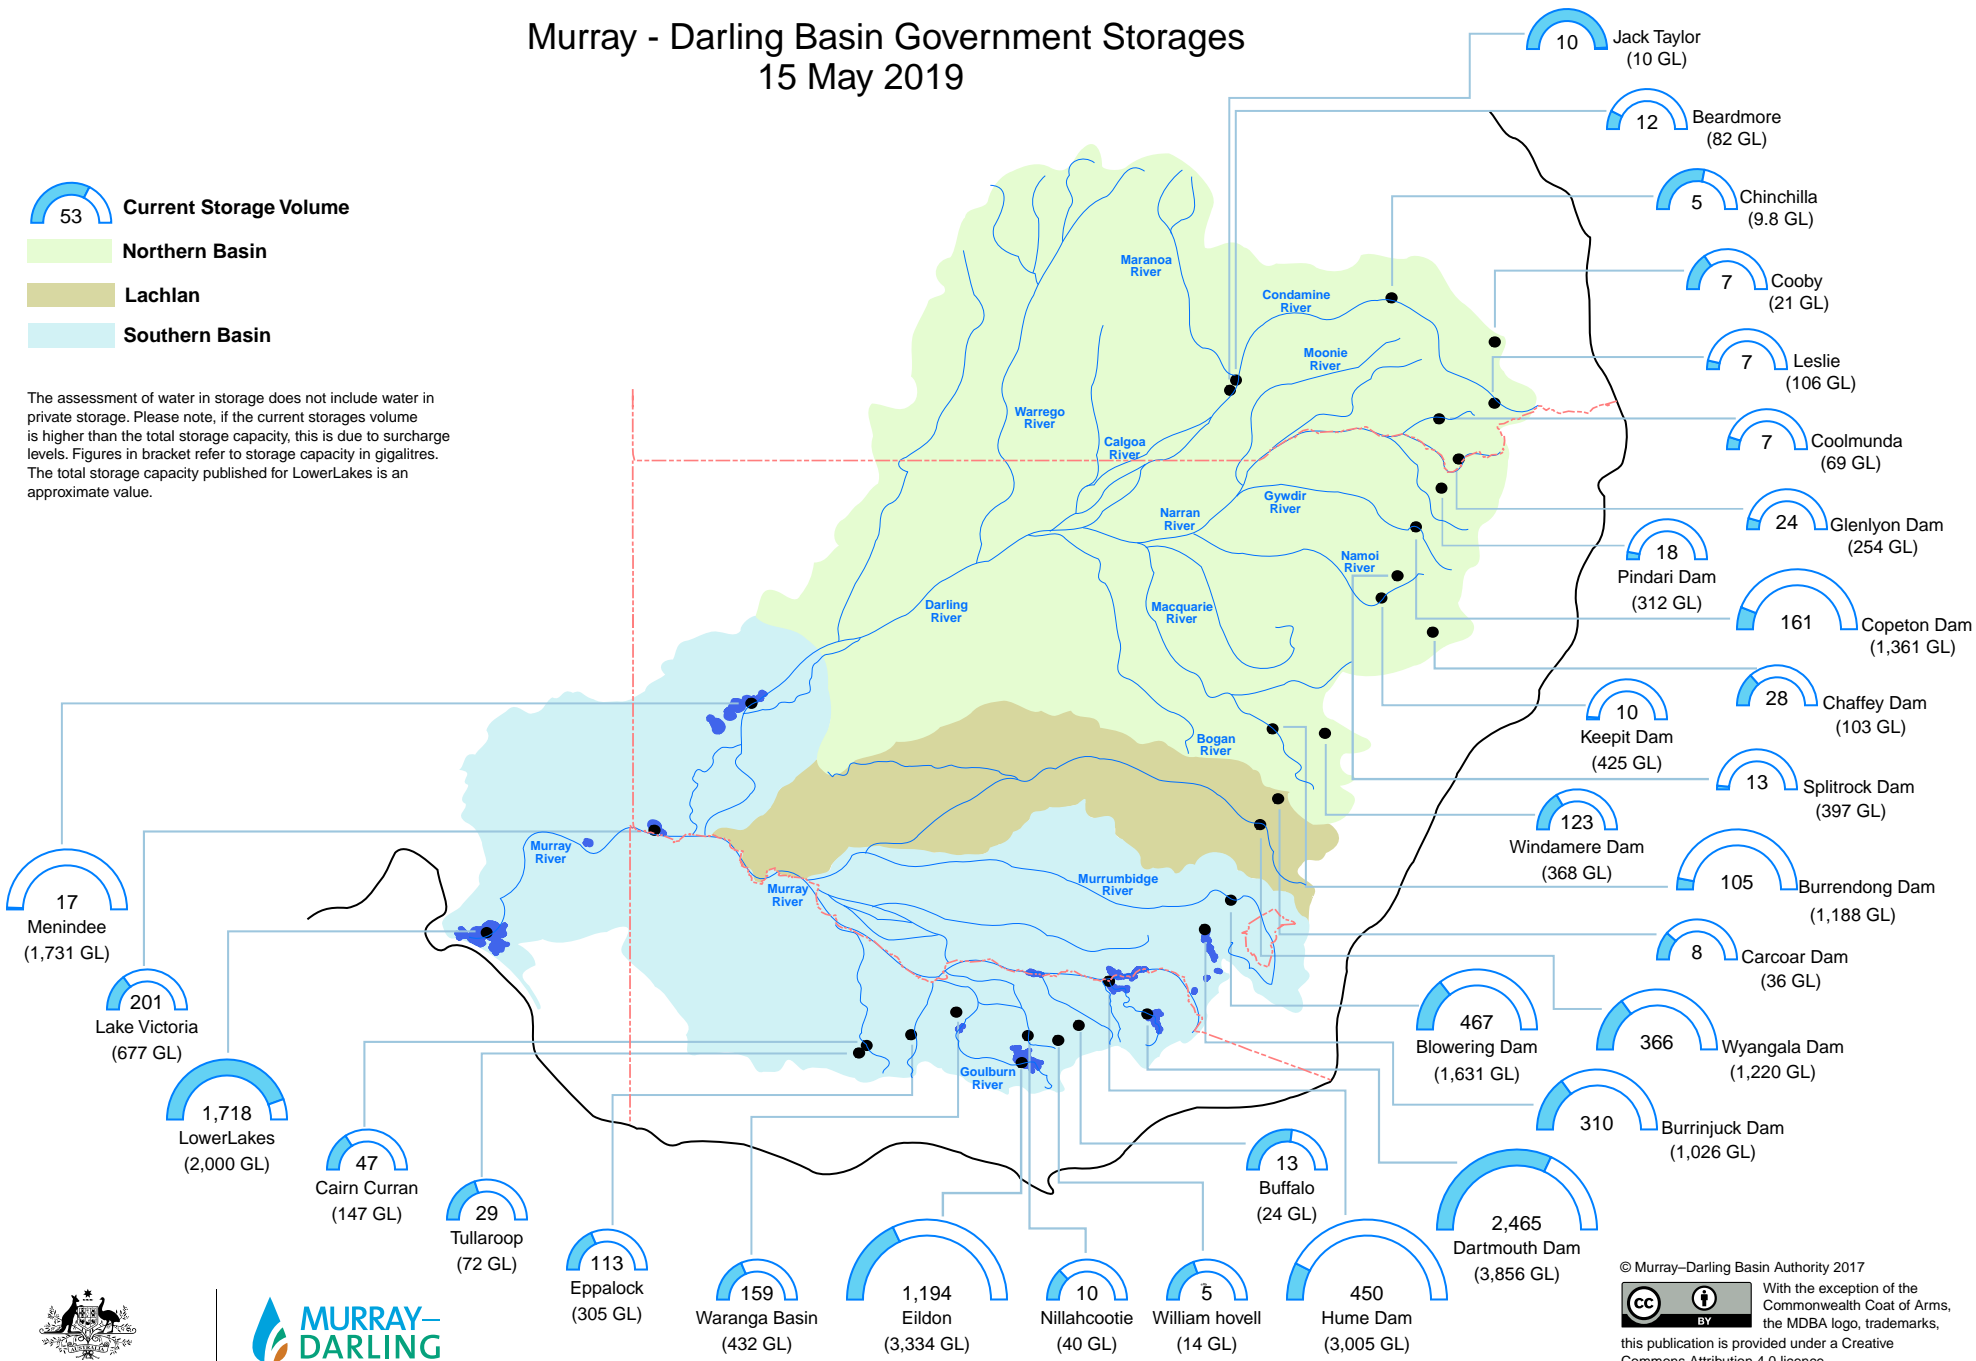

# Murray - Darling Basin Government Storages

## 15 May 2019

**53** Current Storage Volume

**Northern Basin**

**Lachlan**

**Southern Basin**

The assessment of water in storage does not include water in private storage. Please note, if the current storages volume is higher than the total storage capacity, this is due to surcharge levels. Figures in bracket refer to storage capacity in gigalitres. The total storage capacity published for LowerLakes is an approximate value.

© Murray-Darling Basin Authority 2017

With the exception of the Commonwealth Coat of Arms, the MDBA logo, trademarks, this publication is provided under a Creative Commons Attribution 4.0 licence. (<https://creativecommons.org/licenses/by/4.0>)