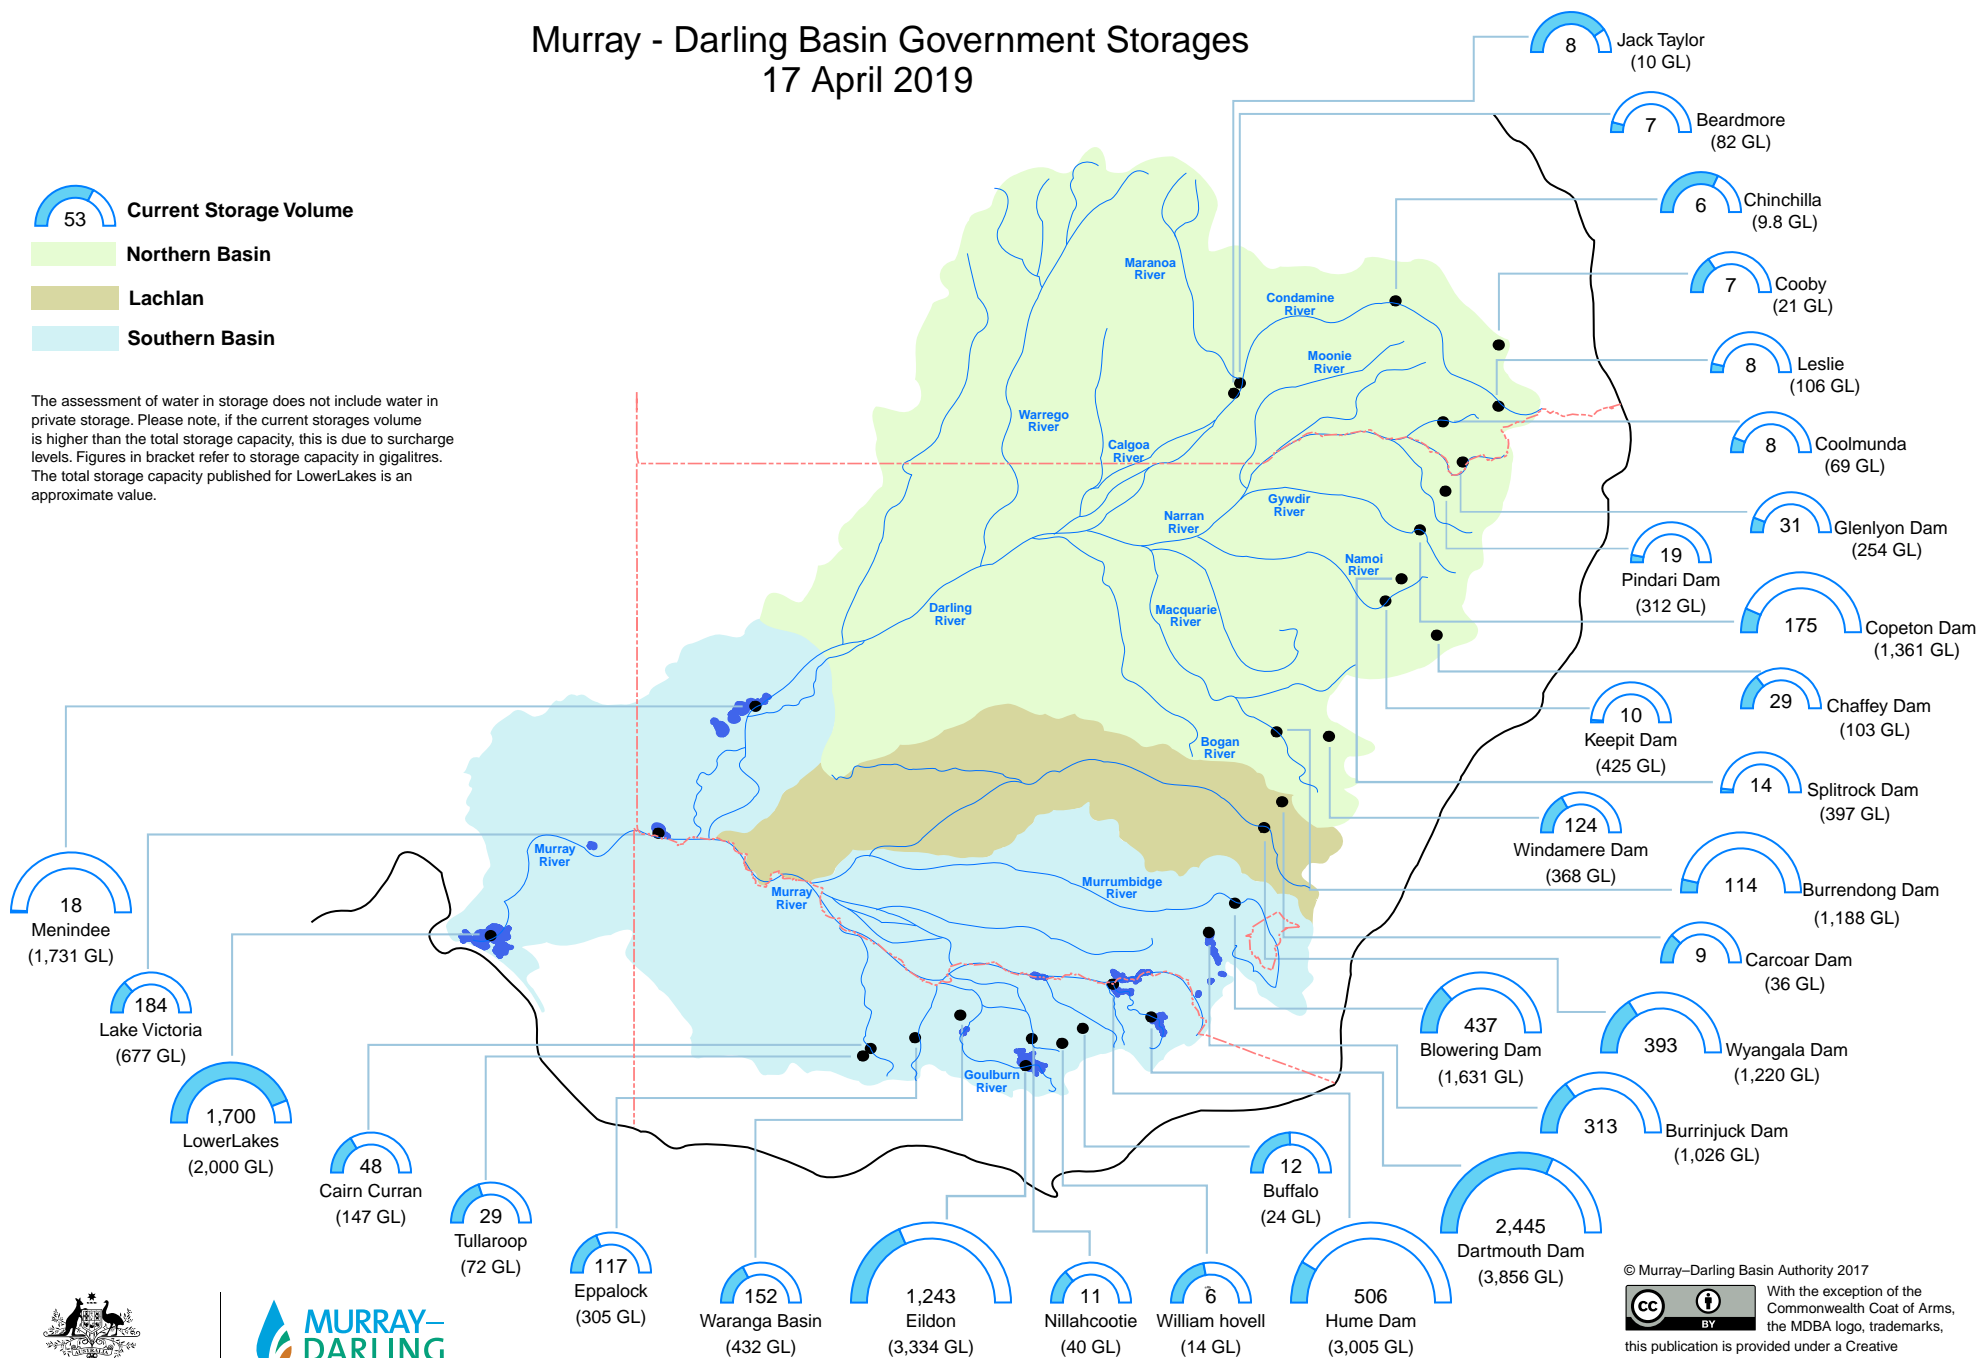

# Murray - Darling Basin Government Storages

## 17 April 2019

**53** Current Storage Volume

Northern Basin

Lachlan

Southern Basin

The assessment of water in storage does not include water in private storage. Please note, if the current storages volume is higher than the total storage capacity, this is due to surcharge levels. Figures in bracket refer to storage capacity in gigalitres. The total storage capacity published for LowerLakes is an approximate value.

© Murray-Darling Basin Authority 2017  
 With the exception of the Commonwealth Coat of Arms, the MDBA logo, trademarks, this publication is provided under a Creative Commons Attribution 4.0 licence.  
<https://creativecommons.org/licenses/by/4.0>