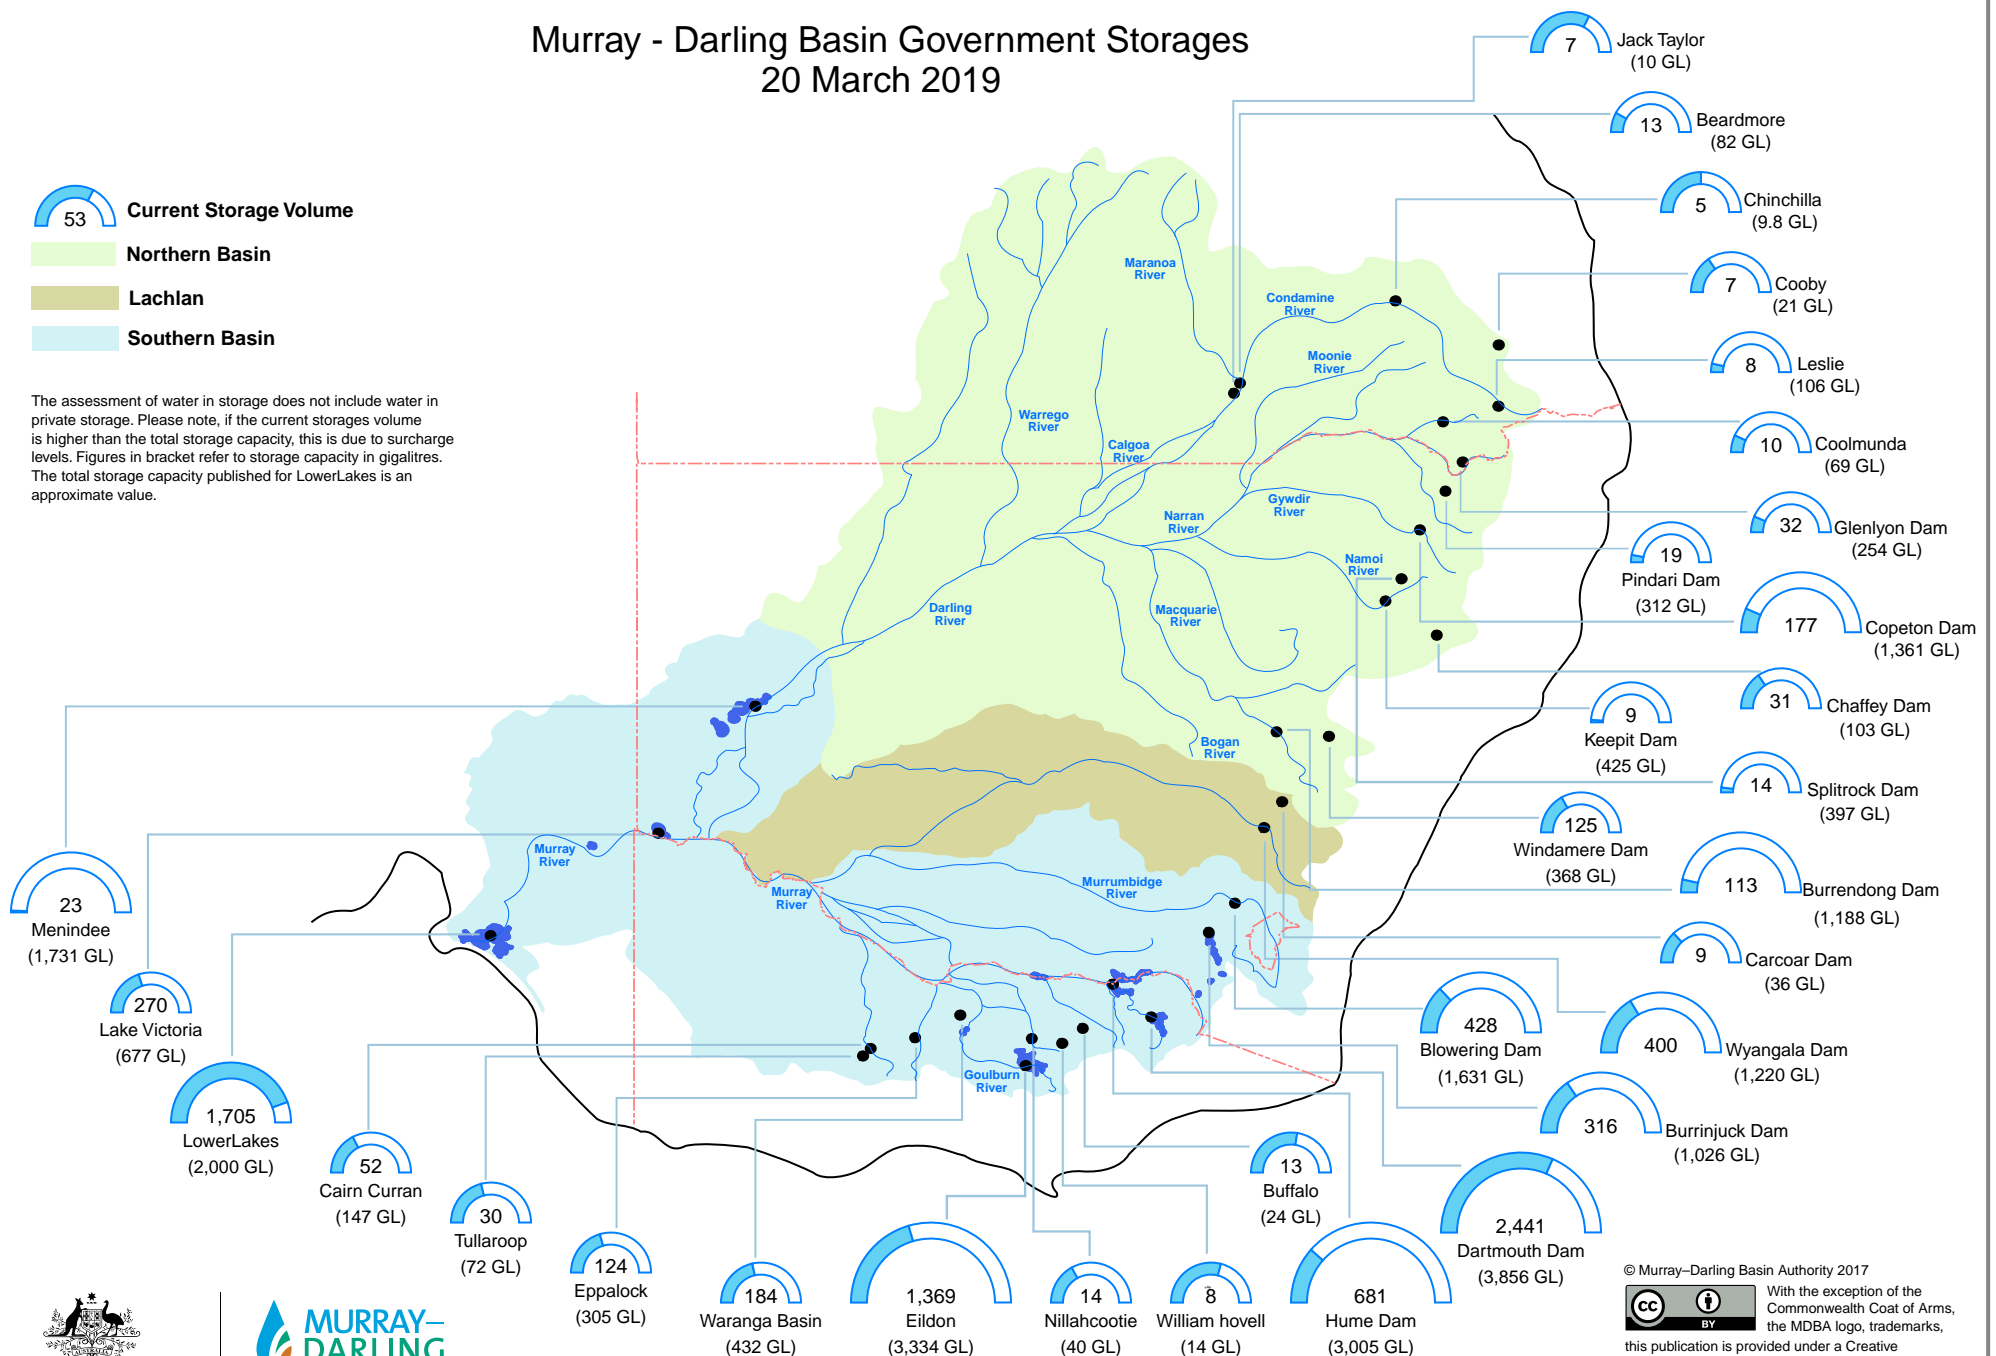

Murray - Darling Basin Government Storages

20 March 2019

The assessment of water in storage does not include water in private storage. Please note, if the current storages volume is higher than the total storage capacity, this is due to surcharge levels. Figures in bracket refer to storage capacity in gigalitres. The total storage capacity published for LowerLakes is an approximate value.

© Murray-Darling Basin Authority 2017

With the exception of the Commonwealth Coat of Arms, the MDBA logo, trademarks, this publication is provided under a Creative Commons Attribution 4.0 licence. (<https://creativecommons.org/licenses/by/4.0>)