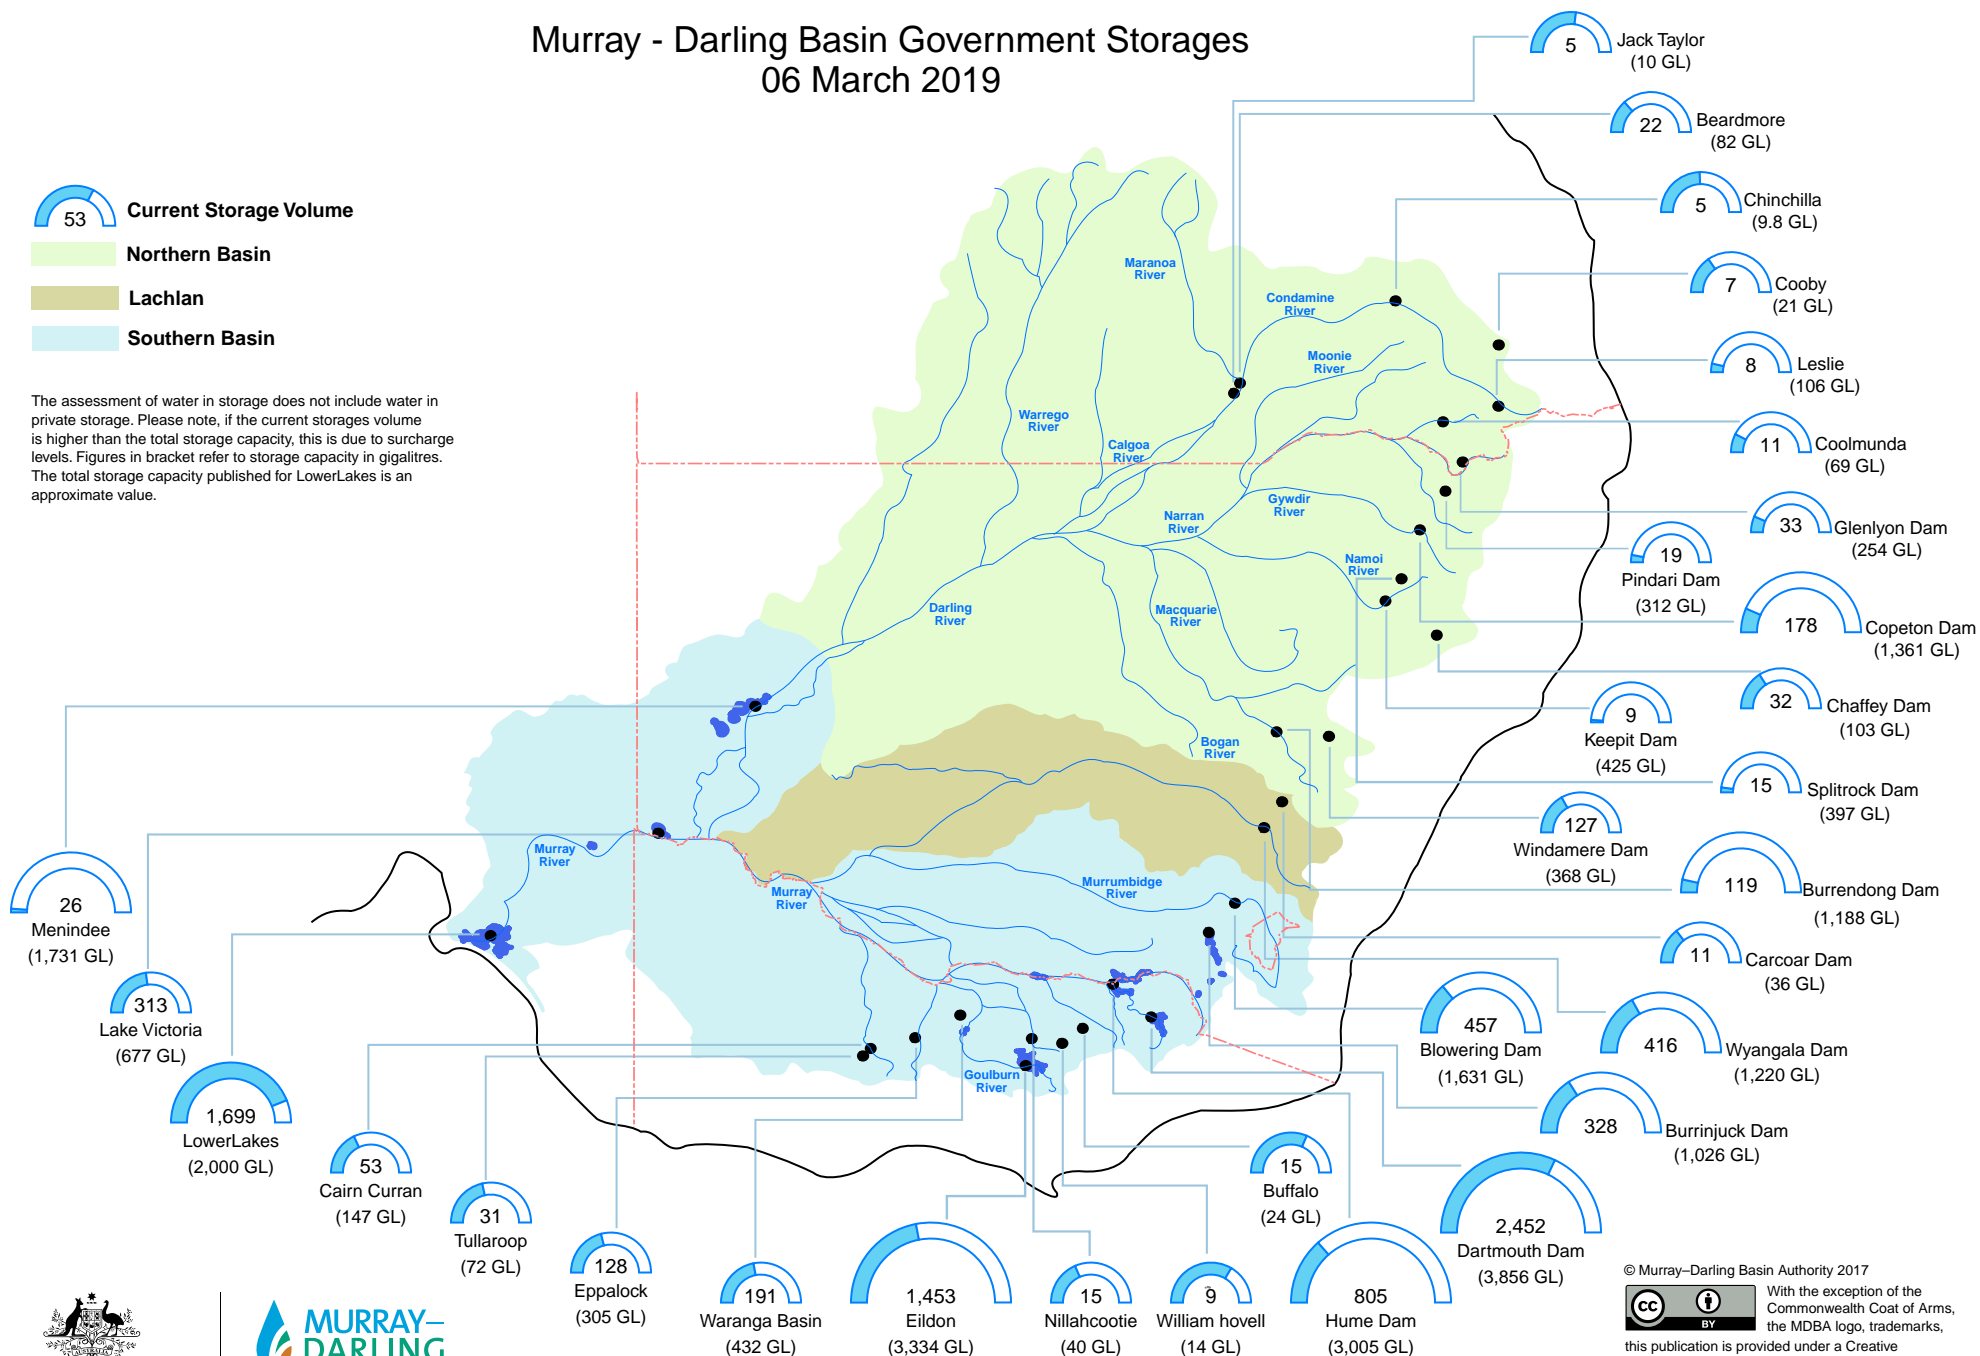

Murray - Darling Basin Government Storages

06 March 2019

The assessment of water in storage does not include water in private storage. Please note, if the current storages volume is higher than the total storage capacity, this is due to surcharge levels. Figures in bracket refer to storage capacity in gigalitres. The total storage capacity published for LowerLakes is an approximate value.

© Murray-Darling Basin Authority 2017

With the exception of the Commonwealth Coat of Arms, the MDBA logo, trademarks, this publication is provided under a Creative Commons Attribution 4.0 licence. (<https://creativecommons.org/licenses/by/4.0>)