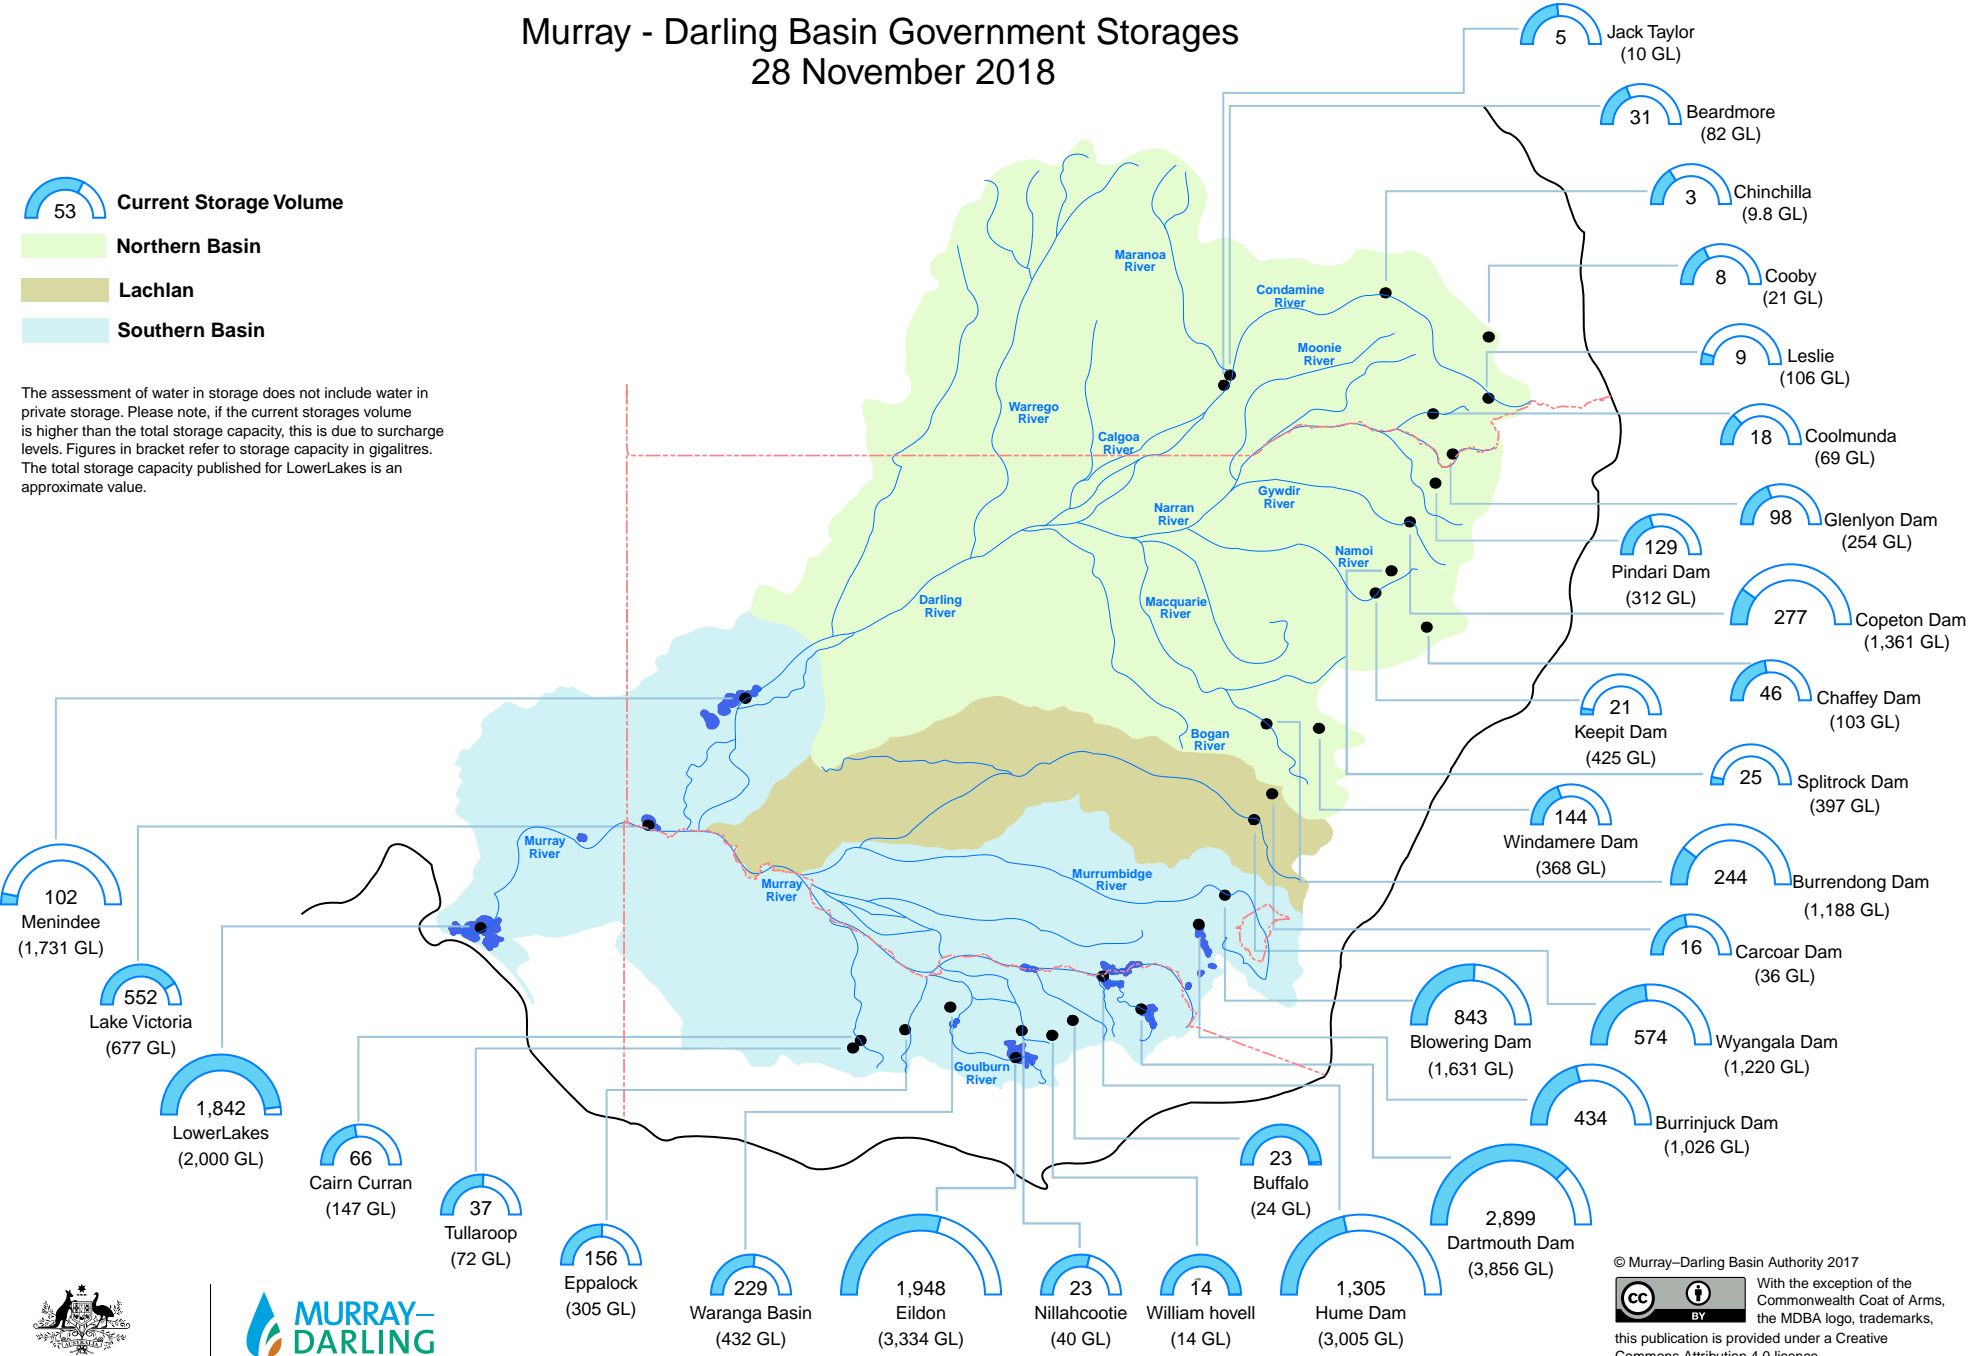

# Murray - Darling Basin Government Storages

## 28 November 2018

The assessment of water in storage does not include water in private storage. Please note, if the current storages volume is higher than the total storage capacity, this is due to surcharge levels. Figures in bracket refer to storage capacity in gigalitres. The total storage capacity published for LowerLakes is an approximate value.

© Murray-Darling Basin Authority 2017

With the exception of the Commonwealth Coat of Arms, the MDBA logo, trademarks, this publication is provided under a Creative Commons Attribution 4.0 licence. (<https://creativecommons.org/licenses/by/4.0>)