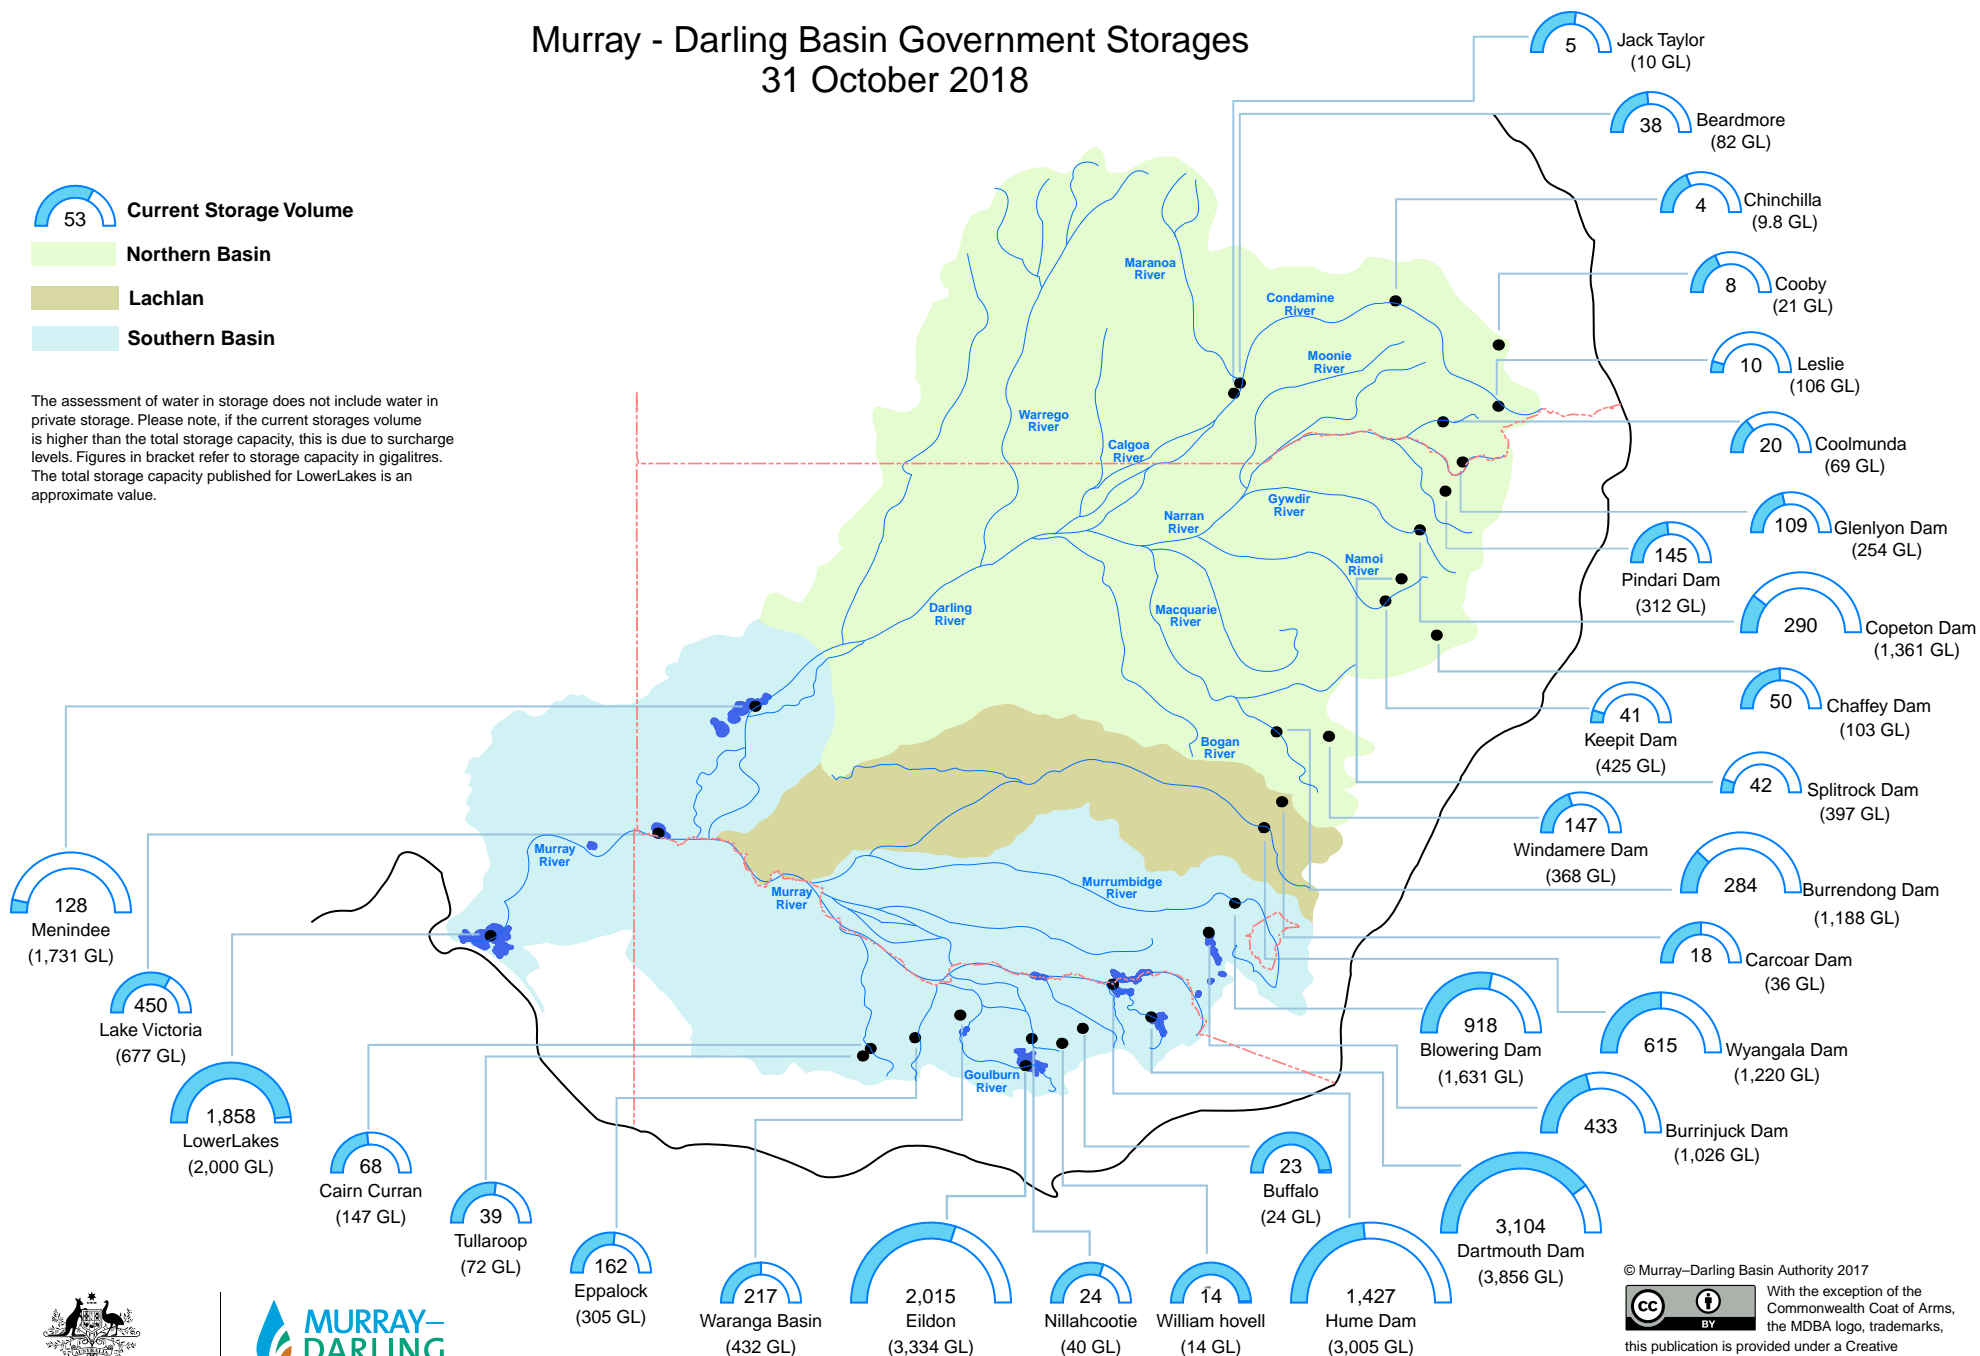

Murray - Darling Basin Government Storages

31 October 2018

The assessment of water in storage does not include water in private storage. Please note, if the current storages volume is higher than the total storage capacity, this is due to surcharge levels. Figures in bracket refer to storage capacity in gigalitres. The total storage capacity published for LowerLakes is an approximate value.

© Murray-Darling Basin Authority 2017

With the exception of the Commonwealth Coat of Arms, the MDBA logo, trademarks, this publication is provided under a Creative Commons Attribution 4.0 licence. (<https://creativecommons.org/licenses/by/4.0>)