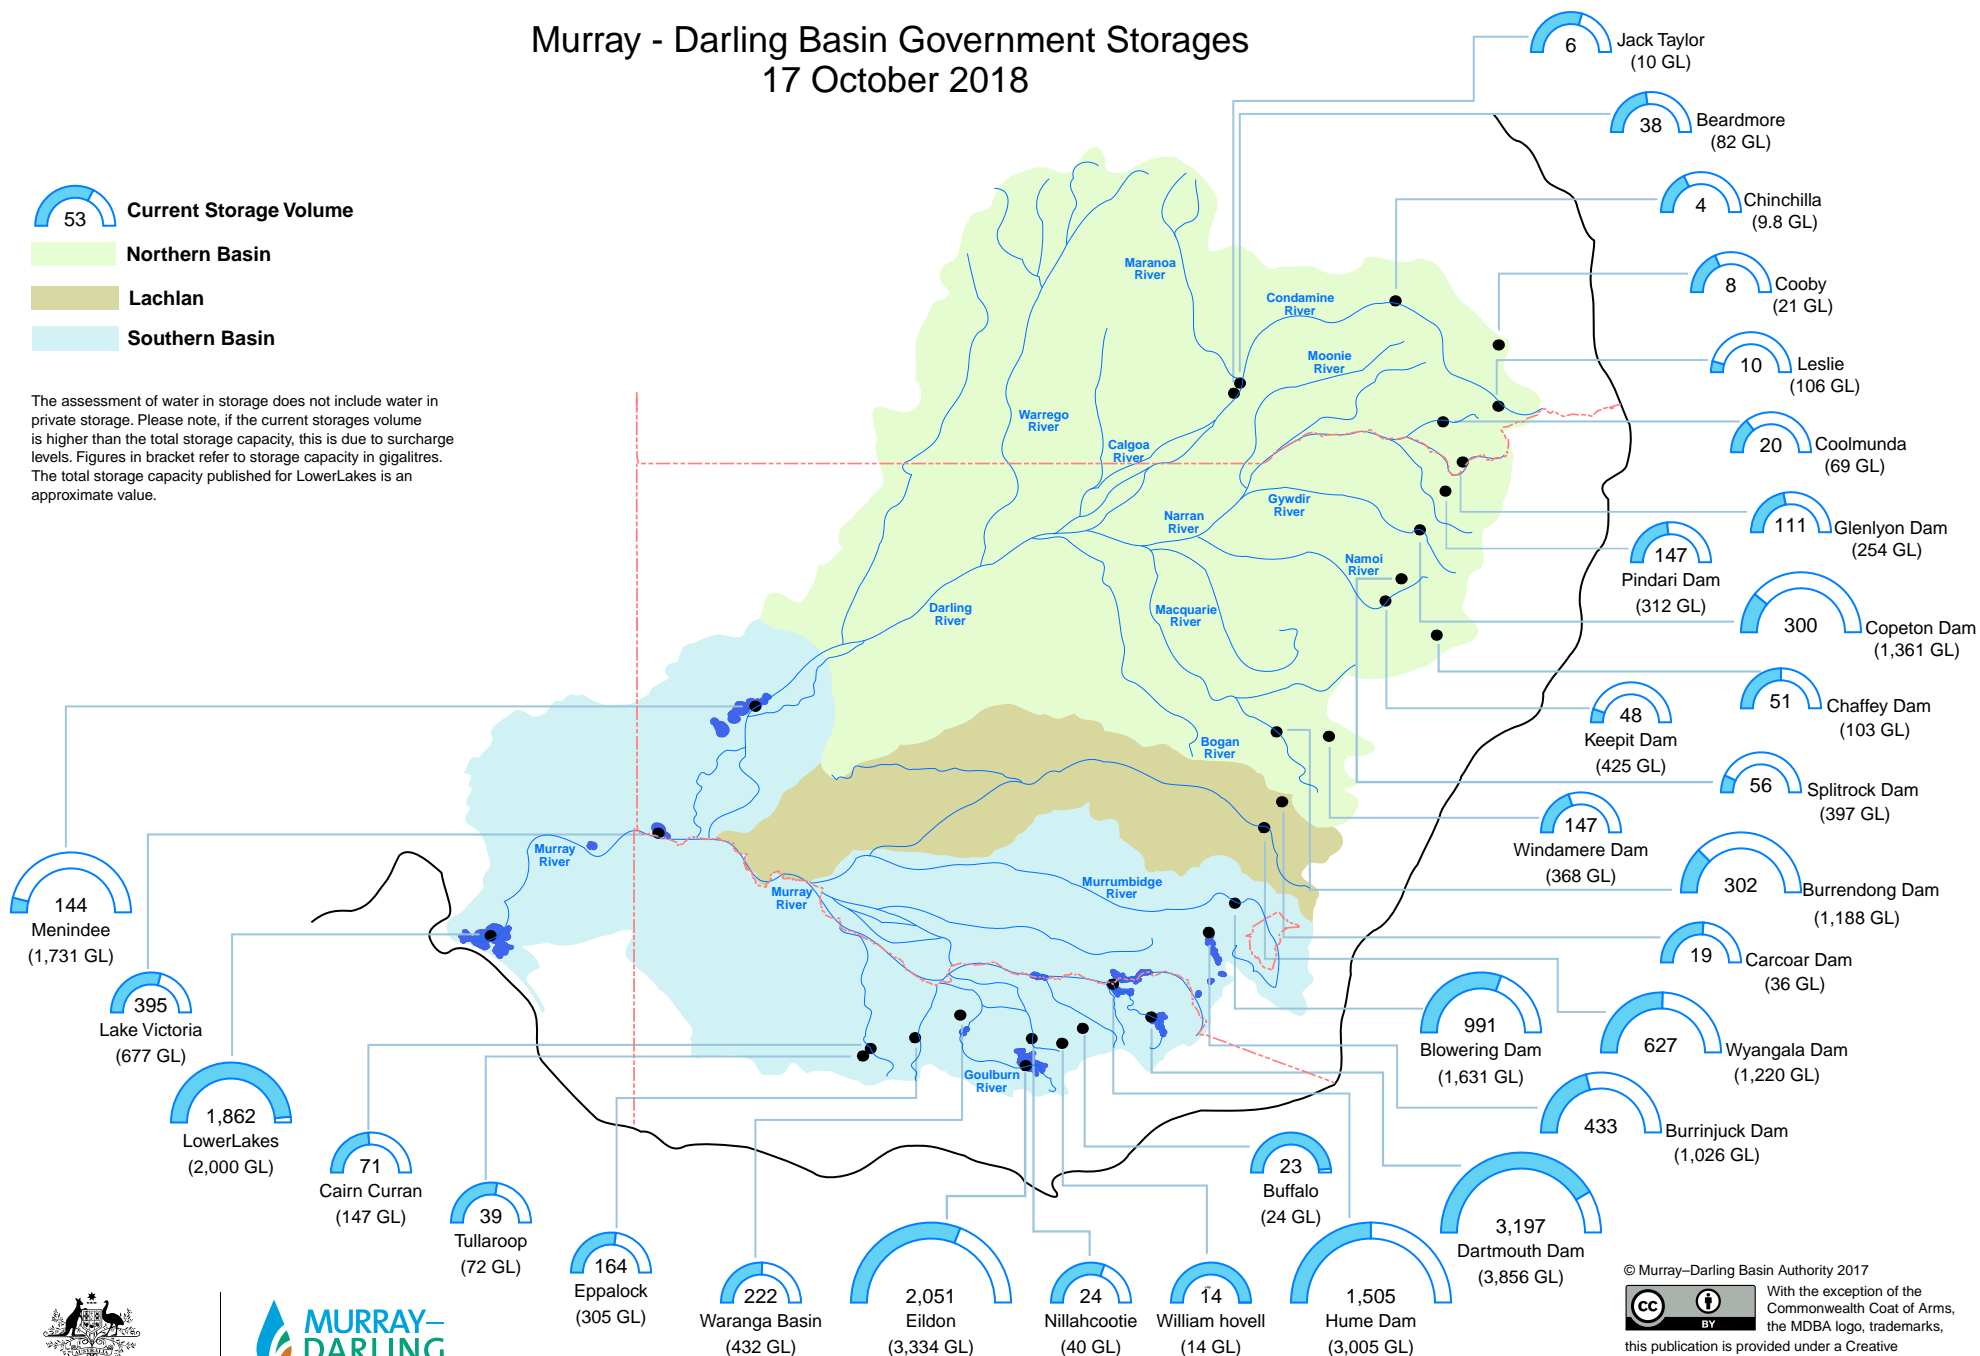

# Murray - Darling Basin Government Storages

## 17 October 2018

 **Current Storage Volume**

 **Northern Basin**

 **Lachlan**

 **Southern Basin**

The assessment of water in storage does not include water in private storage. Please note, if the current storages volume is higher than the total storage capacity, this is due to surcharge levels. Figures in bracket refer to storage capacity in gigalitres. The total storage capacity published for LowerLakes is an approximate value.

© Murray-Darling Basin Authority 2017  
 With the exception of the Commonwealth Coat of Arms, the MDBA logo, trademarks, this publication is provided under a Creative Commons Attribution 4.0 licence.  
<https://creativecommons.org/licenses/by/4.0>