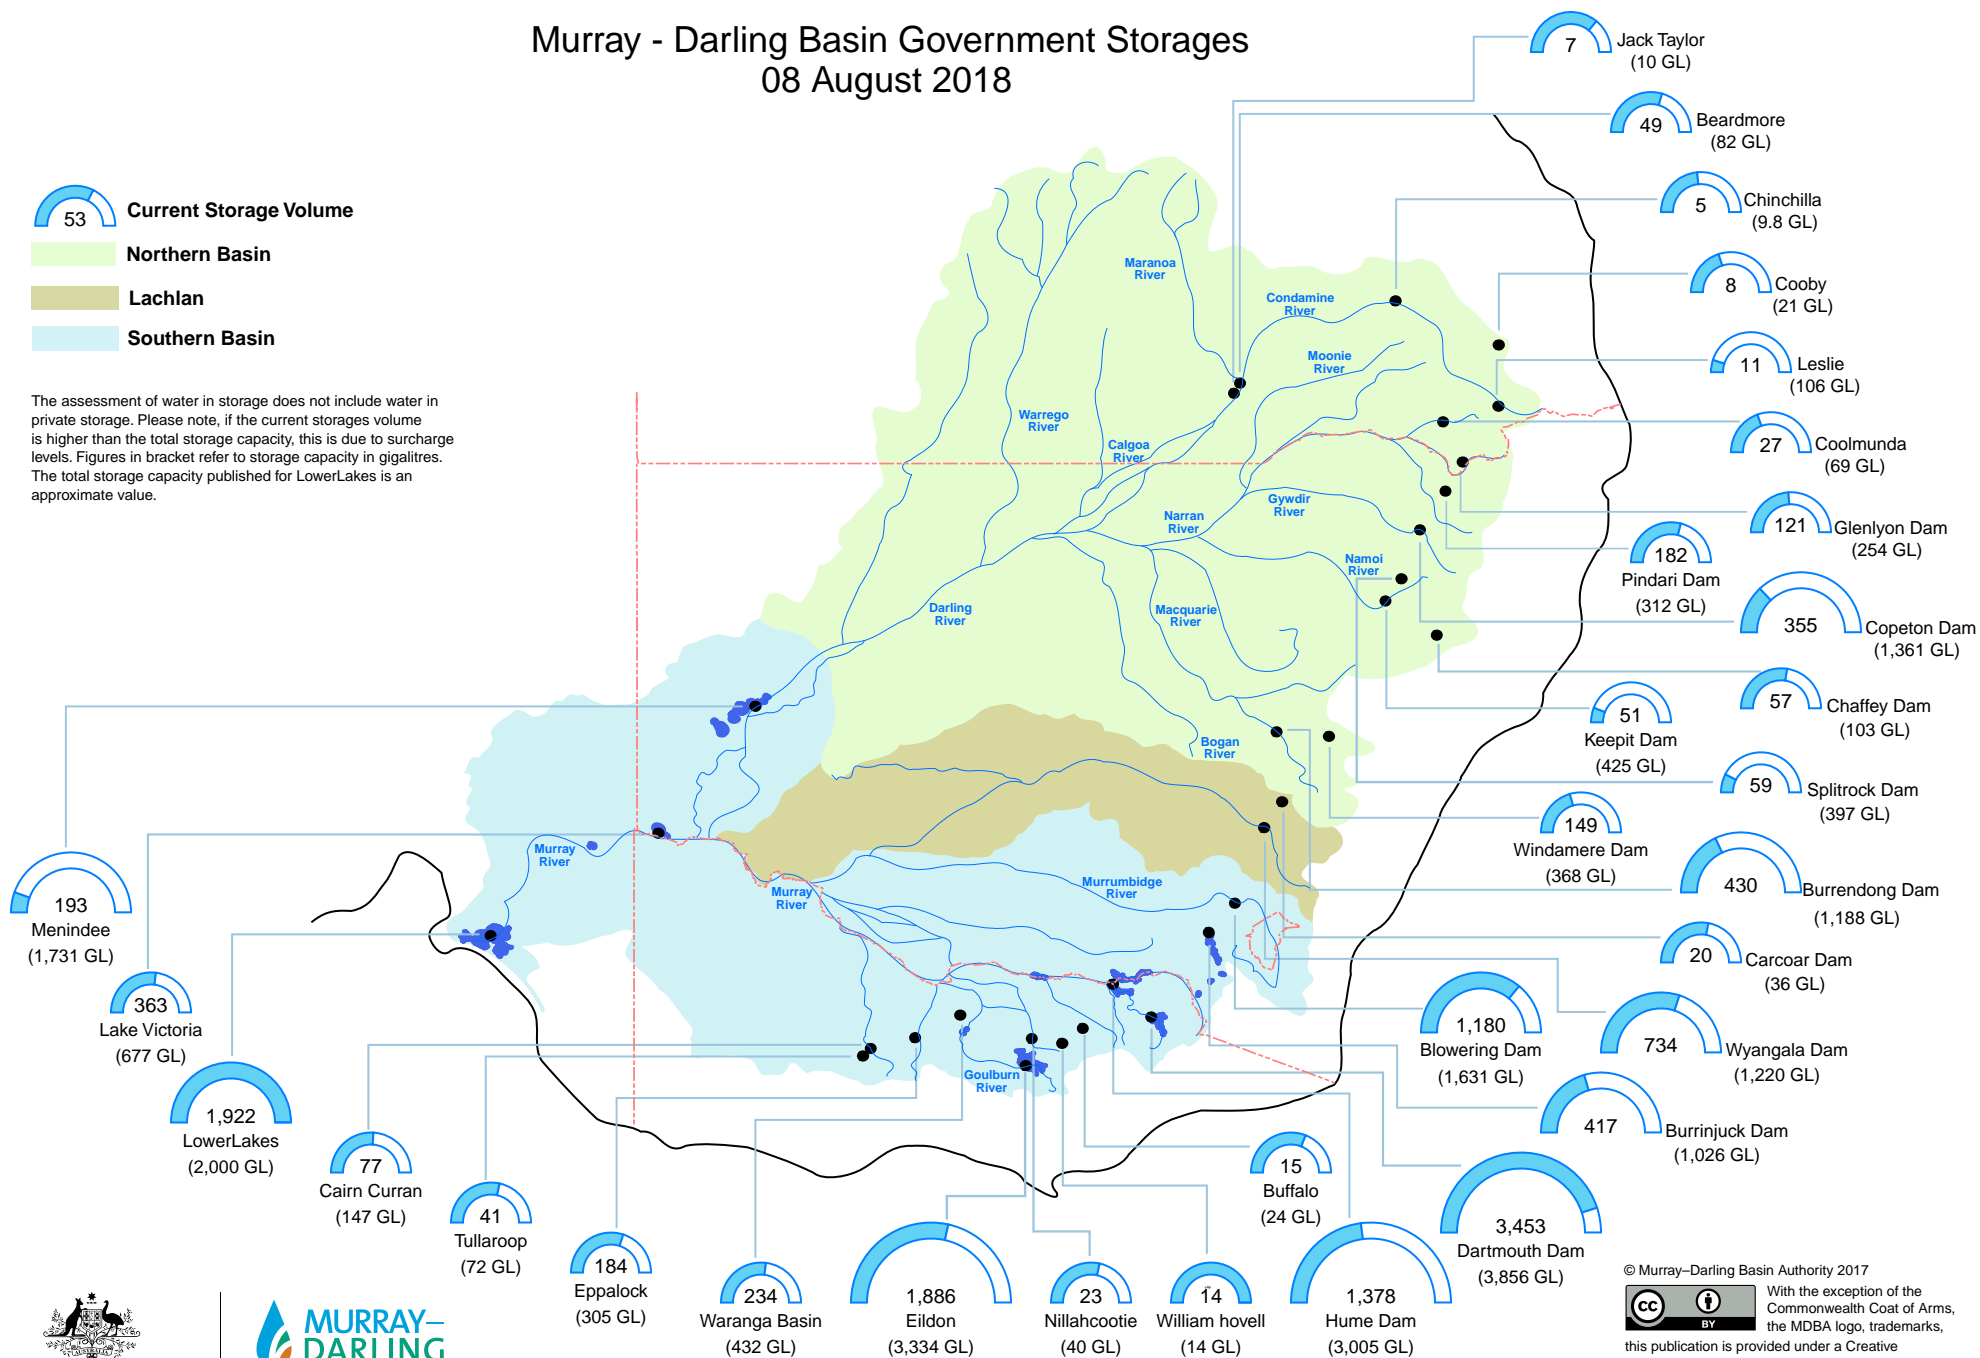

Murray - Darling Basin Government Storages

08 August 2018

 **Current Storage Volume**

 **Northern Basin**

 **Lachlan**

 **Southern Basin**

The assessment of water in storage does not include water in private storage. Please note, if the current storages volume is higher than the total storage capacity, this is due to surcharge levels. Figures in bracket refer to storage capacity in gigalitres. The total storage capacity published for LowerLakes is an approximate value.

© Murray-Darling Basin Authority 2017
 With the exception of the Commonwealth Coat of Arms, the MDBA logo, trademarks, this publication is provided under a Creative Commons Attribution 4.0 licence.
<https://creativecommons.org/licenses/by/4.0>