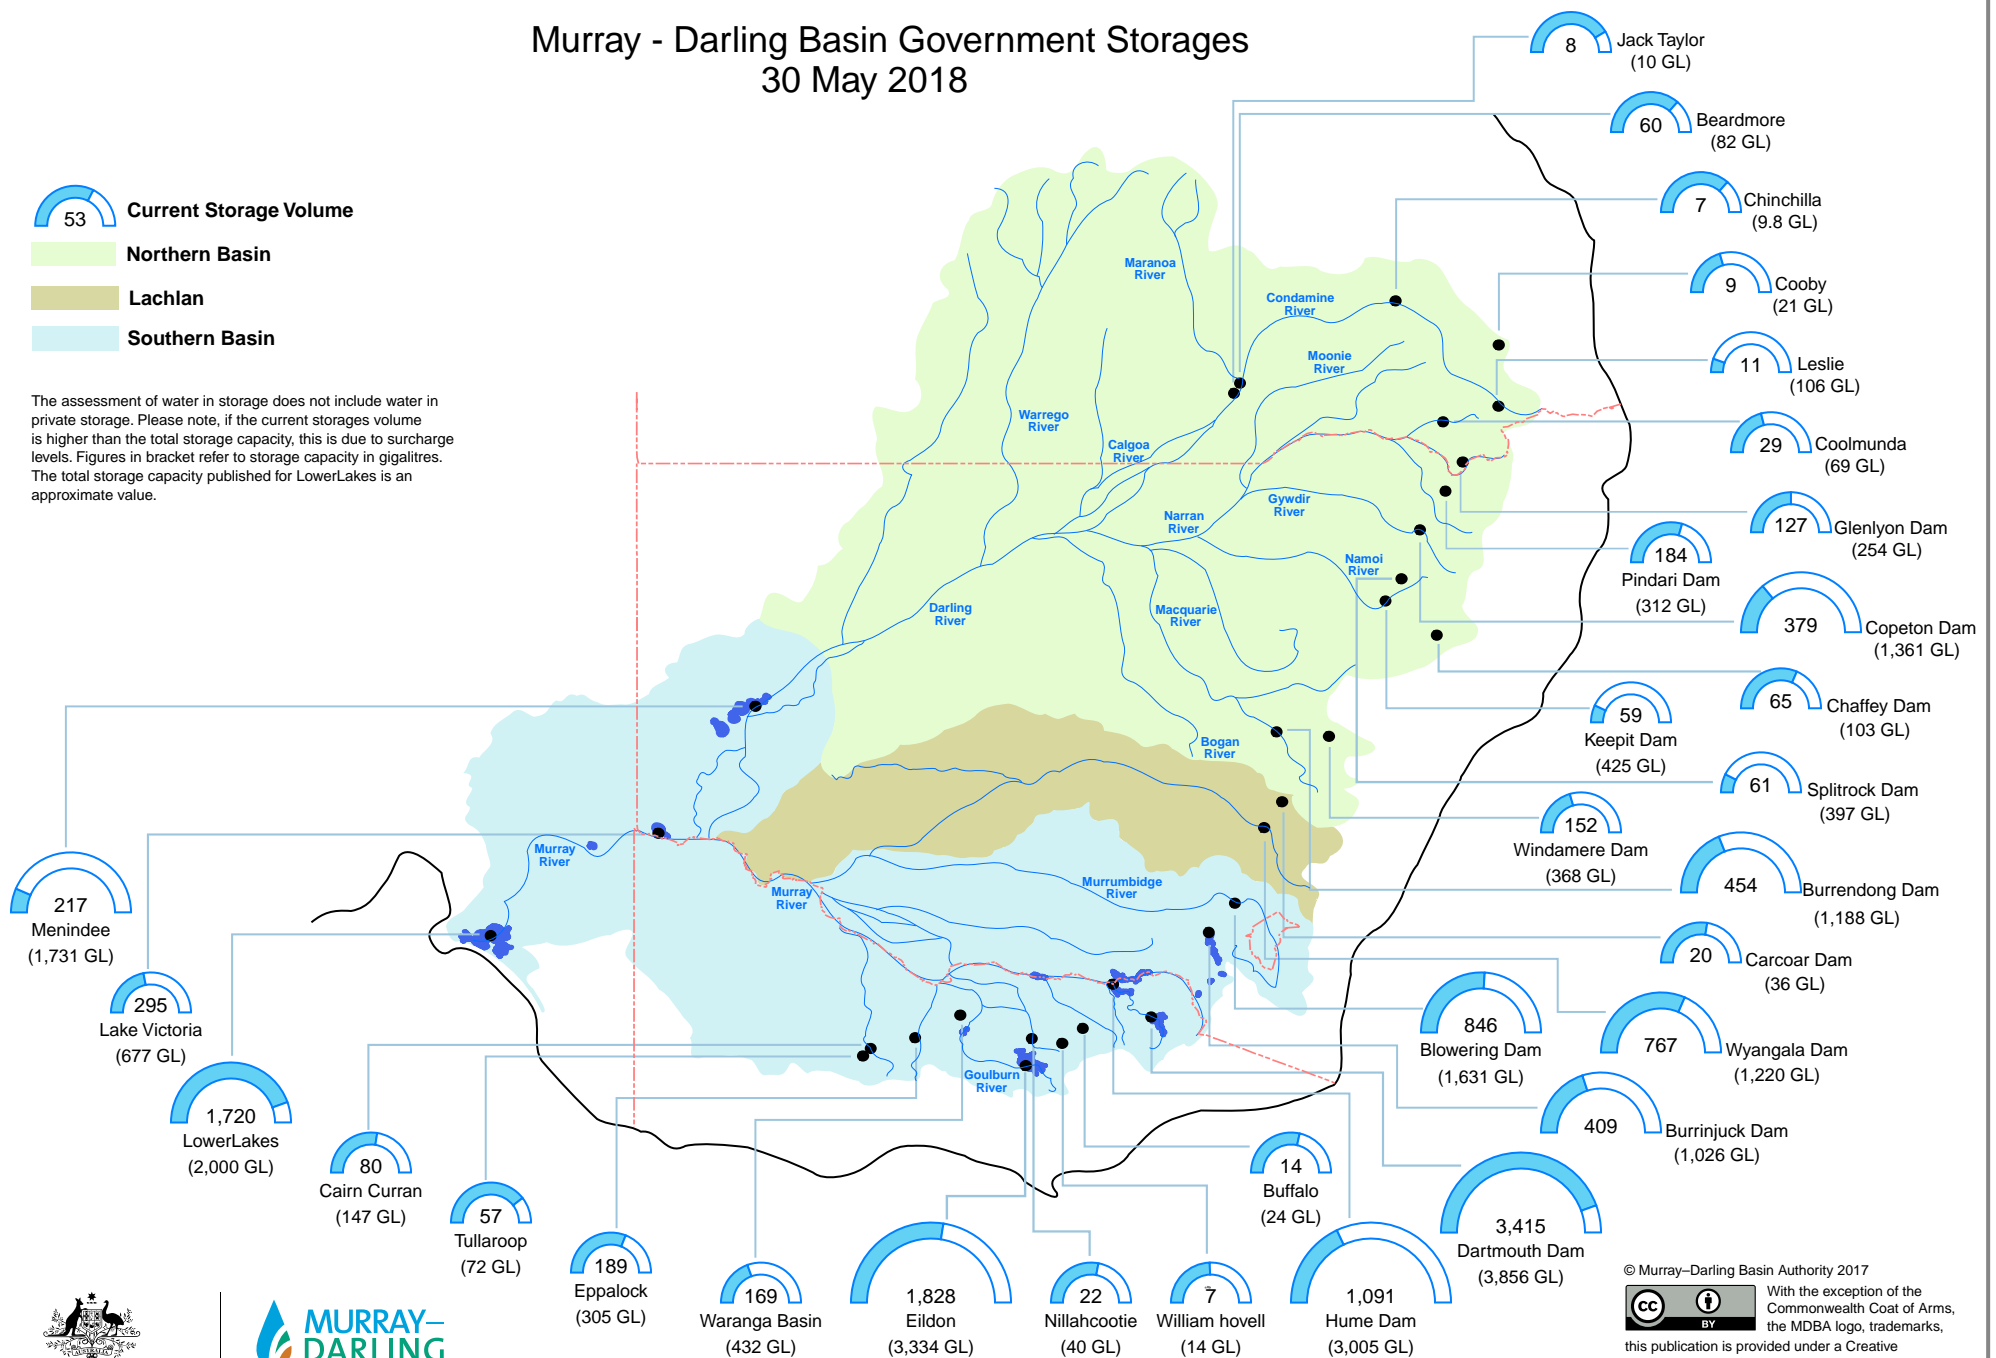

Murray - Darling Basin Government Storages

30 May 2018

The assessment of water in storage does not include water in private storage. Please note, if the current storages volume is higher than the total storage capacity, this is due to surcharge levels. Figures in bracket refer to storage capacity in gigalitres. The total storage capacity published for LowerLakes is an approximate value.

© Murray-Darling Basin Authority 2017

With the exception of the Commonwealth Coat of Arms, the MDBA logo, trademarks, this publication is provided under a Creative Commons Attribution 4.0 licence. (<https://creativecommons.org/licenses/by/4.0>)