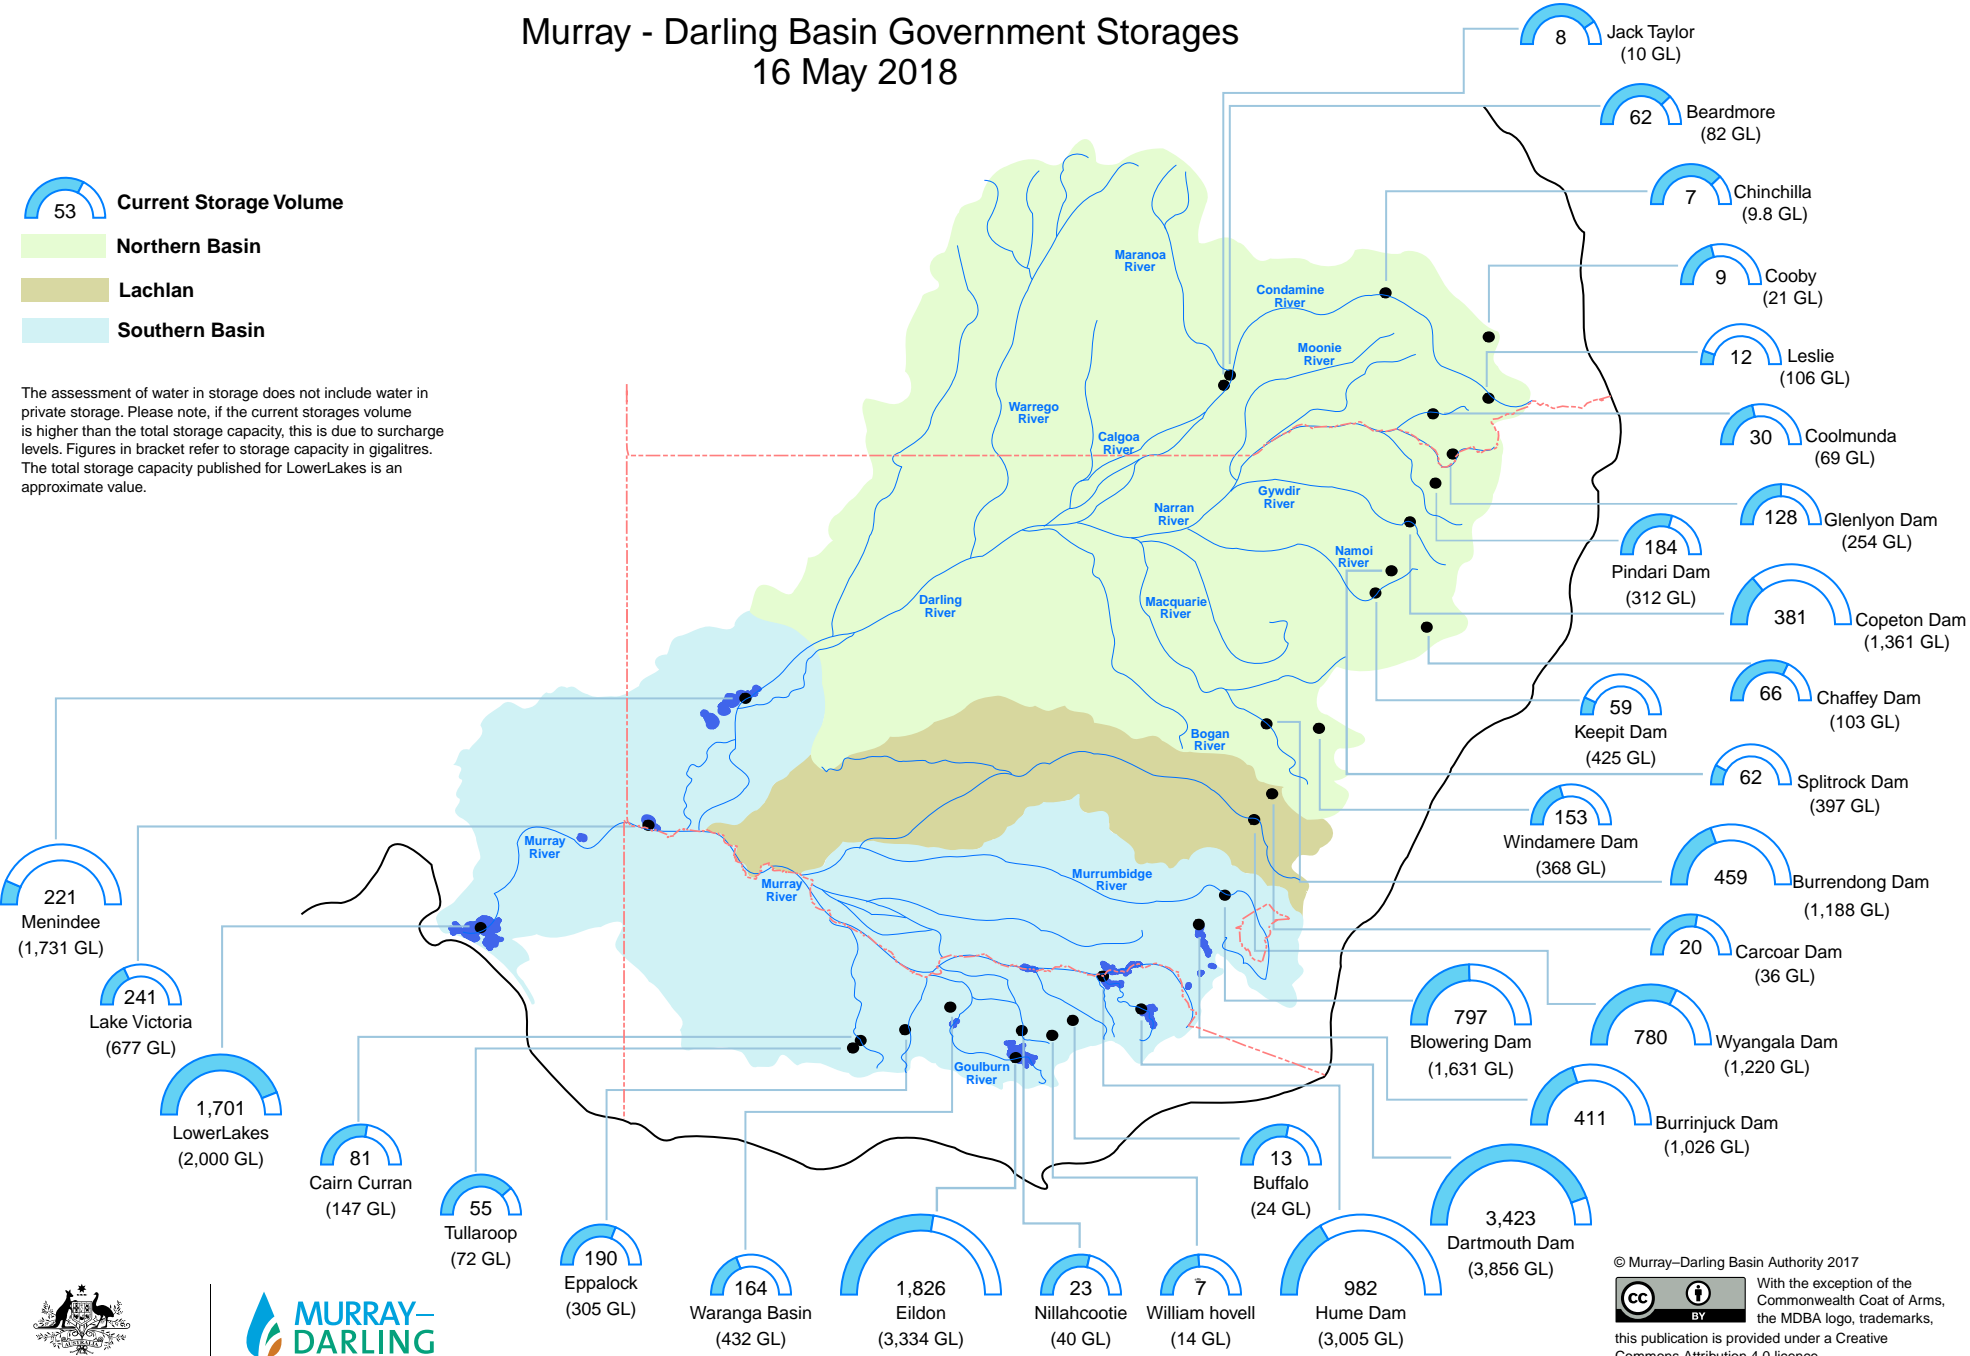

Murray - Darling Basin Government Storages

16 May 2018

The assessment of water in storage does not include water in private storage. Please note, if the current storages volume is higher than the total storage capacity, this is due to surcharge levels. Figures in bracket refer to storage capacity in gigalitres. The total storage capacity published for LowerLakes is an approximate value.

© Murray-Darling Basin Authority 2017

With the exception of the Commonwealth Coat of Arms, the MDBA logo, trademarks, this publication is provided under a Creative Commons Attribution 4.0 licence. (<https://creativecommons.org/licenses/by/4.0>)