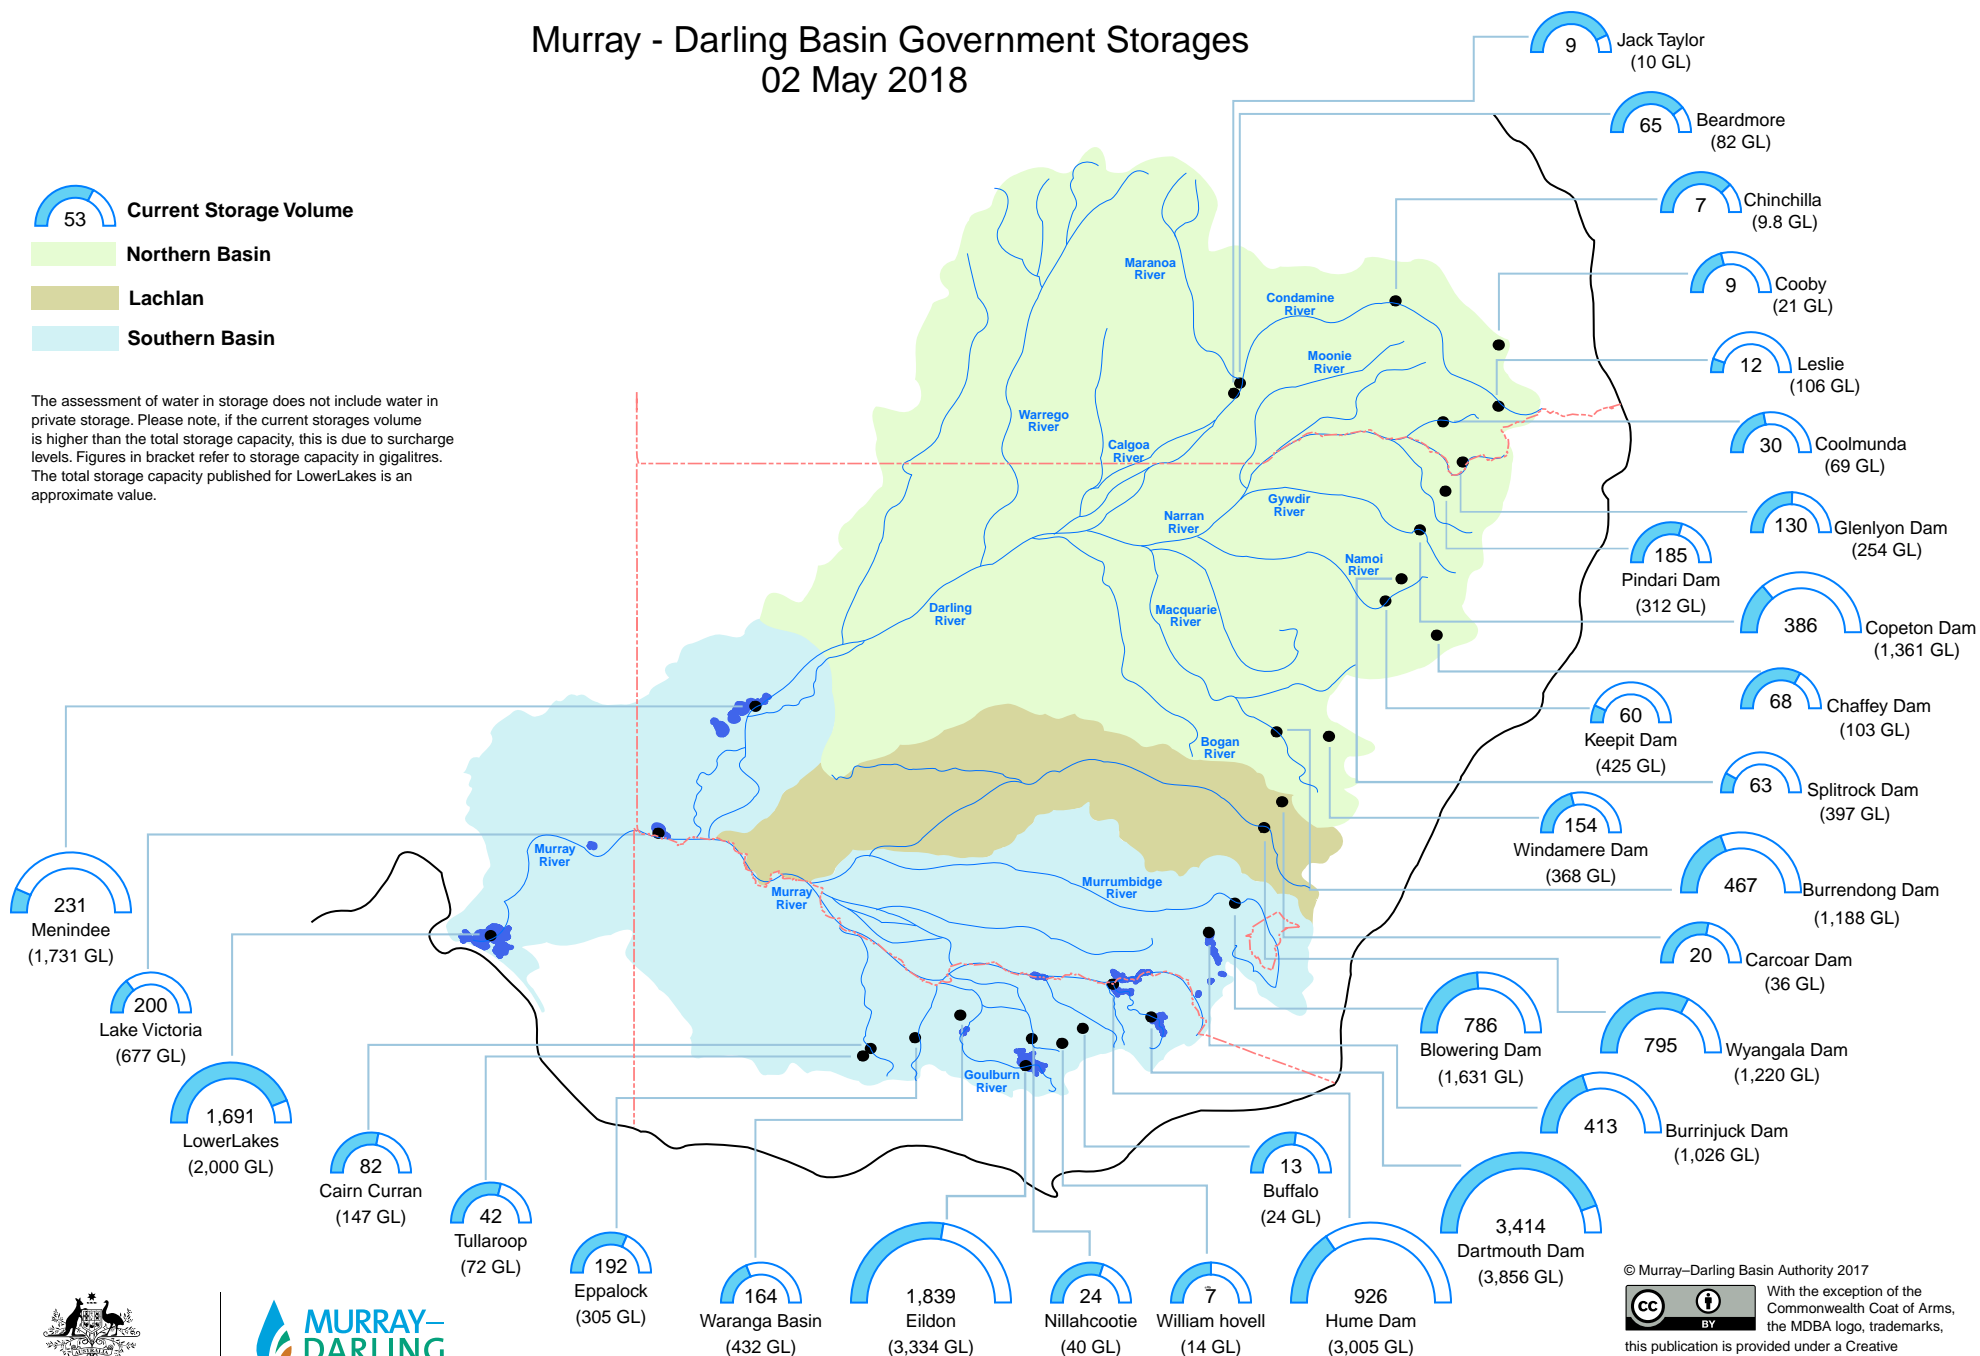

# Murray - Darling Basin Government Storages

## 02 May 2018

 **Current Storage Volume**

 **Northern Basin**

 **Lachlan**

 **Southern Basin**

The assessment of water in storage does not include water in private storage. Please note, if the current storages volume is higher than the total storage capacity, this is due to surcharge levels. Figures in bracket refer to storage capacity in gigalitres. The total storage capacity published for LowerLakes is an approximate value.

© Murray-Darling Basin Authority 2017  
 With the exception of the Commonwealth Coat of Arms, the MDBA logo, trademarks, this publication is provided under a Creative Commons Attribution 4.0 licence.  
<https://creativecommons.org/licenses/by/4.0>