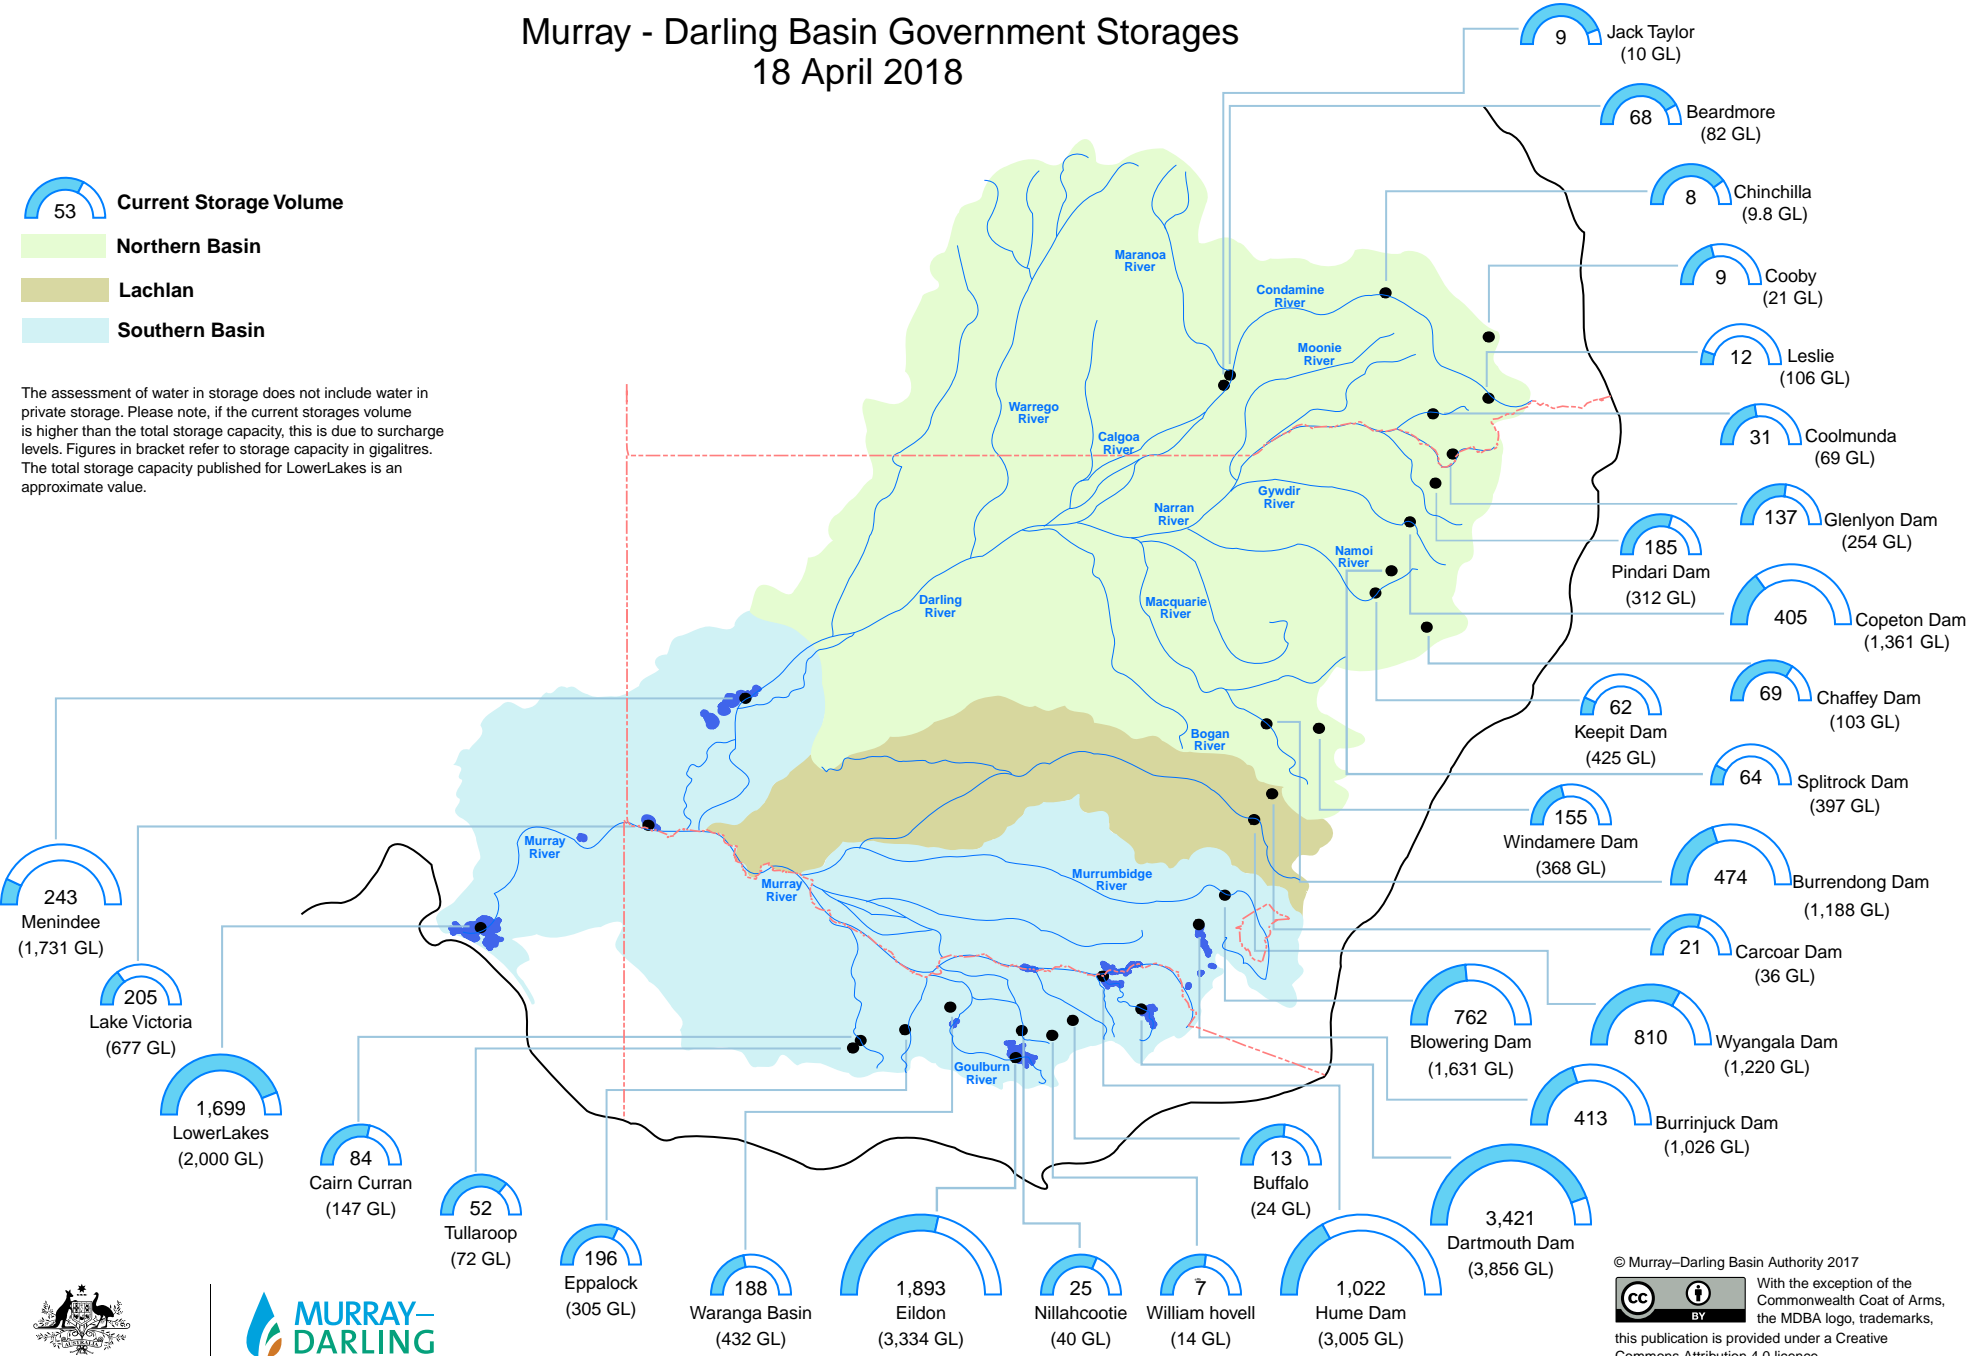

# Murray - Darling Basin Government Storages

## 18 April 2018

The assessment of water in storage does not include water in private storage. Please note, if the current storages volume is higher than the total storage capacity, this is due to surcharge levels. Figures in bracket refer to storage capacity in gigalitres. The total storage capacity published for LowerLakes is an approximate value.

© Murray-Darling Basin Authority 2017

With the exception of the Commonwealth Coat of Arms, the MDBA logo, trademarks, this publication is provided under a Creative Commons Attribution 4.0 licence. (<https://creativecommons.org/licenses/by/4.0>)