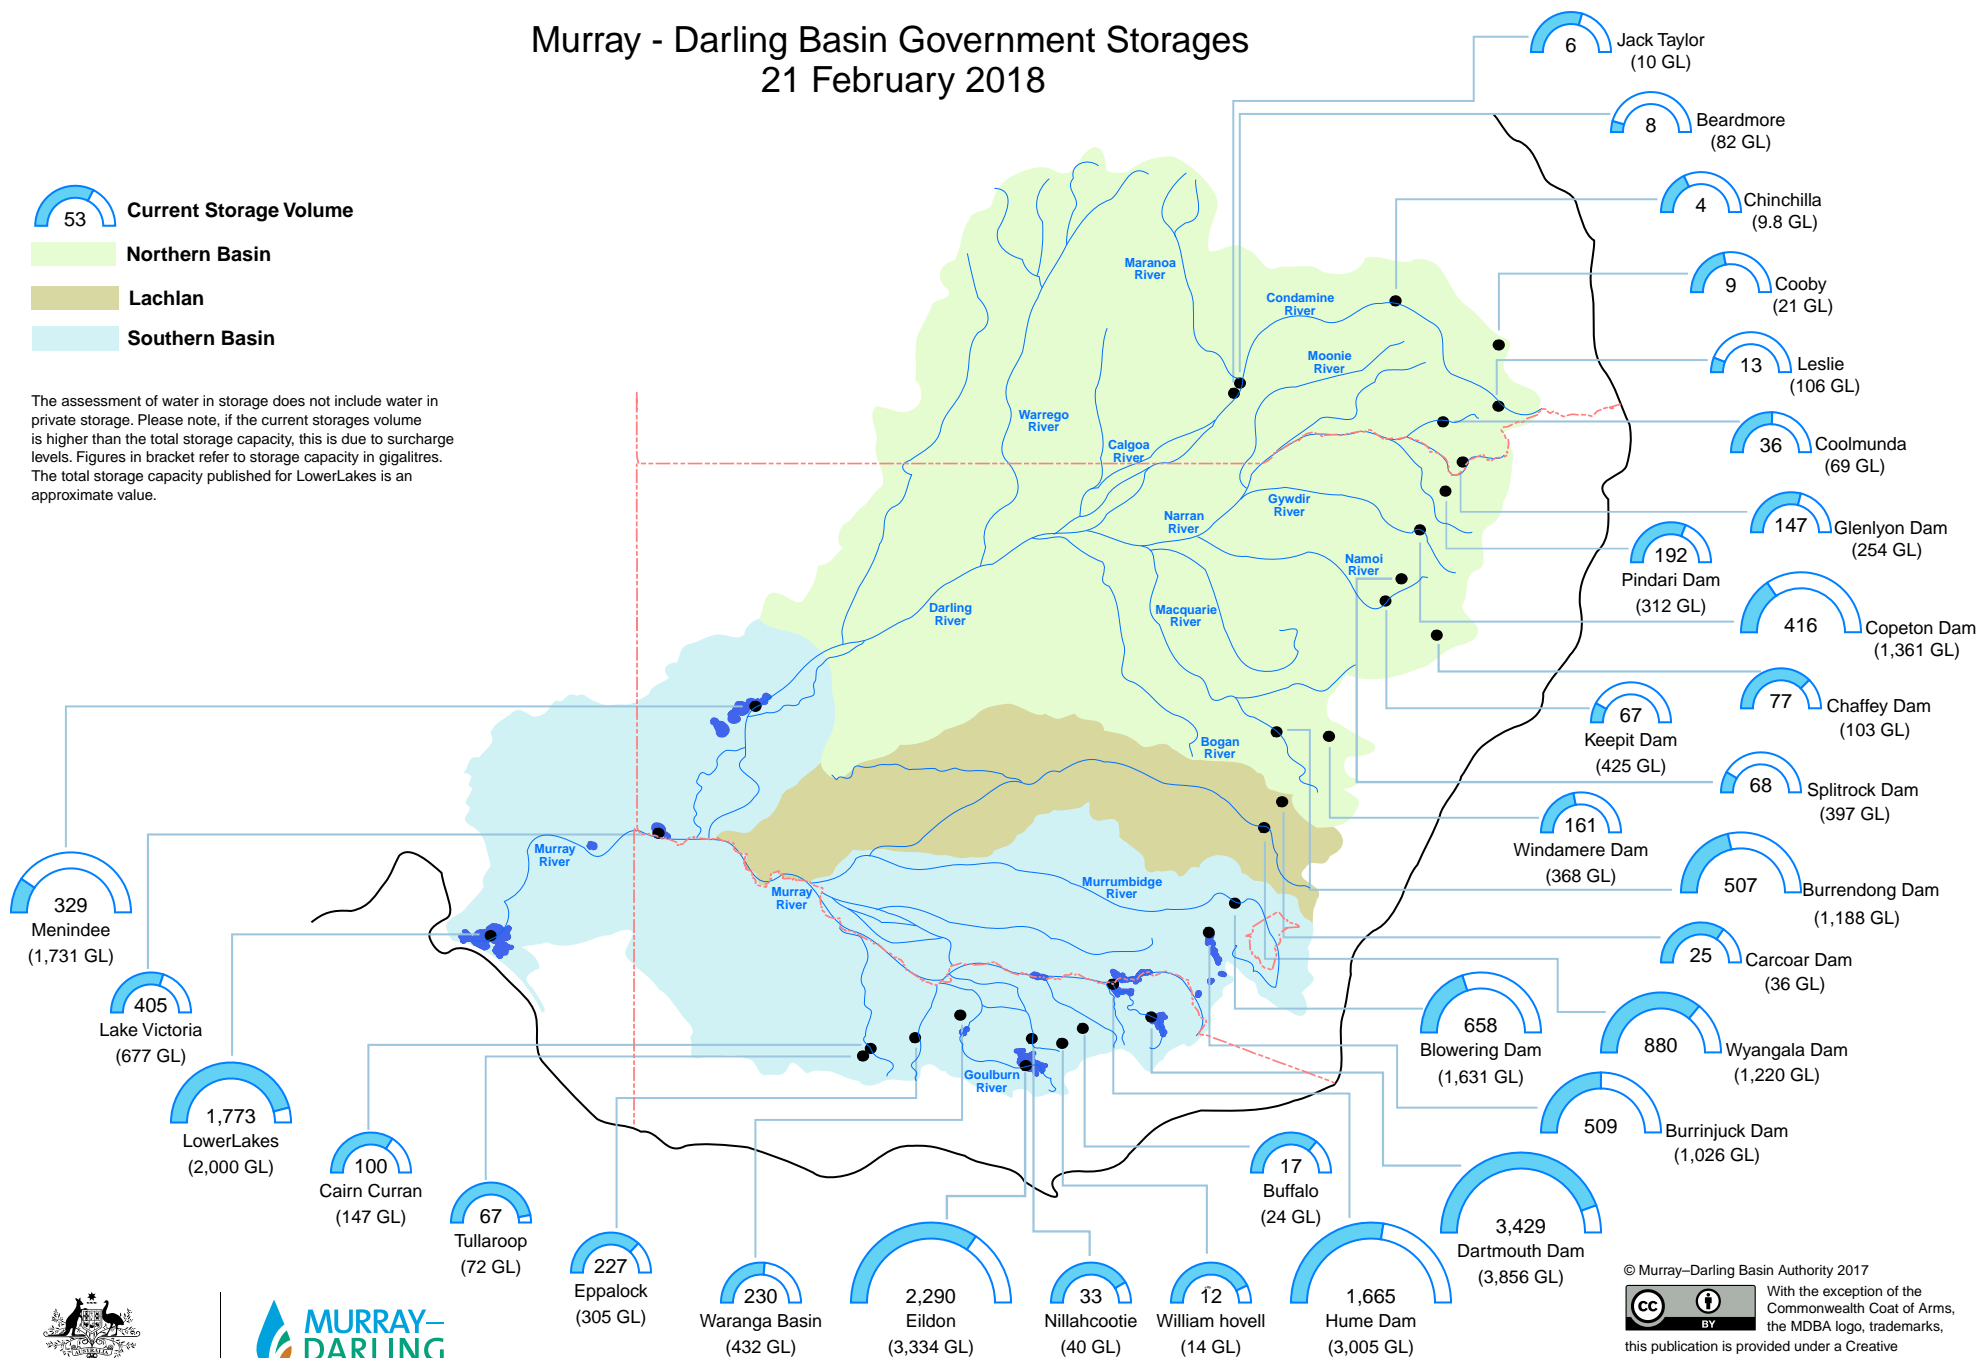

# Murray - Darling Basin Government Storages

## 21 February 2018

 **53** Current Storage Volume

 Northern Basin

 Lachlan

 Southern Basin

The assessment of water in storage does not include water in private storage. Please note, if the current storages volume is higher than the total storage capacity, this is due to surcharge levels. Figures in bracket refer to storage capacity in gigalitres. The total storage capacity published for LowerLakes is an approximate value.

© Murray-Darling Basin Authority 2017  
 With the exception of the Commonwealth Coat of Arms, the MDBA logo, trademarks, this publication is provided under a Creative Commons Attribution 4.0 licence.  
<https://creativecommons.org/licenses/by/4.0>