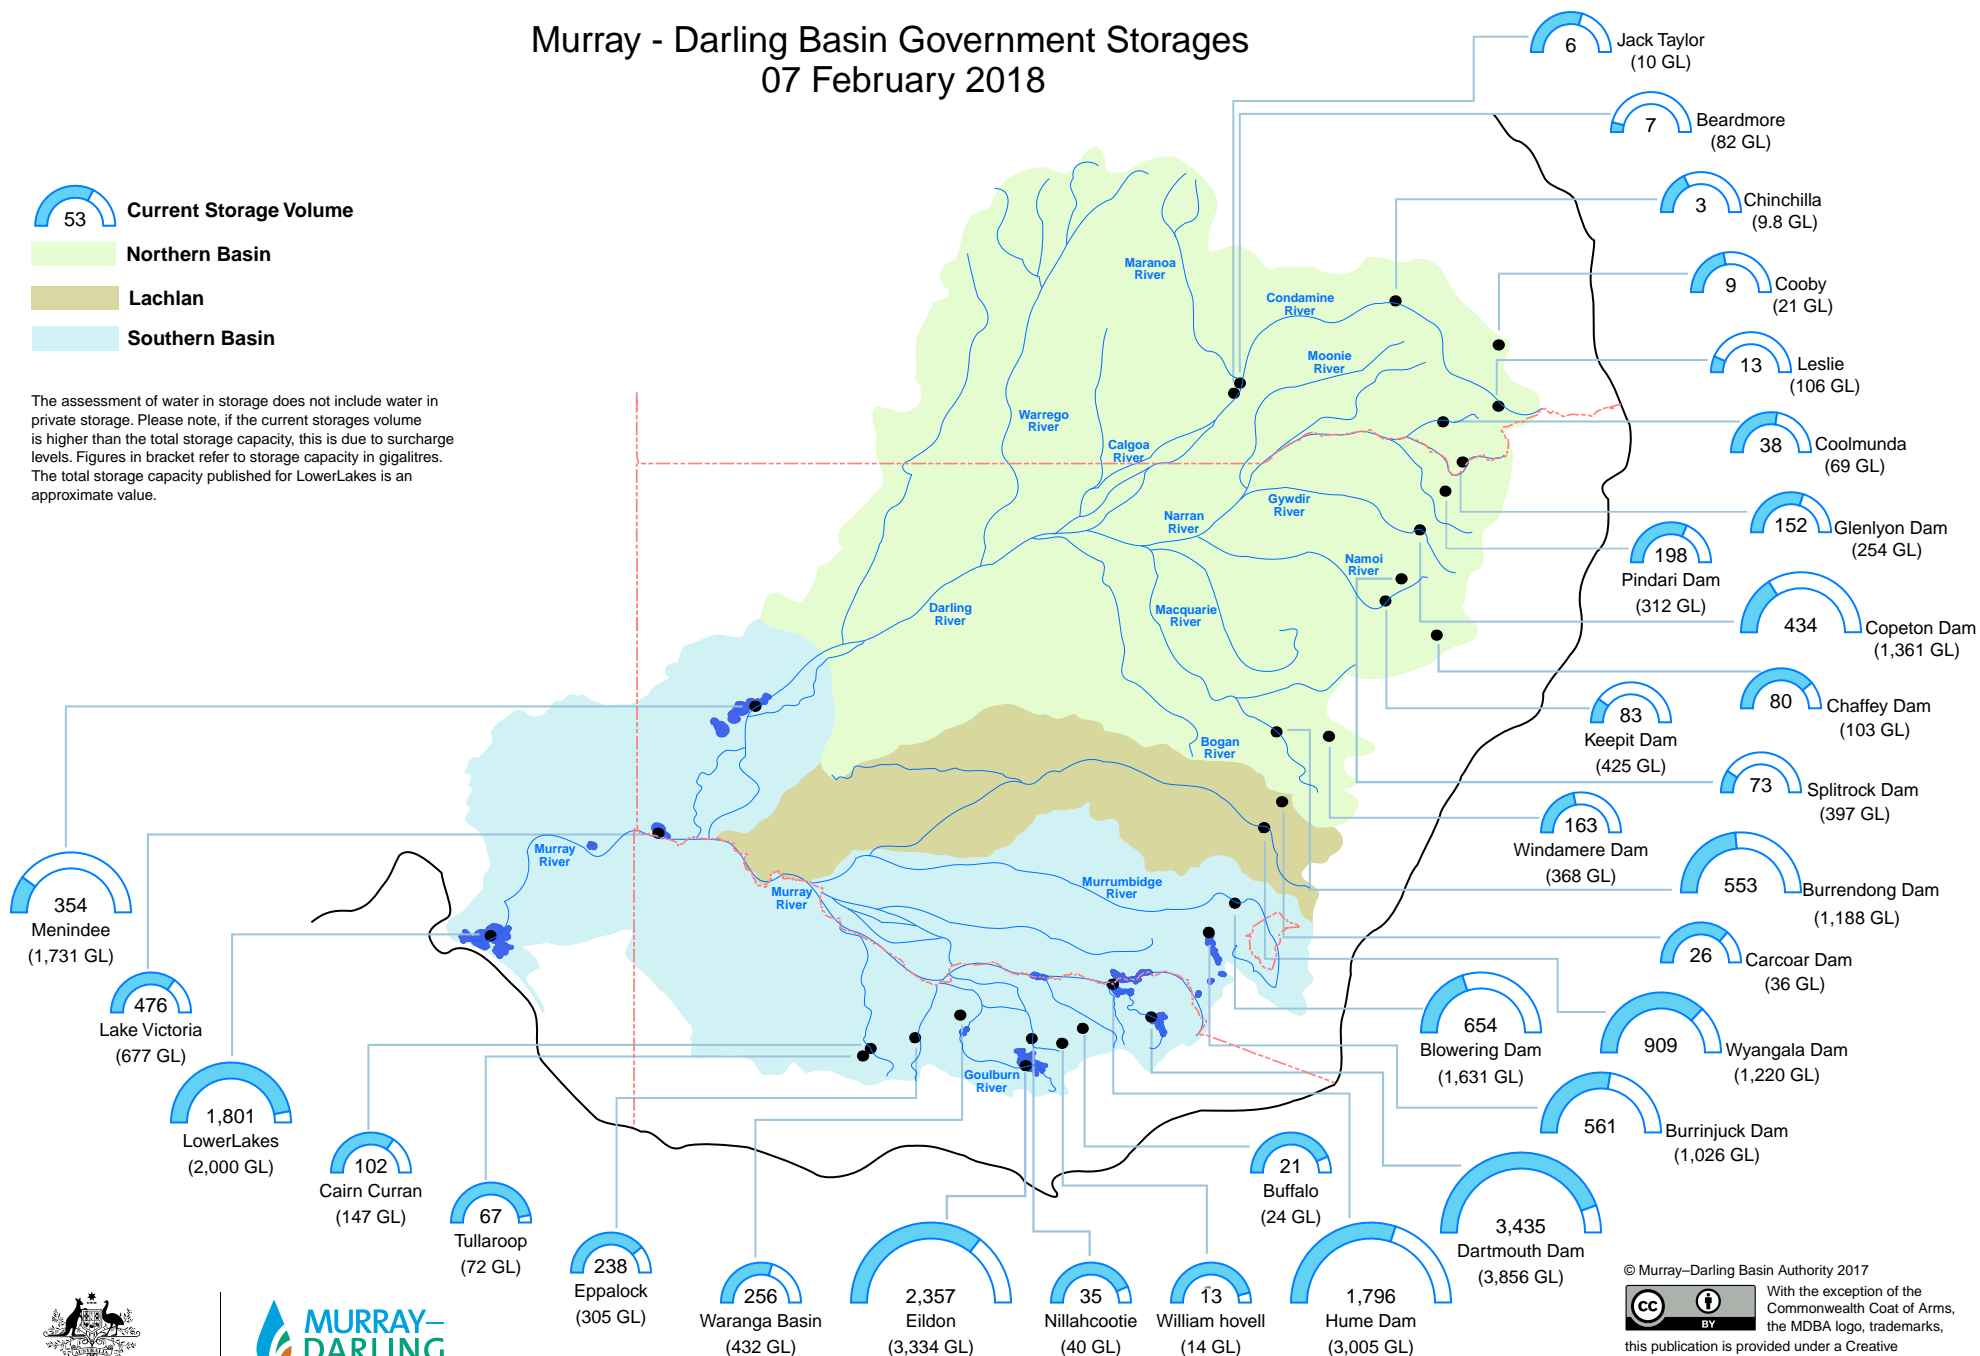

Murray - Darling Basin Government Storages

07 February 2018

 **Current Storage Volume**

 **Northern Basin**

 **Lachlan**

 **Southern Basin**

The assessment of water in storage does not include water in private storage. Please note, if the current storages volume is higher than the total storage capacity, this is due to surcharge levels. Figures in bracket refer to storage capacity in gigalitres. The total storage capacity published for LowerLakes is an approximate value.

© Murray-Darling Basin Authority 2017
 With the exception of the Commonwealth Coat of Arms, the MDBA logo, trademarks, this publication is provided under a Creative Commons Attribution 4.0 licence.
<https://creativecommons.org/licenses/by/4.0>