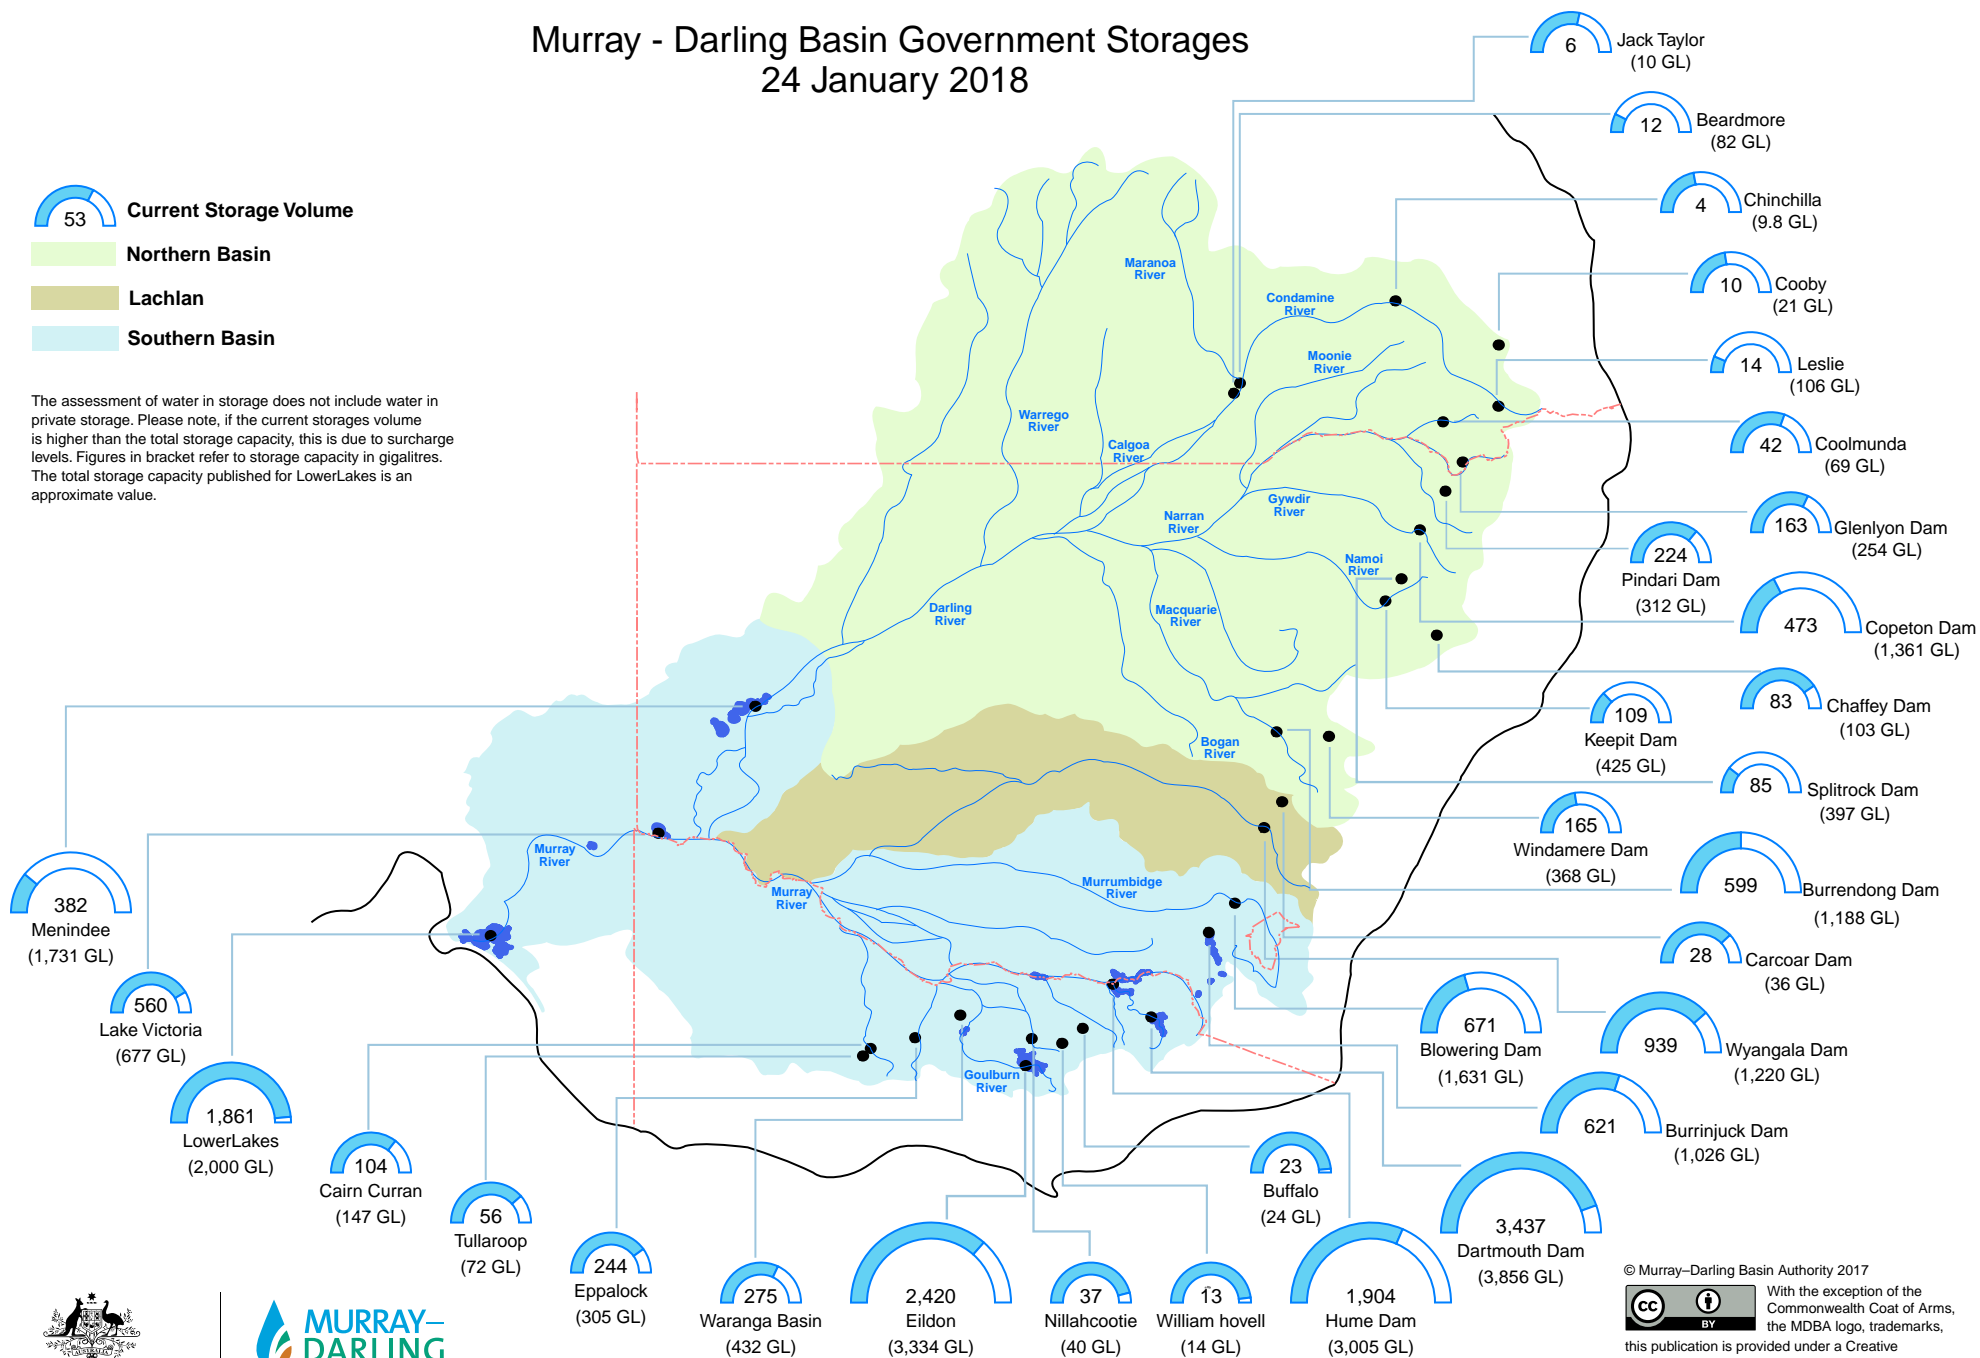

Murray - Darling Basin Government Storages

24 January 2018

 **Current Storage Volume**

 **Northern Basin**

 **Lachlan**

 **Southern Basin**

The assessment of water in storage does not include water in private storage. Please note, if the current storages volume is higher than the total storage capacity, this is due to surcharge levels. Figures in bracket refer to storage capacity in gigalitres. The total storage capacity published for LowerLakes is an approximate value.

© Murray-Darling Basin Authority 2017
 With the exception of the Commonwealth Coat of Arms, the MDBA logo, trademarks, this publication is provided under a Creative Commons Attribution 4.0 licence.
<https://creativecommons.org/licenses/by/4.0>